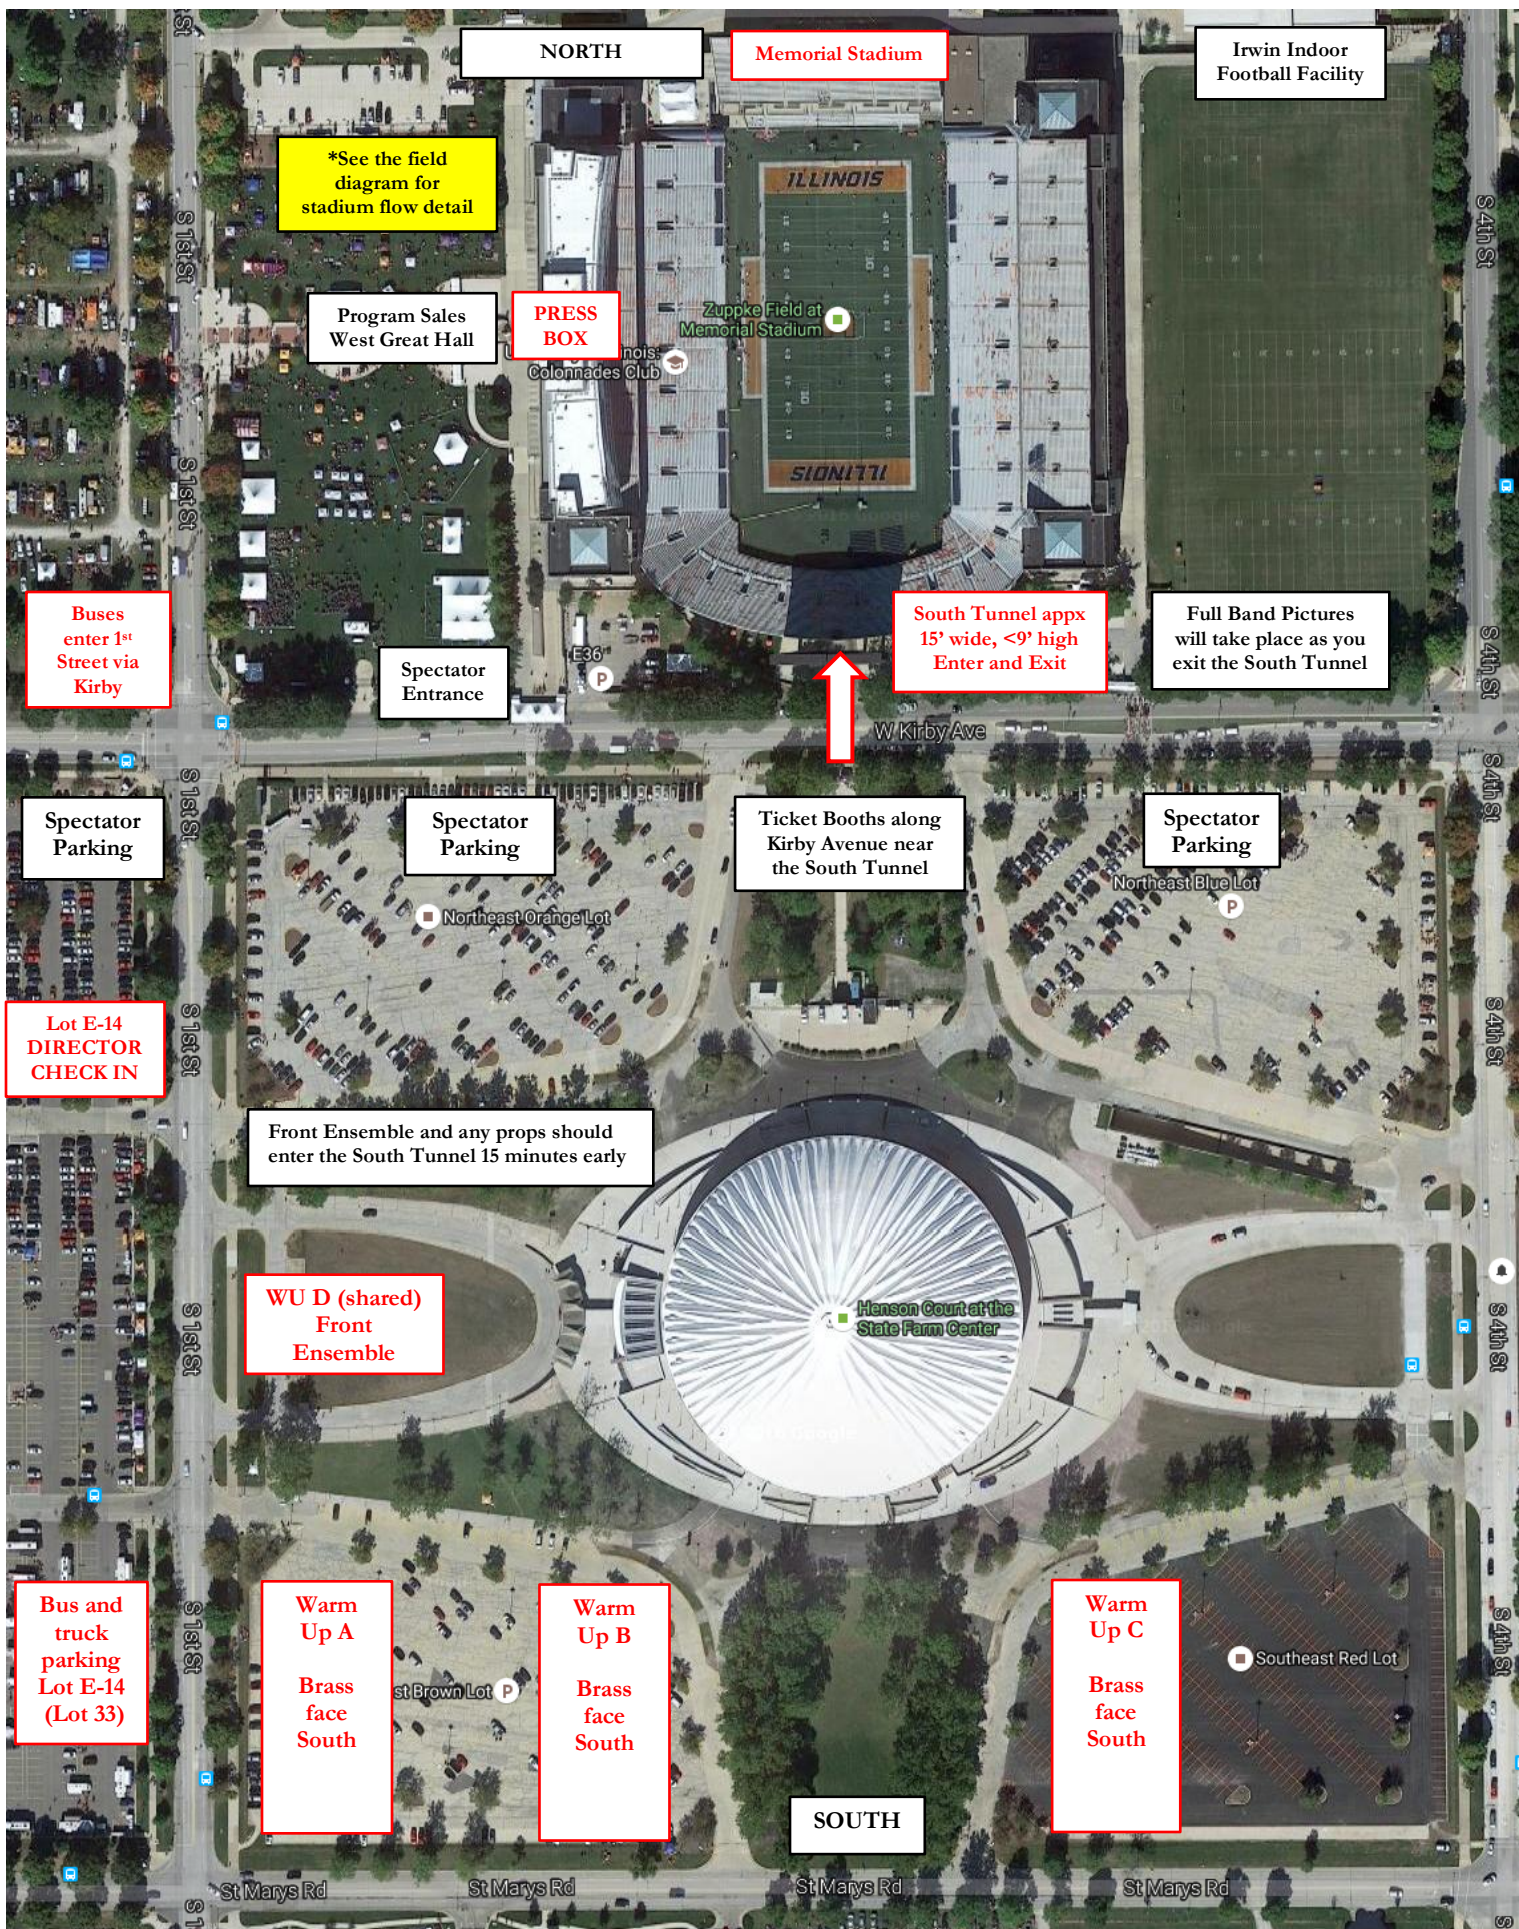

UNIVERSITY OF ILLINOIS AT URBANA-CHAMPAIGN
ILLINOIS MARCHING BAND CHAMPIONSHIPS

NORTH

Memorial Stadium

Irwin Indoor Football Facility

*See the field diagram for stadium flow detail

Program Sales West Great Hall

PRESS BOX

Zupke Field at Memorial Stadium

Illinois Colonnades Club

Buses enter 1st Street via Kirby

Spectator Entrance

South Tunnel approx 15' wide, <9' high Enter and Exit

Full Band Pictures will take place as you exit the South Tunnel

Spectator Parking

Spectator Parking

Ticket Booths along Kirby Avenue near the South Tunnel

Spectator Parking

Northeast Orange Lot

Northeast Blue Lot

Lot E-14 DIRECTOR CHECK IN

Front Ensemble and any props should enter the South Tunnel 15 minutes early

WU D (shared) Front Ensemble

Henson Court at the State Farm Center

Bus and truck parking Lot E-14 (Lot 33)

Warm Up A
Brass face South

Warm Up B
Brass face South

Warm Up C
Brass face South

Southeast Red Lot

SOUTH