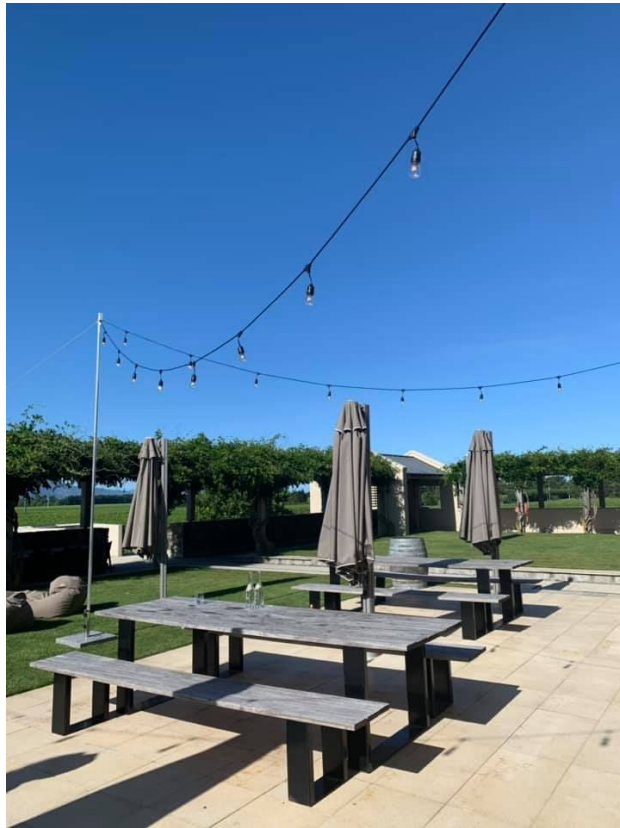

Festoon Lighting

Finishing Romantic Touches | $30.00 per 10 m |

Concrete: Rigging Poles $10.00 each with granite Bases $15.00 each

Rigging Poles & Metal Pegs (Grass Only) $15.00 each