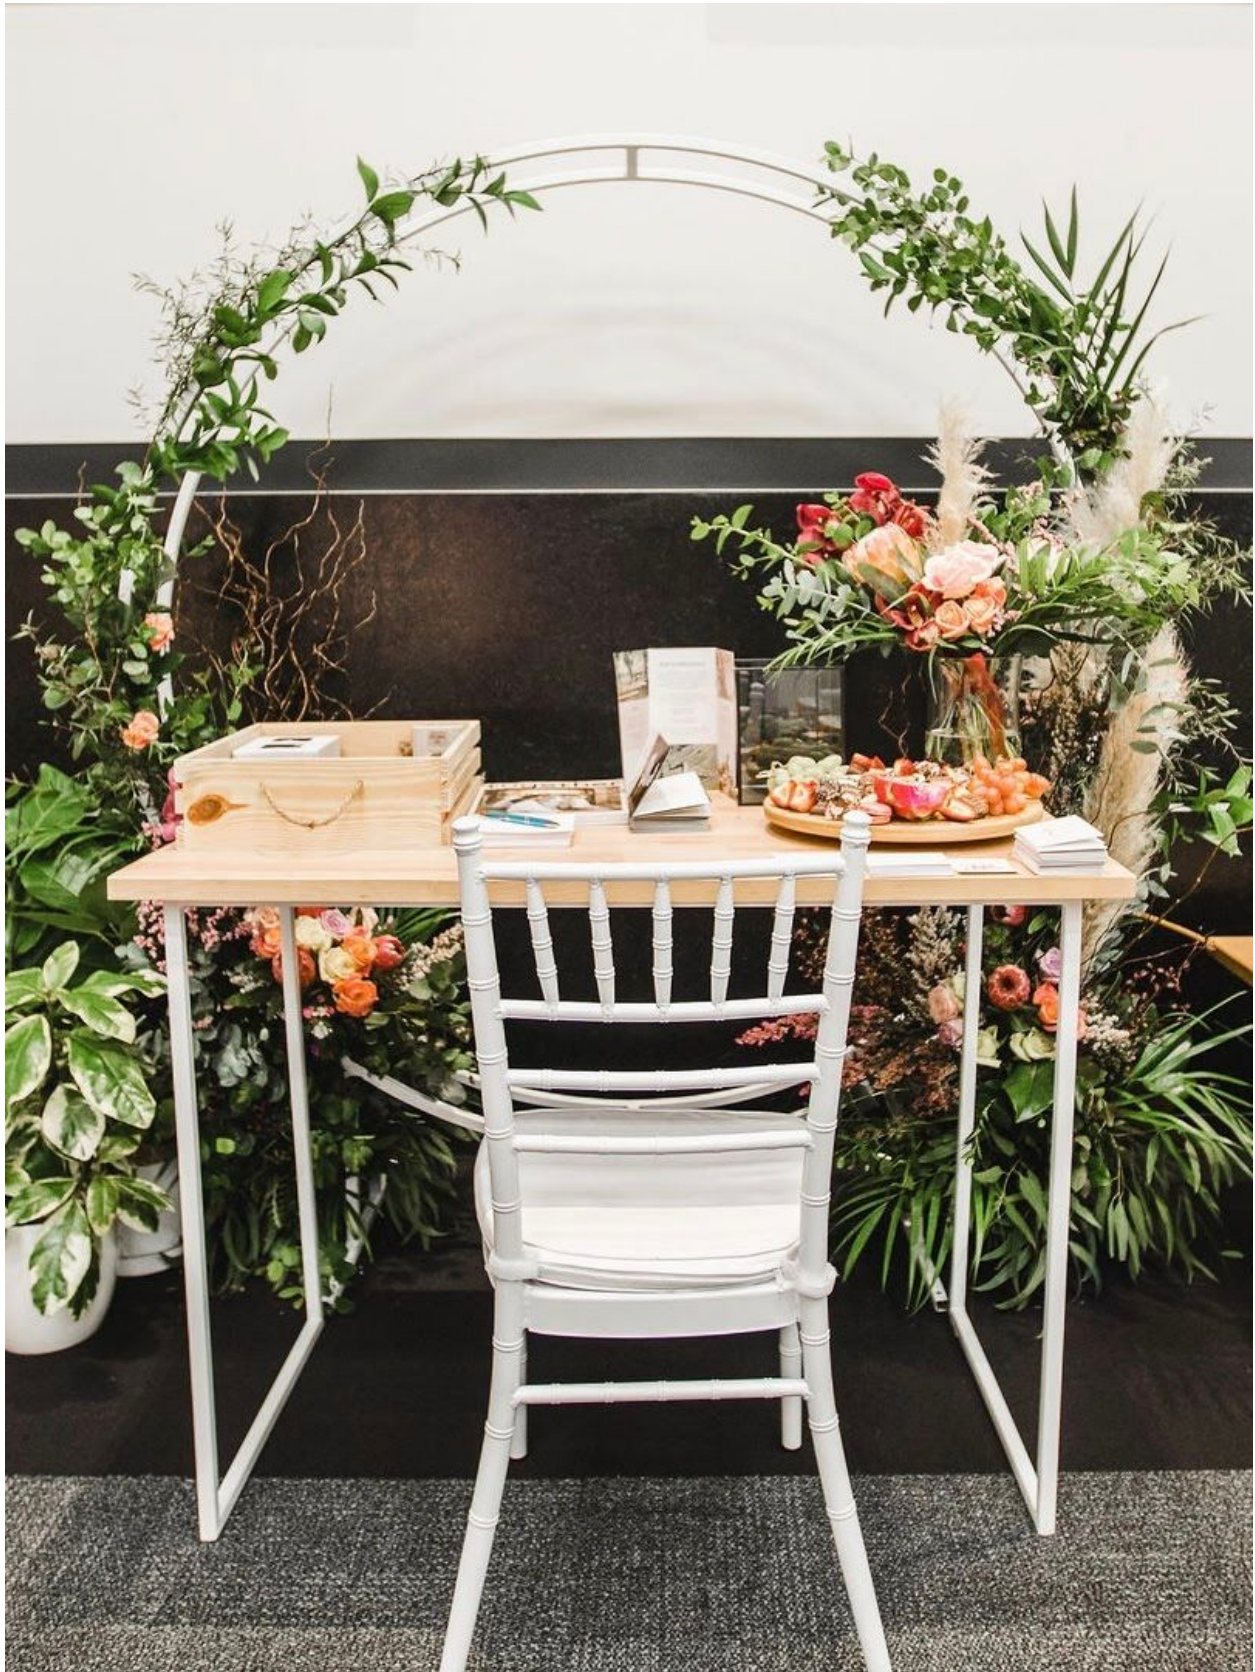

## Signing Table & Chair

White metal legs and wooden top table \$20.00 | White Chiavari Chair \$10.00

Large Wooden Easel  
\$20.00

Medium Wooden Easel  
\$15.00 | Great for seating plans, bar menus etc.

Black Metal Easel  
\$15.00