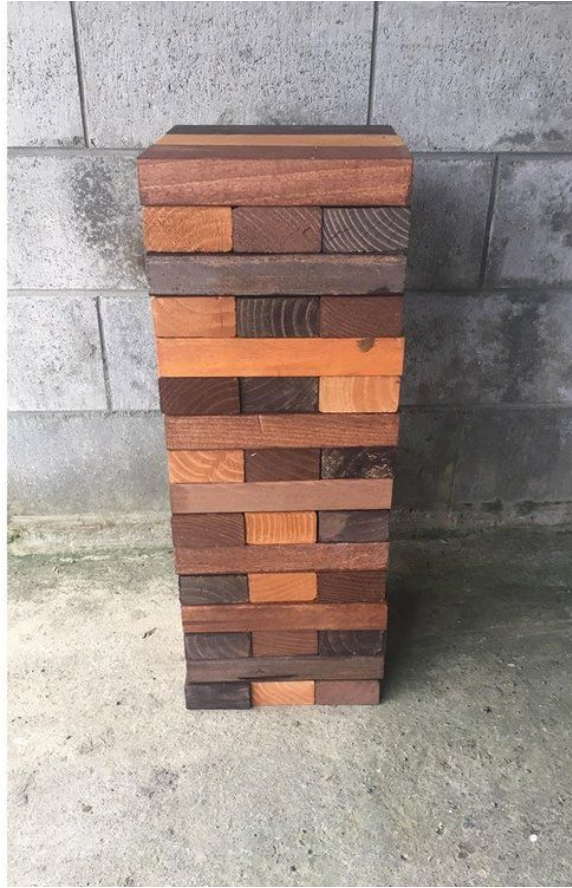

Giant Jenga Game

$30.00 | Can be separated into 2 games