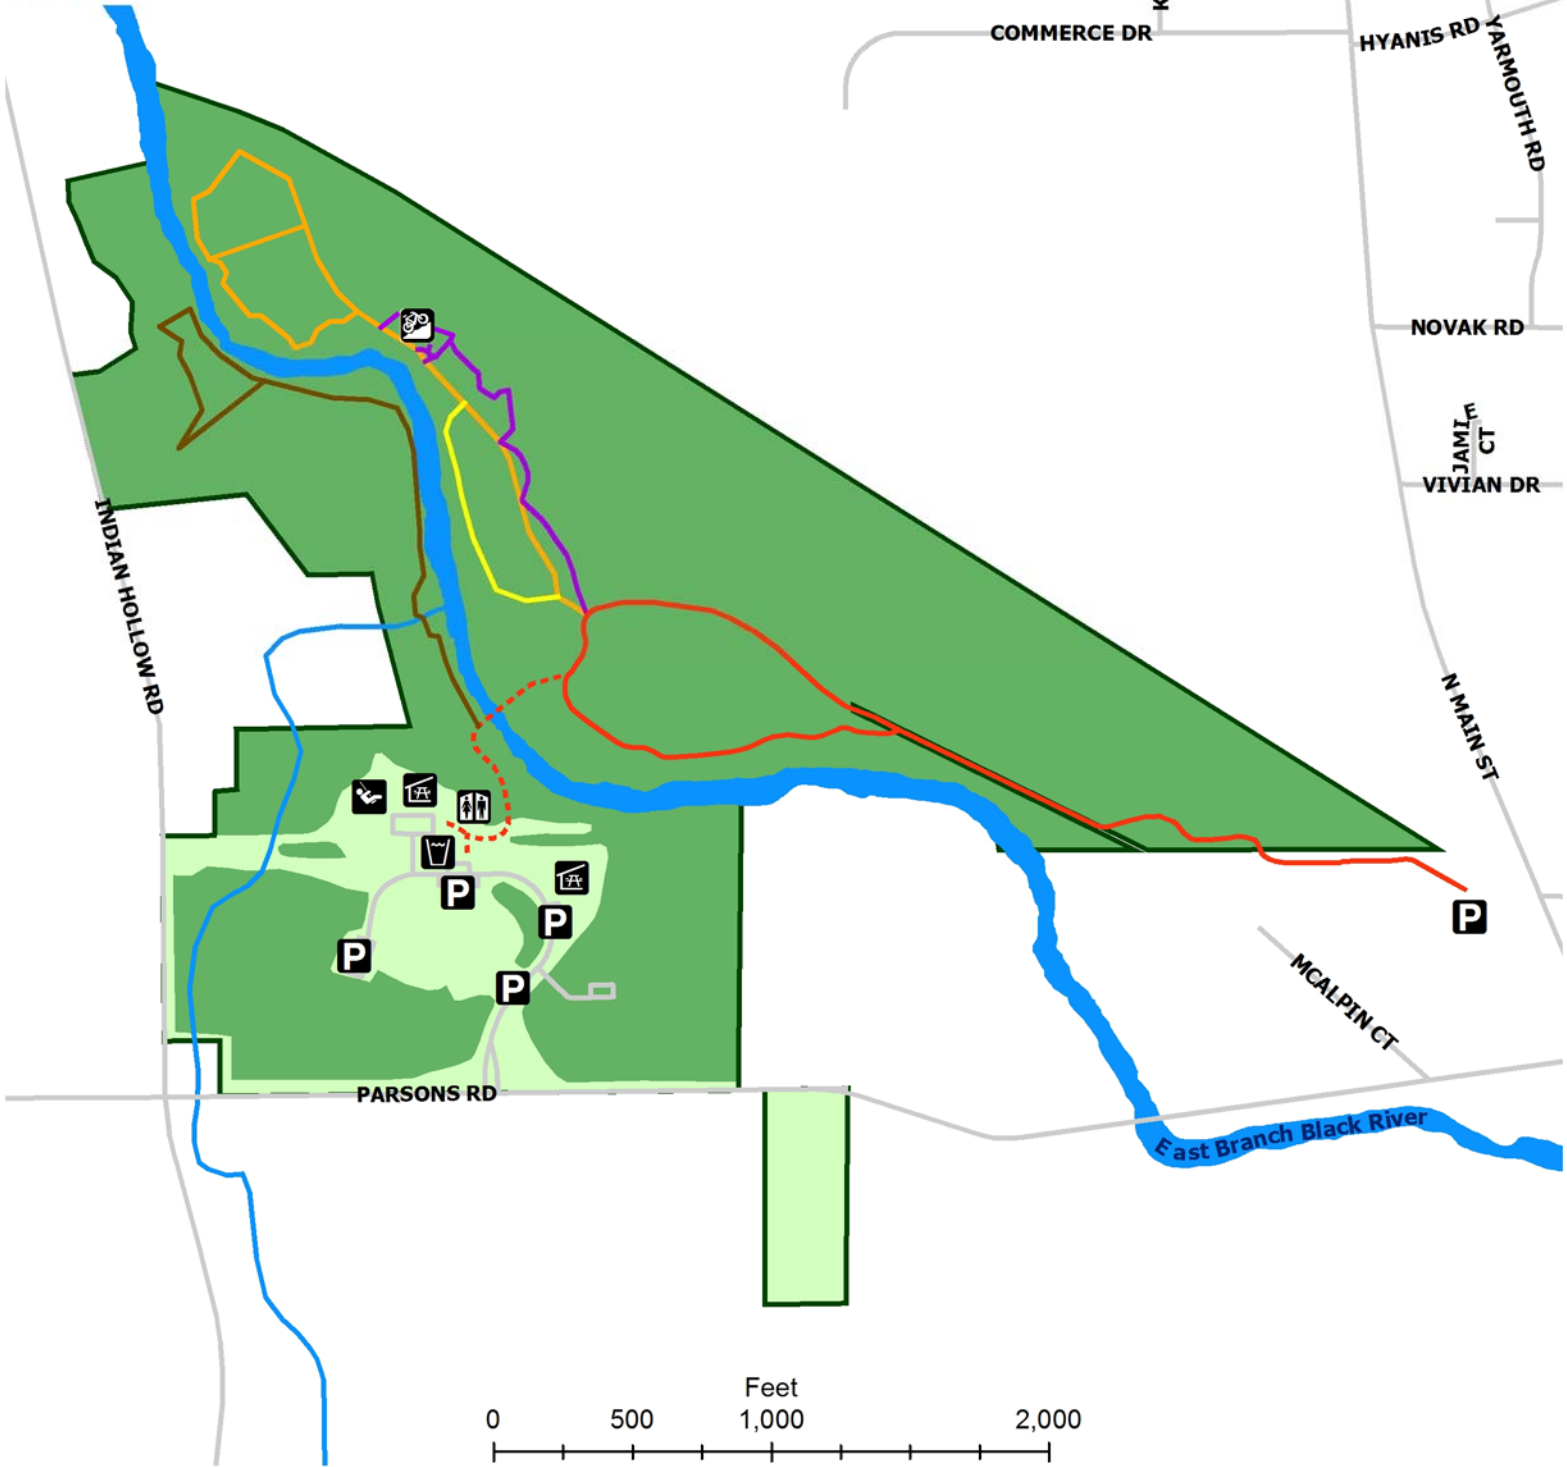

INDIAN HOLLOW RESERVATION

TRAILS

- Wayne Shipman Memorial Trail - 1 Mile
- Connector Trail - 0.20 Miles
- Mountain Bike Trail - 0.68 Miles
- Mountain Bike Trail - Alternative - 0.20 Miles
- Mountain Bike Trail - Expert 0.15 Miles
- Windfall Quarry Trail - 0.93 Miles

SYMBOLS

- Playground
- Shelter
- Restroom
- Drinking Fountain
- Parking
- Mountain Biking

LANDCOVER

- Forest
- Open/Field
- River / Stream
- Roads