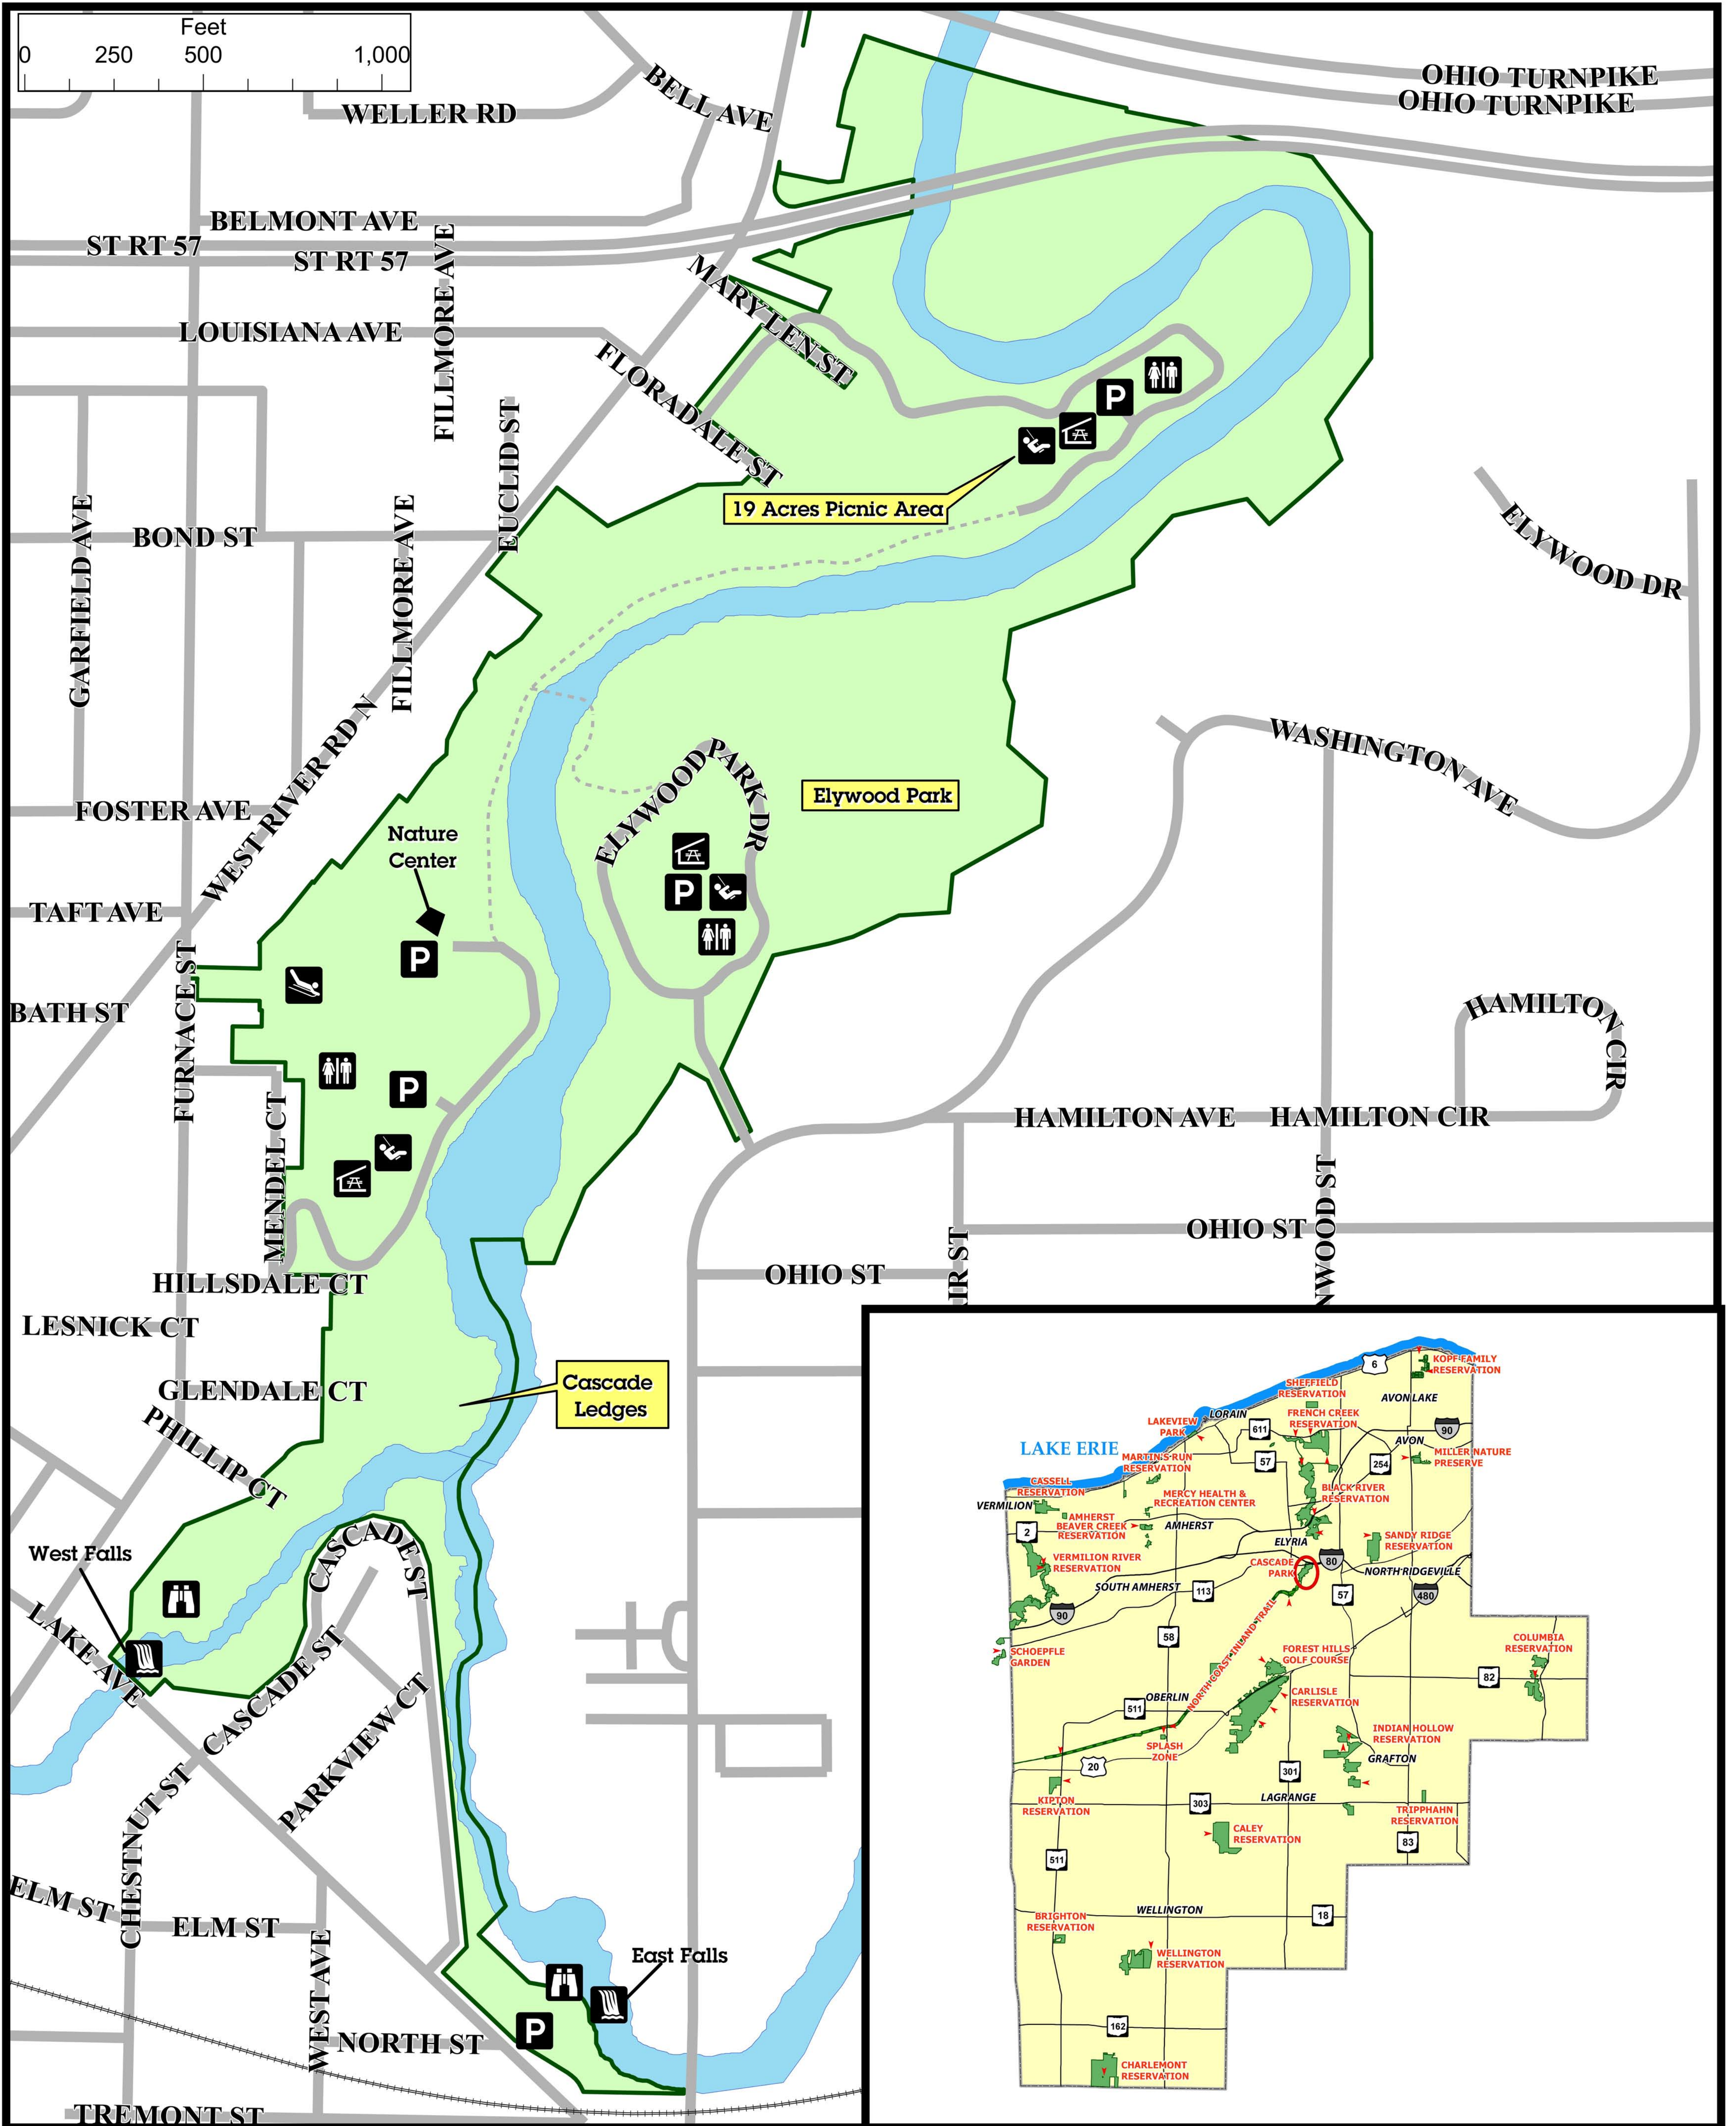

CASCADE PARK

Visit us at www.MetroParks.cc

- LAND COVER**
- Cascade Park Property
 - Water Feature
 - Road
 - Walking Path (no vehicle access)

- SYMBOLS**
- Restrooms
 - Picnic Shelter
 - Sledding Hill

- Playground
- Parking
- Waterfall
- Overlook

Scan this QR code with your device to put this map on your phone!