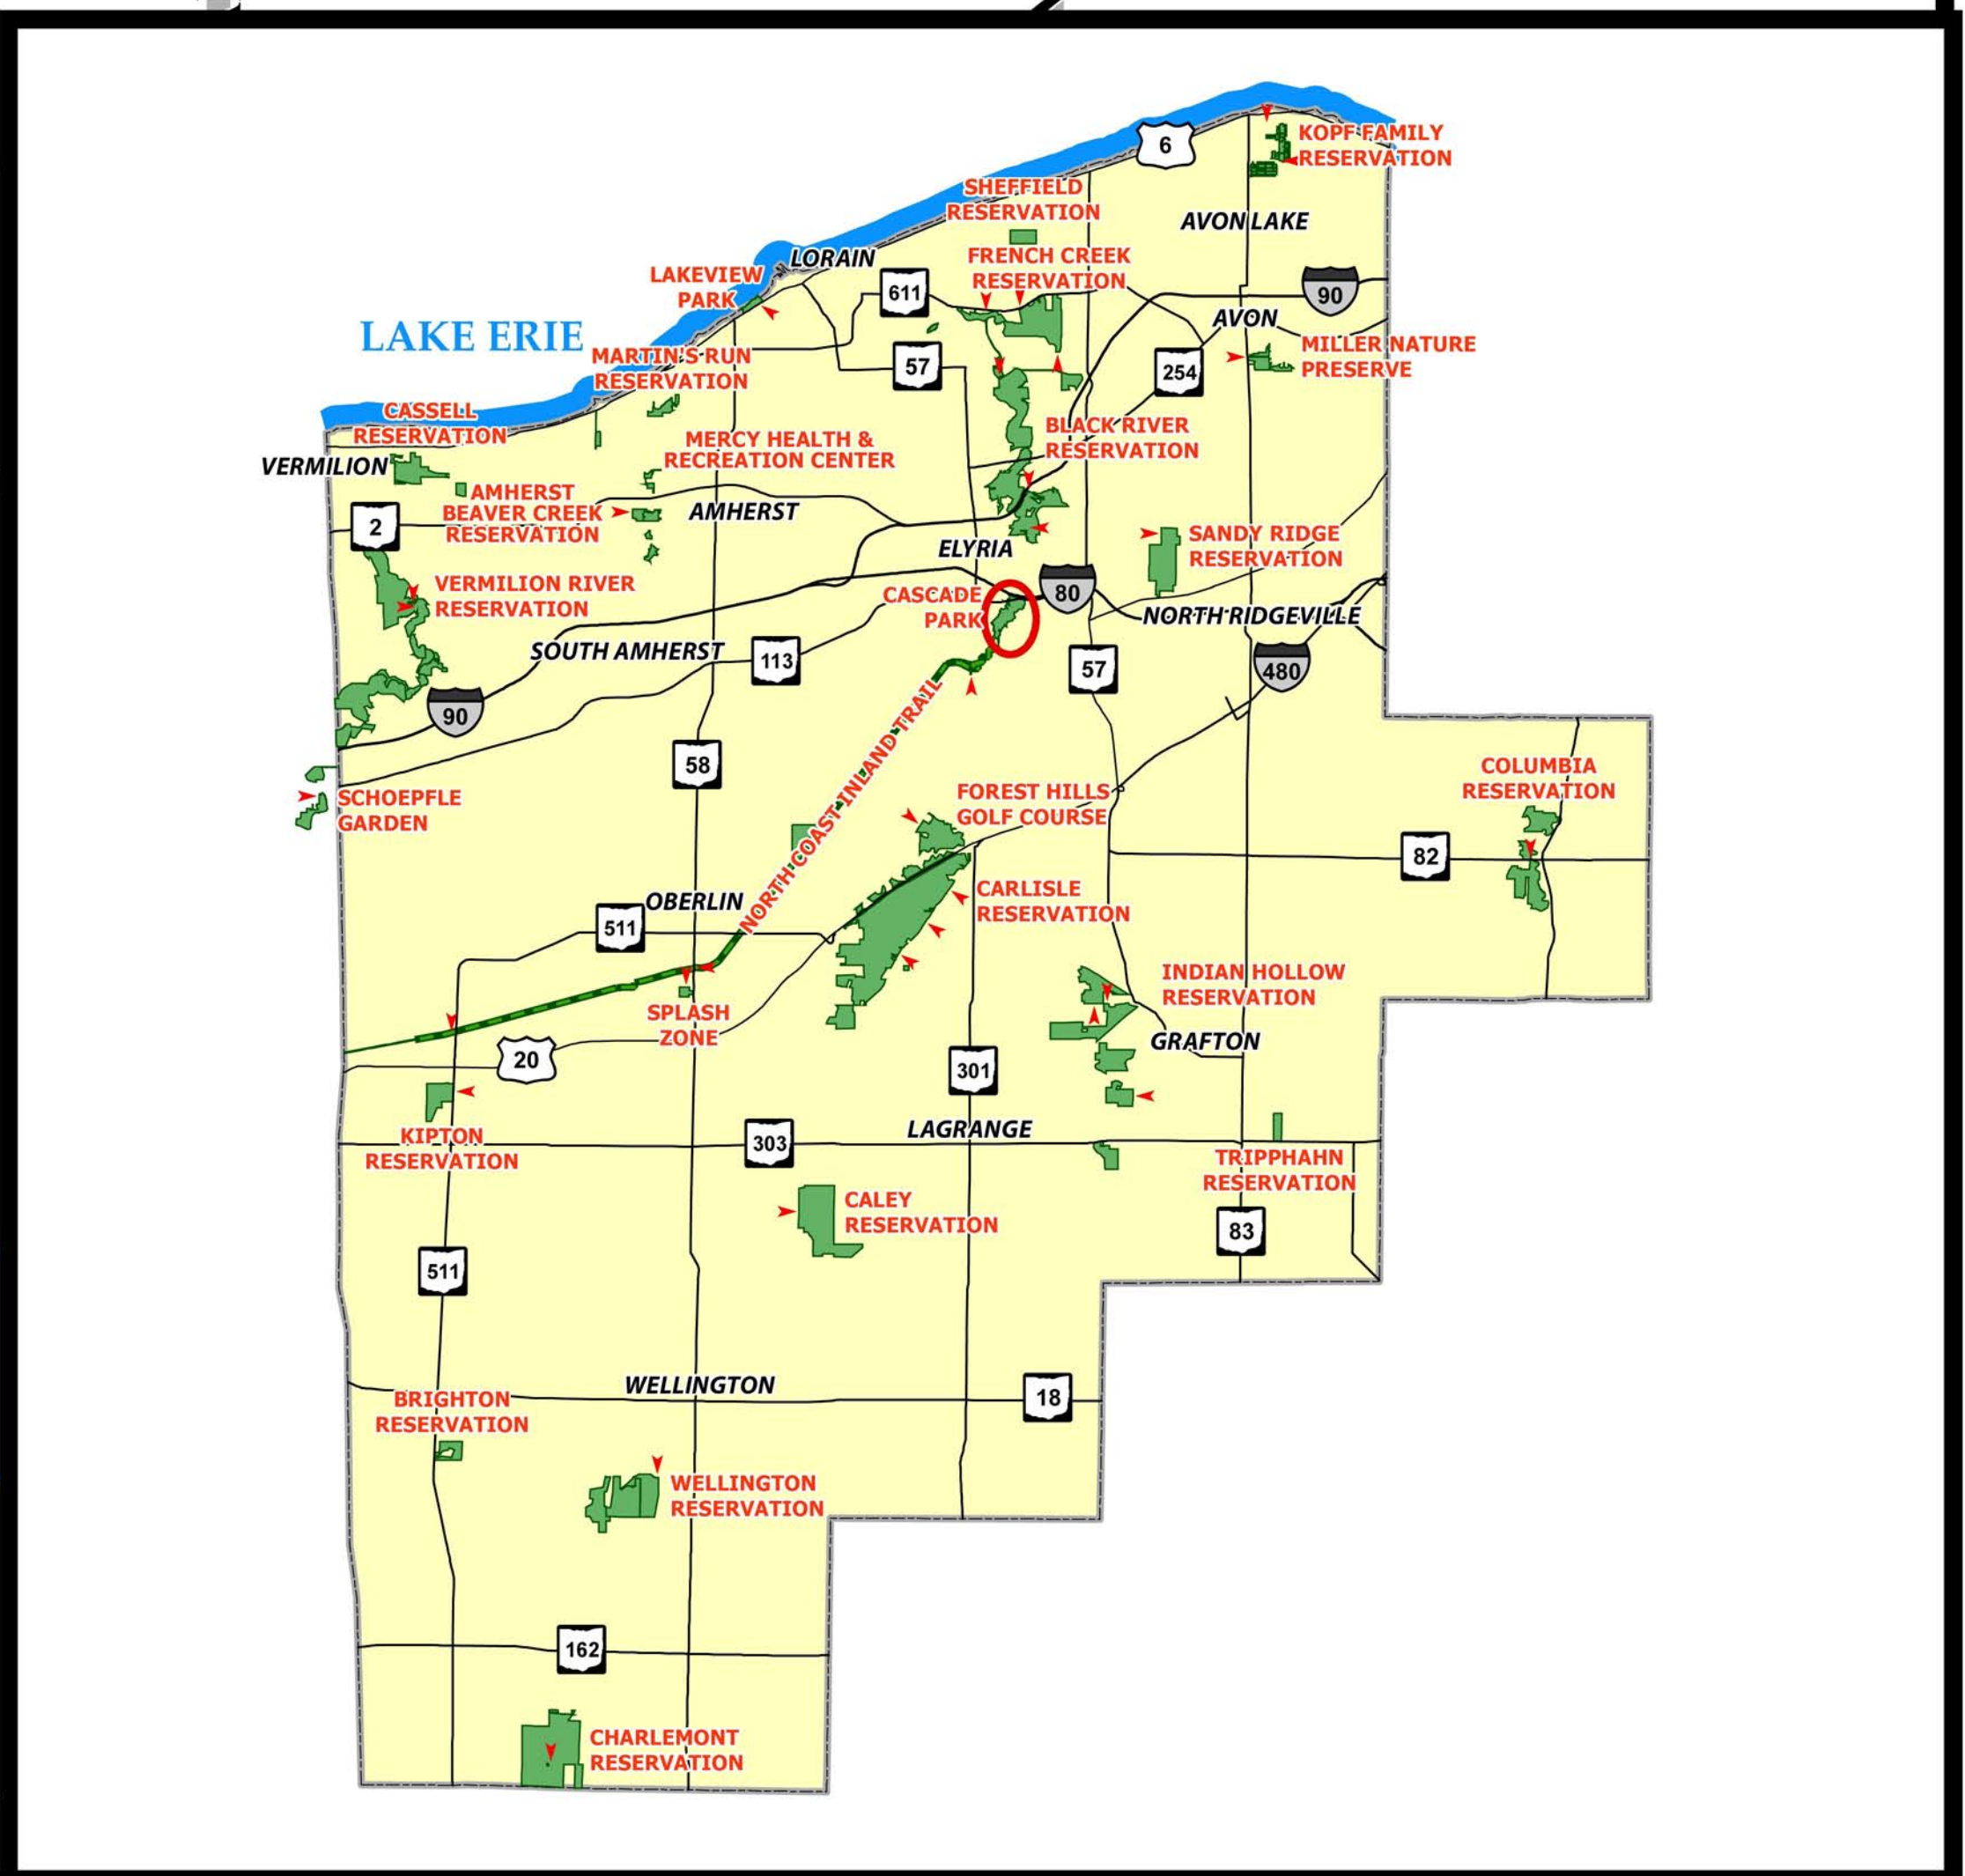

CASCADE PARK

Visit us at www.MetroParks.cc

- LAND COVER**
- Cascade Park Property
 - Water Feature
 - Road
 - Walking Path (no vehicle access)

- SYMBOLS**
- Restrooms
 - Picnic Shelter
 - Sledding Hill

- Playground
- Parking
- Waterfall
- Overlook

Scan this QR code with your device to put this map on your phone!