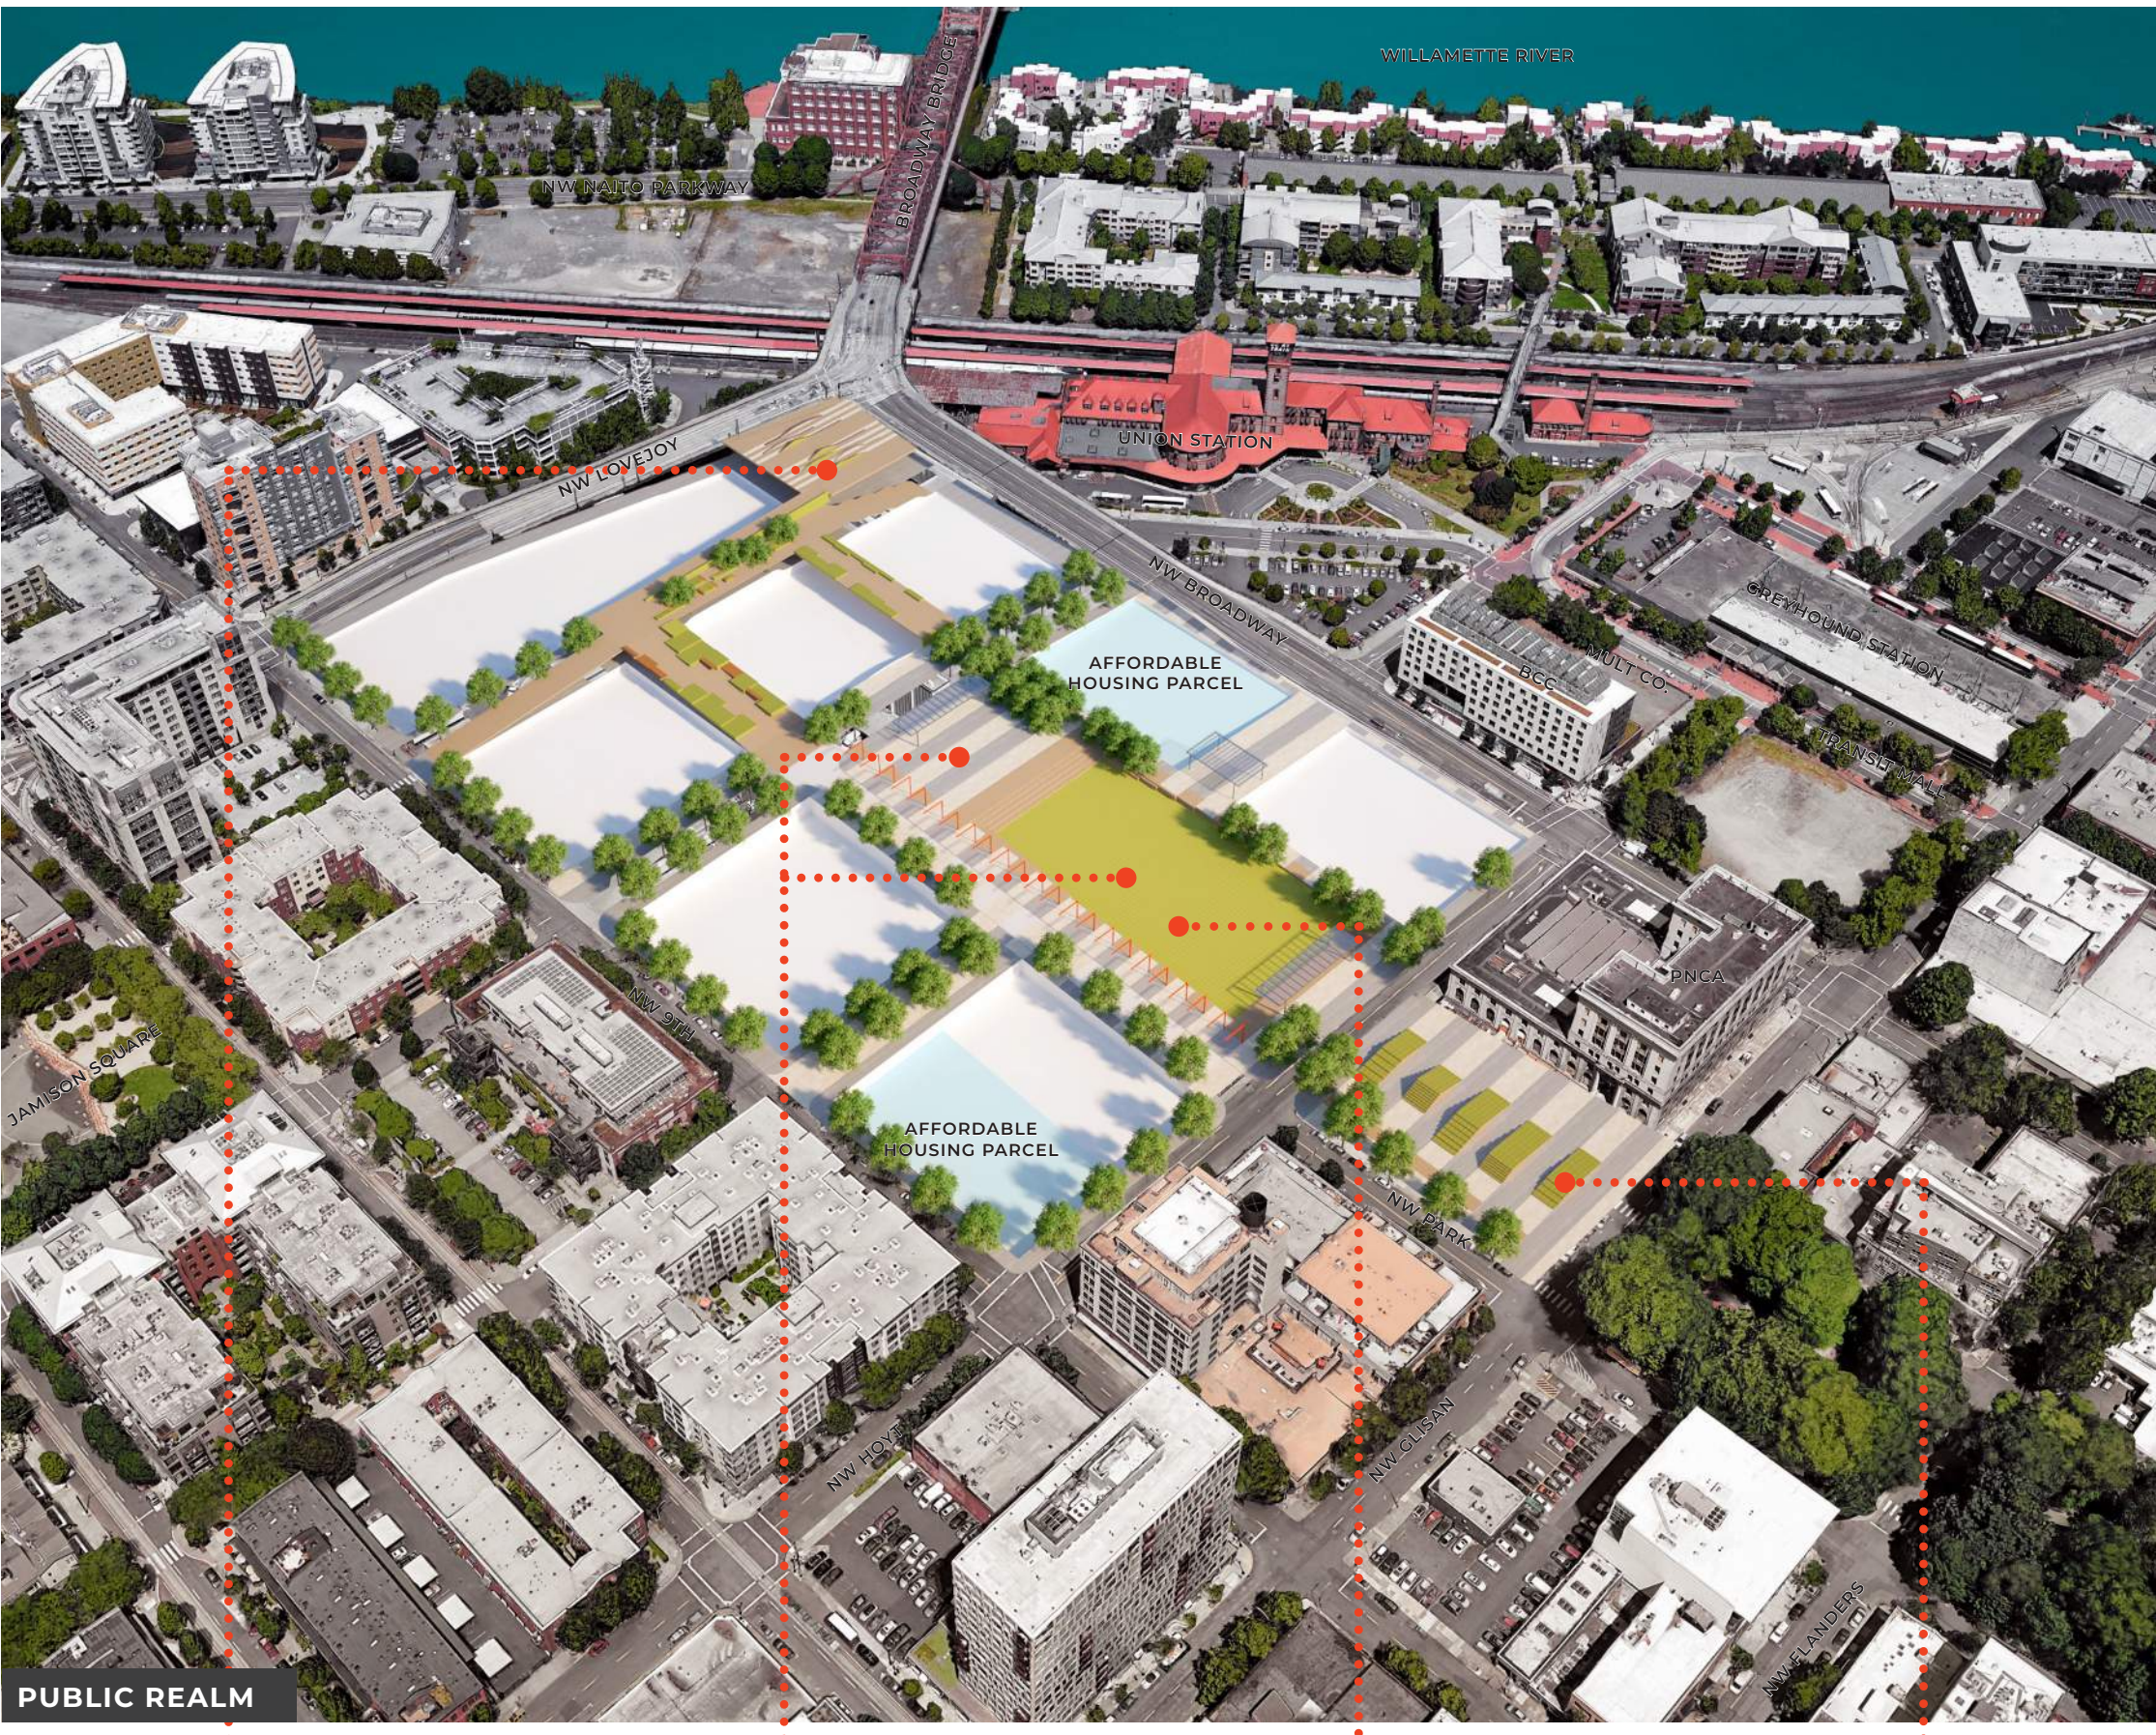

# Play Concept

Extends the North Park Blocks to Johnson with a flexible open space that can be used for sports and community gatherings.

Active Recreation

Health & Wellness

Resilient Community

Public Terrace

Sports & Recreation

Public Gathering

PNCA Plaza

SITE CONCEPT

NORTH PARK BLOCK VIEW

MASSING

SITE PLAN

# Nature Concept

Expands access to nature and health with a central urban forest, landscaped pathways and green buildings.

Shift the Grid

Green Heart

Gathering Spaces

Public Foothills

Meadow

Playground

# Discovery Concept

Centers activity around Union Station and the Broadway Bridge, surrounded by small open spaces, alleys and development parcels.

Incremental Development

Union Station/  
Public Square

Culture Alleys