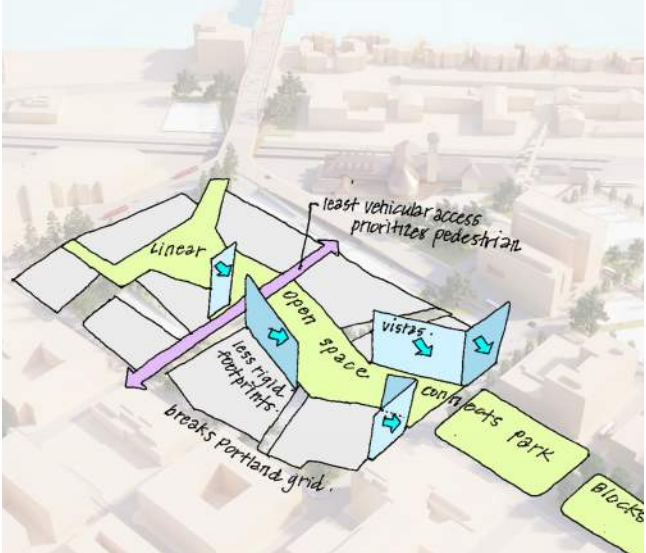

# Nature Concept

Expands access to nature and health with a central urban forest, landscaped pathways and green buildings.

Shift the Grid

Green Heart

Gathering Spaces

Public Foothills

Meadow

Playground

PNCA Plaza

SITE CONCEPT

NORTH PARK BLOCK VIEW

MASSING

SITE PLAN

# Discovery Concept

Centers activity around Union Station and the Broadway Bridge, surrounded by small open spaces, alleys and development parcels.

Incremental Development

Union Station/  
Public Square

Culture Alleys

PUBLIC REALM

Market Plaza

New Park Block

Art Alley

PNCA Plaza

SITE CONCEPT

NORTH PARK BLOCK VIEW

MASSING