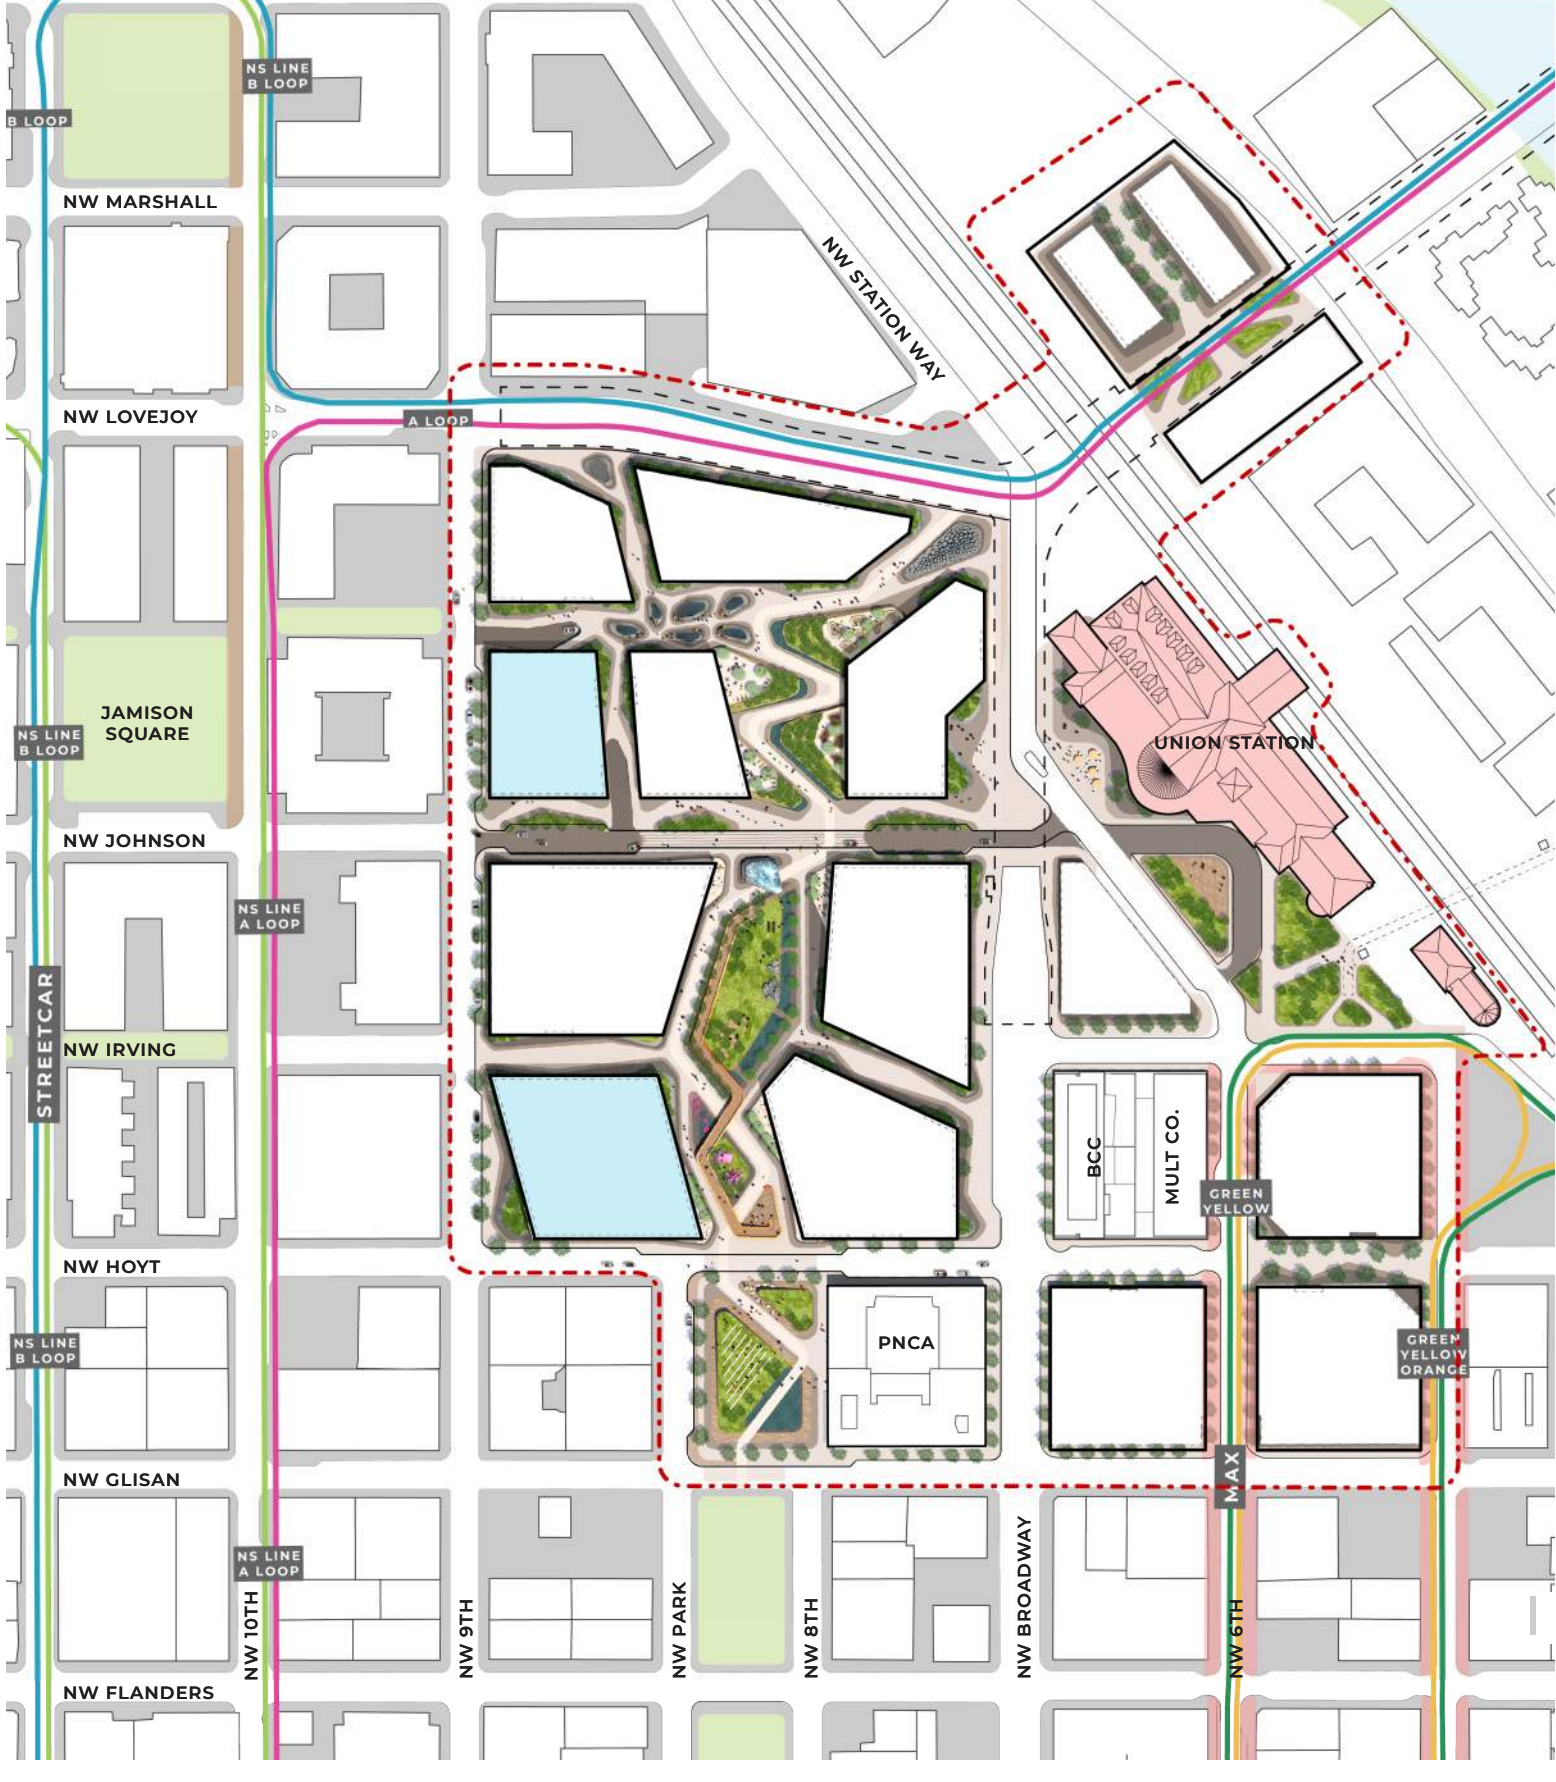

PNCA Plaza

SITE CONCEPT

NORTH PARK BLOCK VIEW

MASSING

SITE PLAN

# Discovery Concept

Centers activity around Union Station and the Broadway Bridge, surrounded by small open spaces, alleys and development parcels.

Incremental Development

Union Station/  
Public Square

Culture Alleys

PUBLIC REALM

Market Plaza

New Park Block

Art Alley

PNCA Plaza

SITE CONCEPT

NORTH PARK BLOCK VIEW

MASSING