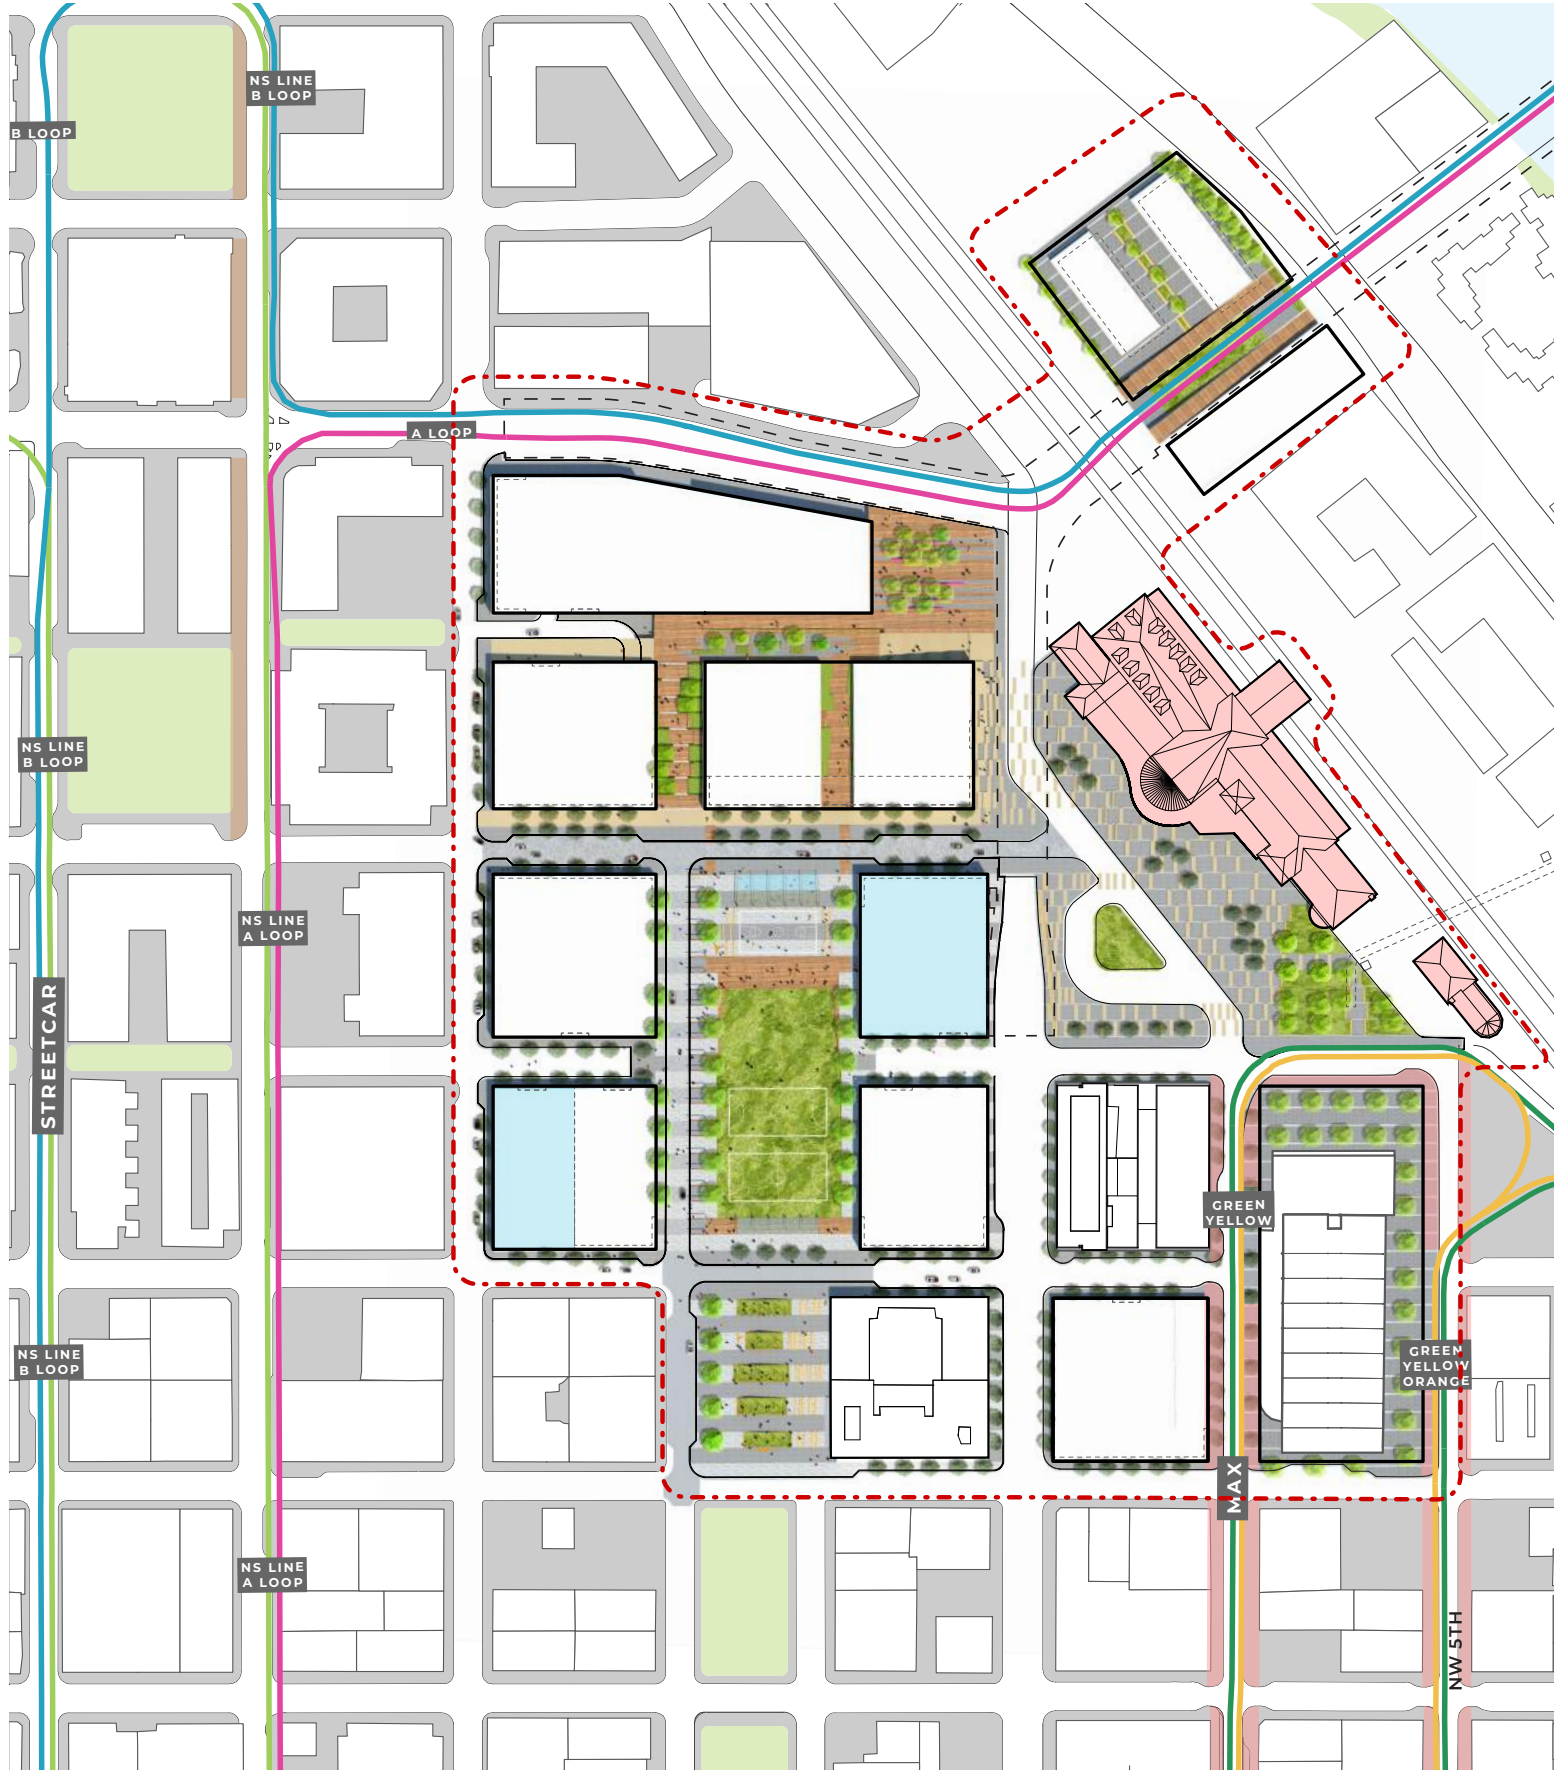

Sports & Recreation

Public Gathering

PNCA Plaza

SITE CONCEPT

NORTH PARK BLOCK VIEW

MASSING

SITE PLAN

# Nature Concept

Expands access to nature and health with a central urban forest, landscaped pathways and green buildings.

Shift the Grid

Green Heart

Gathering Spaces

Public Foothills

Meadow

Playground

PNCA Plaza

SITE CONCEPT

NORTH PARK BLOCK VIEW

MASSING

SITE PLAN

# Discovery Concept

Centers activity around Union Station and the Broadway Bridge, surrounded by small open spaces, alleys and development parcels.

Incremental Development

Union Station/  
Public Square

Culture Alleys