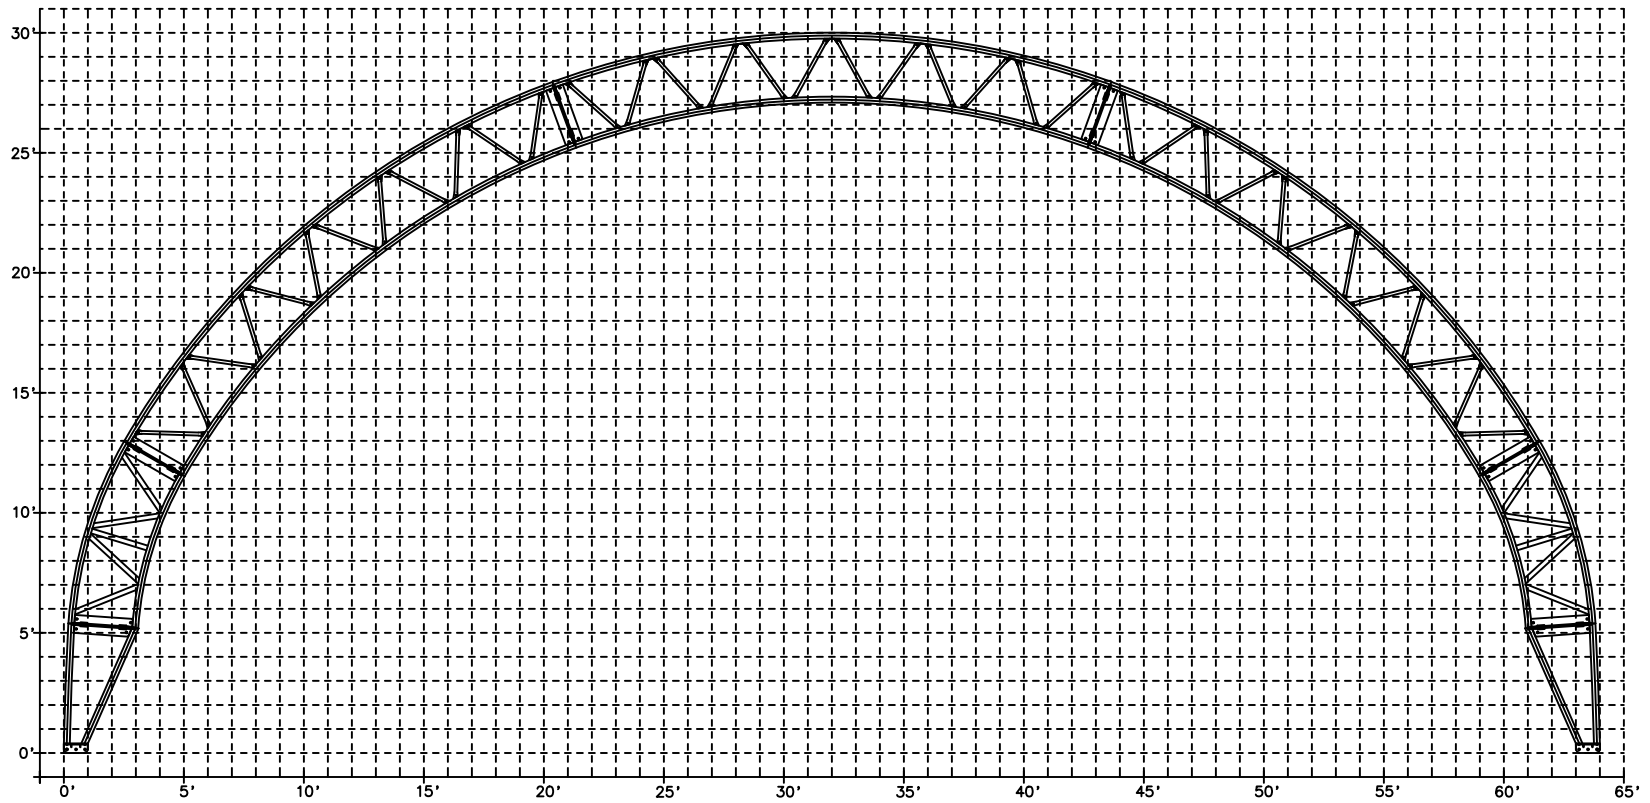

Date:
3/19/2020

Project Number:

Sheet Number:
Grid

ELEV VIEW
1/8" = 1'-0"