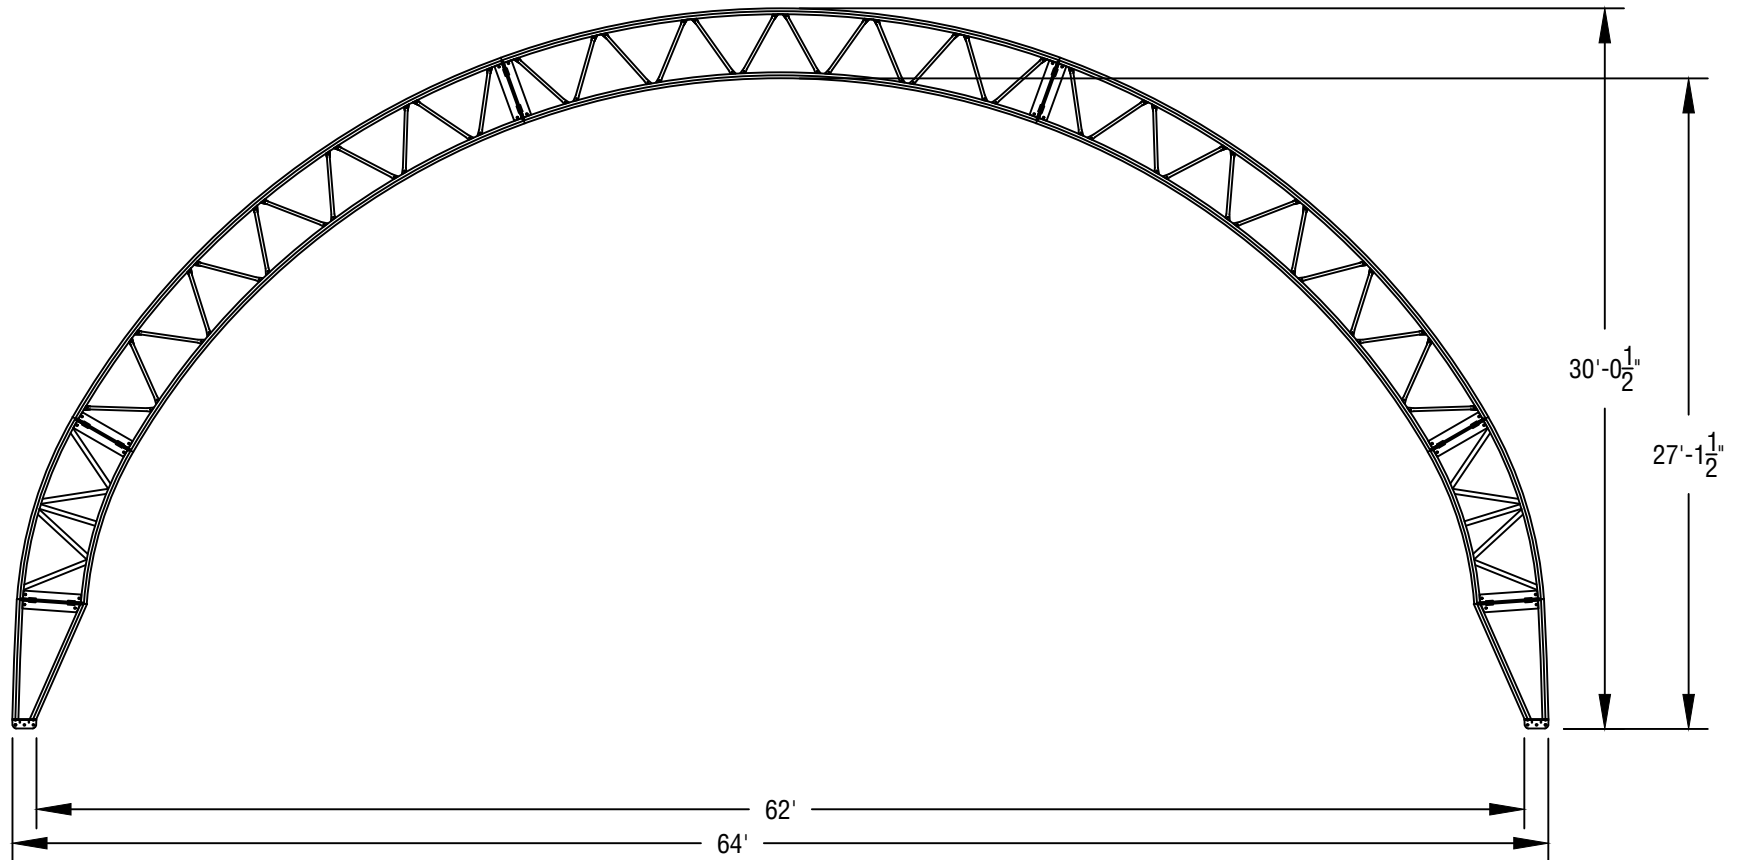

Drawn By:
T.J.B.

Checked By:

Date:
3/19/2020

Project Number:

Sheet Number:
Height Profile

ELEV VIEW
1/8" = 1'-0"

PO Box 2000 - Houghton, IA 52631 USA
Phone: 800-553-1791
Fax: 319-469-4402
Web: www.spantechbuildings.com

Date:
3/19/2020

Project Number:

Sheet Number:
Grid

ELEV VIEW
1/8" = 1'-0"