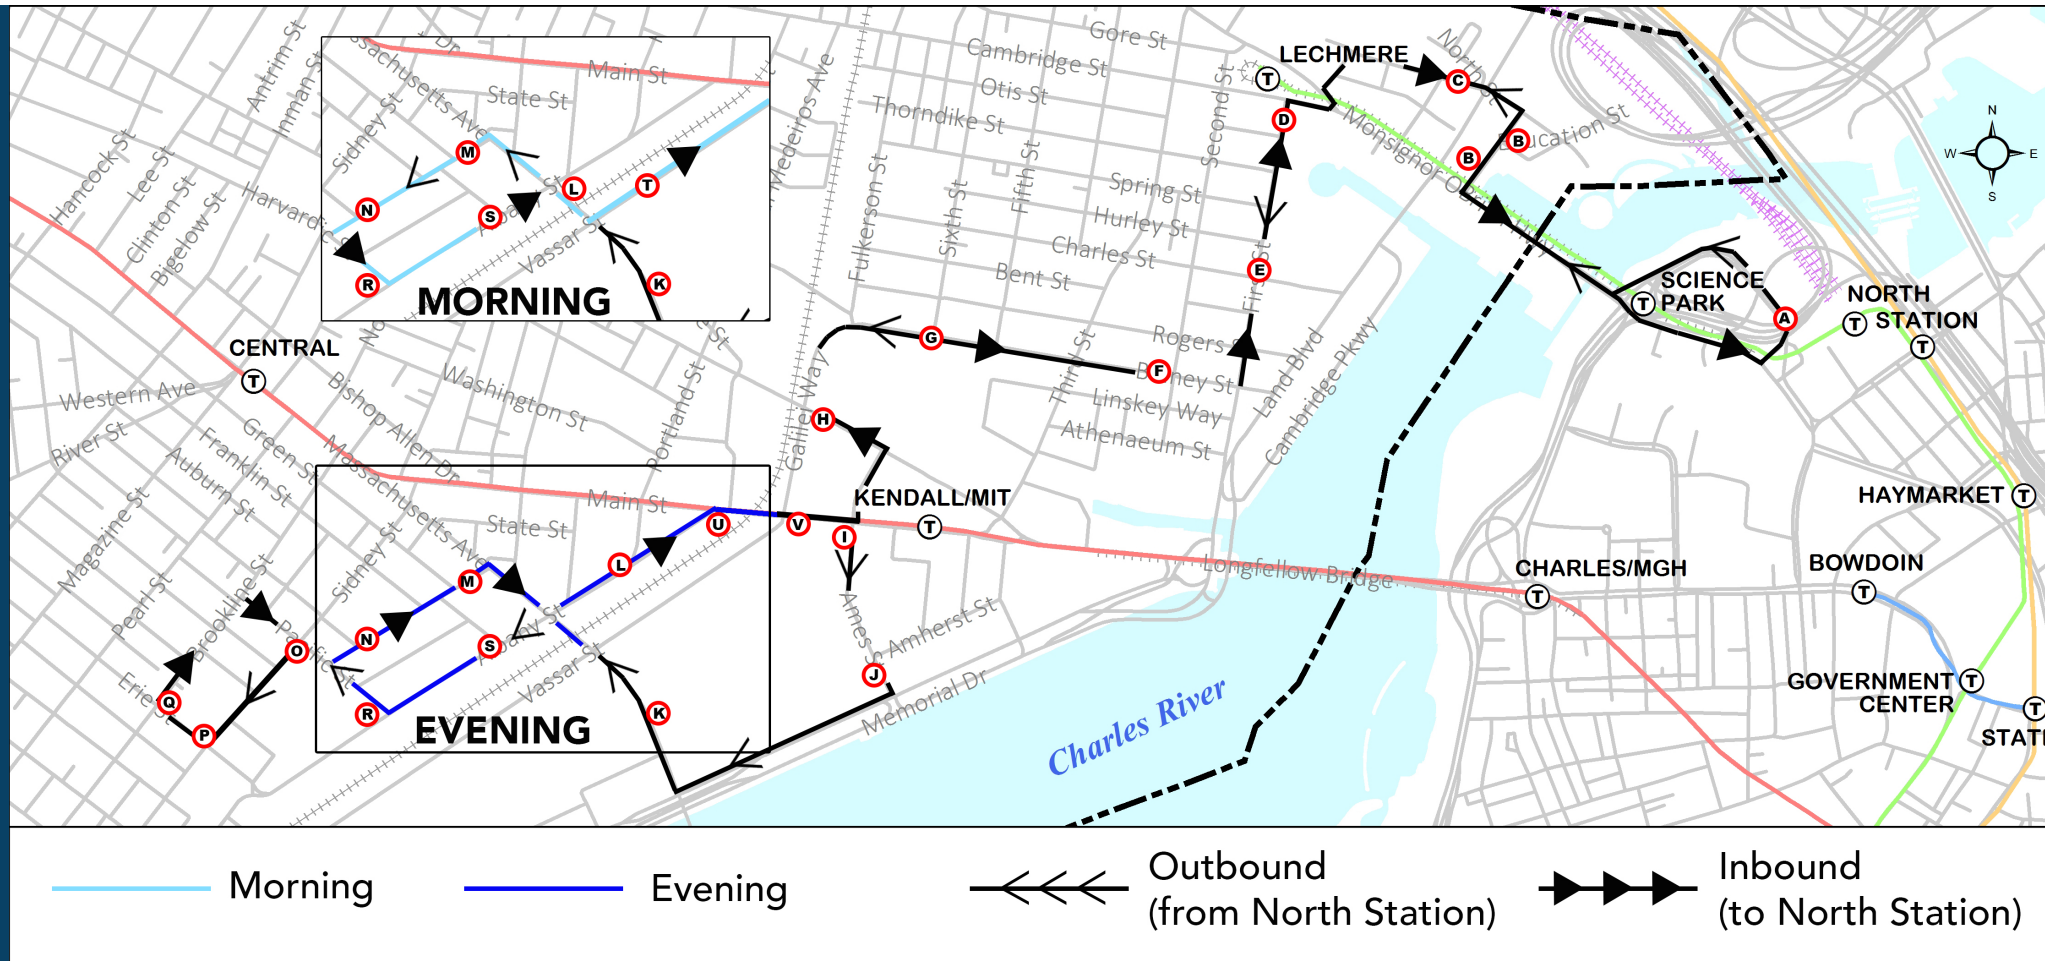

MORNING/EVENING ROUTE