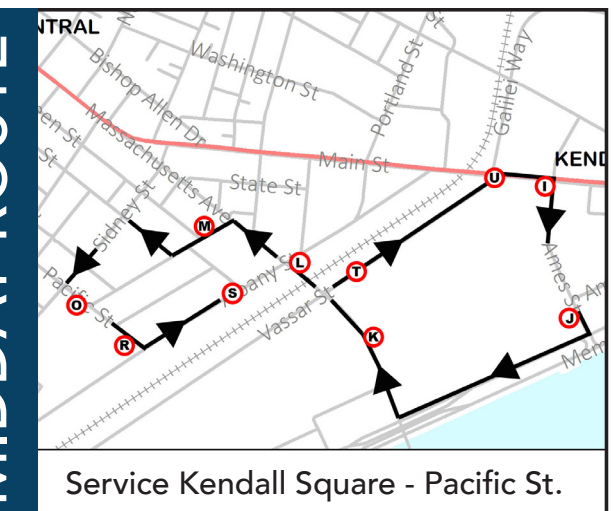

PARTICIPATING MEMBERS

Amgen
 Avalon Bay NorthPoint, Lofts, AVA
 Biogen
 BMR Sidney Research Campus, Kendall Center, 270 Albany, Rogers Binney Bent
 Boston Properties/Kendall Center
 Cambridgeside Galleria
 Charles Park One & Two
 City of Cambridge
 Draper Laboratories
 Forest City Enterprises/University Park at MIT
 IBM
 MIT
 MITIMCo Osborn Triangle, 130 Brookline, 17 Tudor
 Novartis Institutes for Biomedical Research
 One Memorial Drive
 Regatta Riverview Residences
 Twentyl20
 Two Canal Park
 99 Erie, 67 Sidney ARE

*Buses will load passengers and depart Kendall Sq. stops without layover.

**Last stop, bus does not continue.

Times are dependent on traffic conditions.

www.ezride.info 617-8EZ-INFO

**NORTH STATION TO
 CAMBRIDGEPORT
 VIA KENDALL SQUARE**

@ezride

@charlesrivertma

MORNING/EVENING ROUTE

MIDDAY ROUTE

DAILY OPERATION

MONDAY - FRIDAY

MORNING: 6:20 - 10:45 AM
 MIDDAY: 10:45 - 2:55 PM
 EVENING: 2:55 - 8:00 PM

NON-OPERATIONAL DAYS

STOPS

*MBTA connection

†Stop closest to Kendall Square

A| NORTH STATION* - Nashua St. under Leverett Connector

I| AMES STREET/MAIN STREET*† - Ames St. south of Main St.

O| PACIFIC STREET - Pacific St. at Landsdowne St.