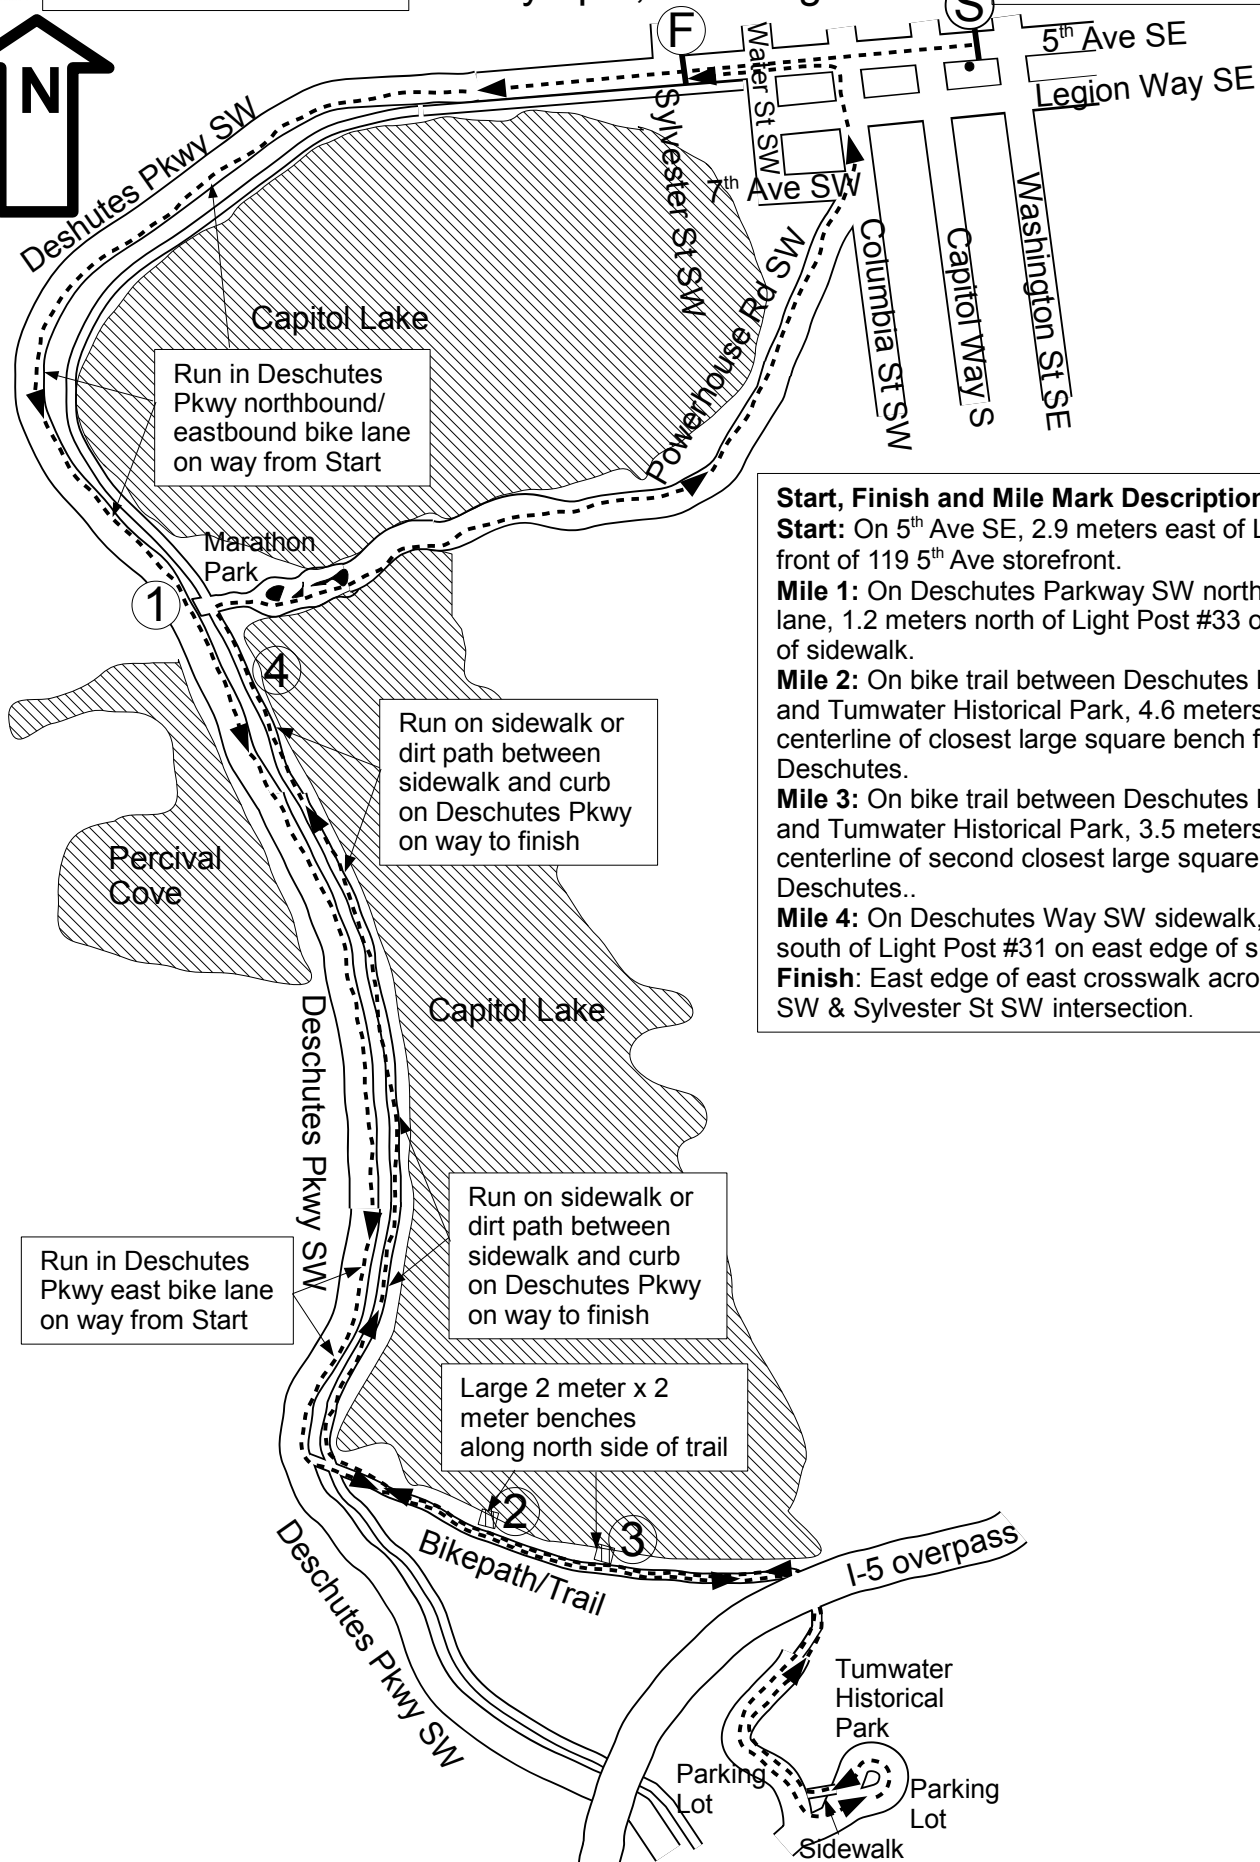

# Lakefair 8k Olympia, Washington

Effective Dates  
6-xx-14 to 12-31-24

Map  
not to  
Scale

**Start, Finish and Mile Mark Descriptions**  
**Start:** On 5<sup>th</sup> Ave SE, 2.9 meters east of Light Post in front of 119 5<sup>th</sup> Ave storefront.  
**Mile 1:** On Deschutes Parkway SW northbound bike lane, 1.2 meters north of Light Post #33 on east edge of sidewalk.  
**Mile 2:** On bike trail between Deschutes Parkway SW and Tumwater Historical Park, 4.6 meters east of centerline of closest large square bench from Deschutes.  
**Mile 3:** On bike trail between Deschutes Parkway SW and Tumwater Historical Park, 3.5 meters east of centerline of second closest large square bench from Deschutes..  
**Mile 4:** On Deschutes Way SW sidewalk, 8.6 meters south of Light Post #31 on east edge of sidewalk.  
**Finish:** East edge of east crosswalk across 5th Ave SW & Sylvester St SW intersection.

Run in Deschutes Pkwy northbound/eastbound bike lane on way from Start

Run on sidewalk or dirt path between sidewalk and curb on Deschutes Pkwy on way to finish

Run on sidewalk or dirt path between sidewalk and curb on Deschutes Pkwy on way to finish

Run in Deschutes Pkwy east bike lane on way from Start

Large 2 meter x 2 meter benches along north side of trail