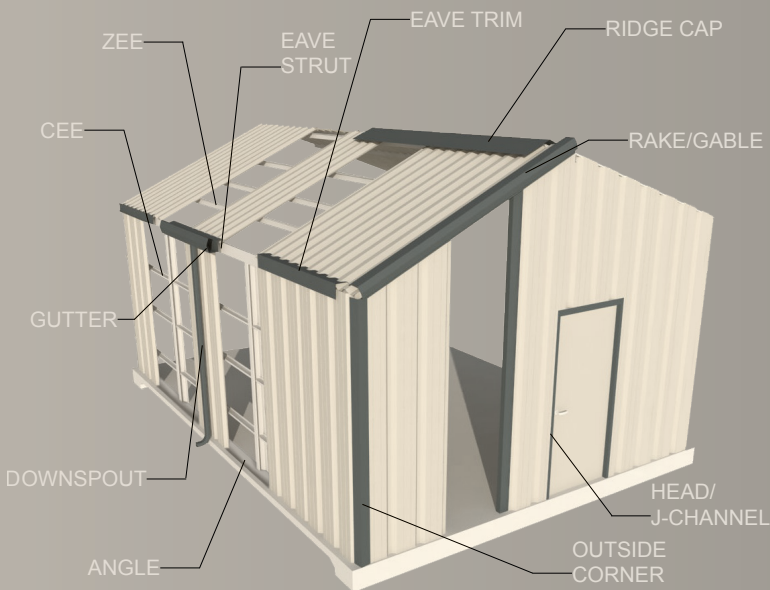

EconoRib is an economical panel that can be used in a variety of agricultural, light commercial and residential applications.

Metroll supplies the EconoRib in a variety of colors. In addition, Metroll can fabricate the EconoRib in custom lengths up to the inch.

ECONORIB

General Info

Gauge	29 ga, 26 ga
Width	36"
Length	Cut to order
Coating	Galvalume
Finish	SMP Colors or Bare
Slope	Minimum recommended roof pitch is 3:12

EXPOSED FASTENER PANELS

CONCEALED FASTENER PANELS

ALSO AVAILABLE

- TUBE BUILDING PACKAGES
- OTHER PANEL PROFILES
- ADDITIONAL TRIM COMPONENTS
- CUSTOM TRIM
- STEEL DECK
- FASTENERS
- TUBE FRAMING COMPONENTS
- WINDOWS AND DOORS
- CLOSURES
- PROFILE VENTS
- ROOF PIPE FLASHING
- BUTYL TAPE
- TUBE SEALANT
- INSULATION
- TOUCH-UP PAINT

TRIM COMPONENTS

STRUCTURAL

CEE

ZEE

ANGLE

CHANNEL

EAVE STRUT

HAT SECTION