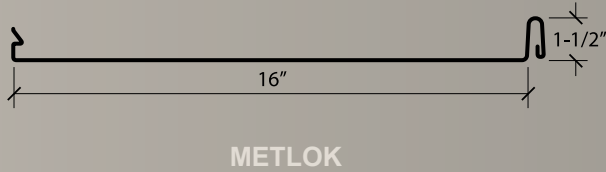

ECONORIB

General Info

Gauge	29 ga, 26 ga
Width	36"
Length	Cut to order
Coating	Galvalume
Finish	SMP Colors or Bare
Slope	Minimum recommended roof pitch is 3:12

EXPOSED FASTENER PANELS

CONCEALED FASTENER PANELS

TRIM COMPONENTS

STRUCTURAL

CEE

ZEE

ANGLE

CHANNEL

EAVE STRUT

HAT SECTION