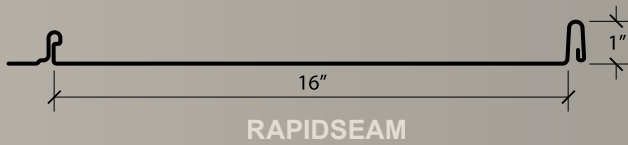

ECONORIB

General Info

Gauge	29 ga, 26 ga
Width	36"
Length	Cut to order
Coating	Galvalume
Finish	SMP Colors or Bare
Slope	Minimum recommended roof pitch is 3:12

EXPOSED FASTENER PANELS

CONCEALED FASTENER PANELS

TRIM COMPONENTS

STRUCTURAL

CEE

ZEE

ANGLE

CHANNEL

EAVE STRUT

HAT SECTION