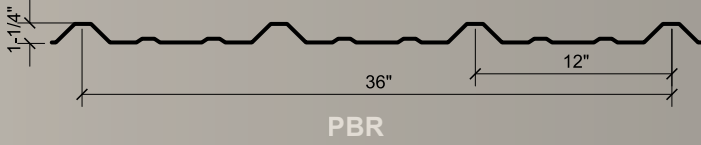

ECONORIB

General Info

Gauge	29 ga, 26 ga
Width	36"
Length	Cut to order
Coating	Galvalume
Finish	SMP Colors or Bare
Slope	Minimum recommended roof pitch is 3:12

EXPOSED FASTENER PANELS

CONCEALED FASTENER PANELS

TRIM COMPONENTS

STRUCTURAL

CEE

ZEE

ANGLE

CHANNEL

EAVE STRUT

HAT SECTION