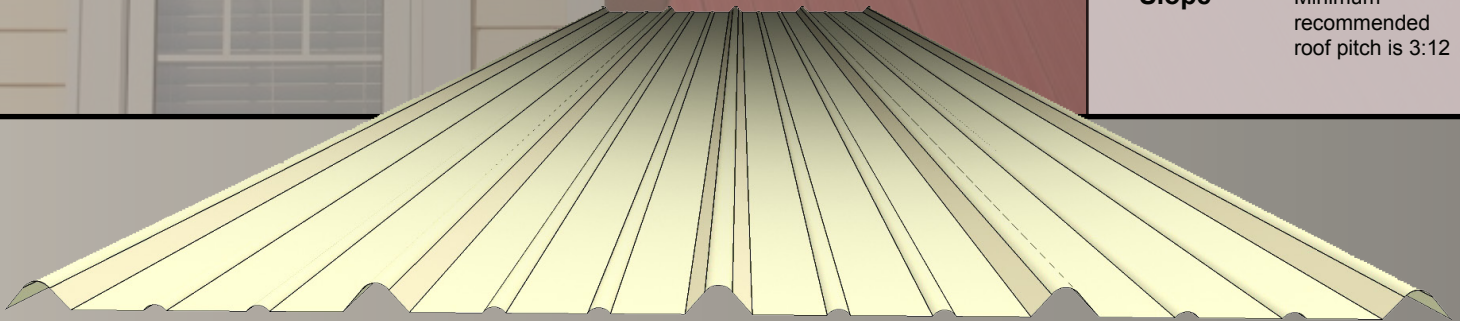

EconoRib is an economical panel that can be used in a variety of agricultural, light commercial and residential applications.

Metroll supplies the EconoRib in a variety of colors. In addition, Metroll can fabricate the EconoRib in custom lengths up to the inch.

ECONORIB

General Info

Gauge	29 ga, 26 ga
Width	36"
Length	Cut to order
Coating	Galvalume
Finish	SMP Colors or Bare
Slope	Minimum recommended roof pitch is 3:12

EXPOSED FASTENER PANELS

CONCEALED FASTENER PANELS

TRIM COMPONENTS

STRUCTURAL

CEE

ZEE

ANGLE

CHANNEL

EAVE STRUT

HAT SECTION