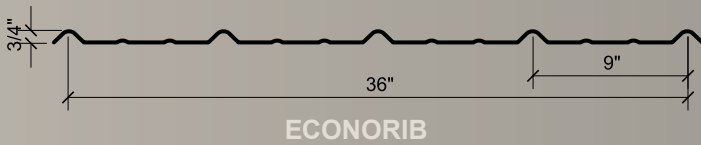

ECONORIB

General Info

Gauge	29 ga, 26 ga
Width	36"
Length	Cut to order
Coating	Galvalume
Finish	SMP Colors or Bare
Slope	Minimum recommended roof pitch is 3:12

EXPOSED FASTENER PANELS

CONCEALED FASTENER PANELS

TRIM COMPONENTS

STRUCTURAL

CEE

ZEE

ANGLE

CHANNEL

EAVE STRUT

HAT SECTION