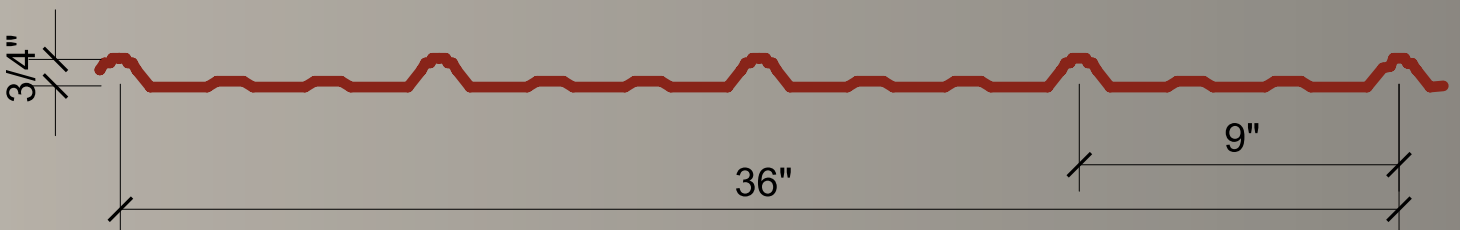

EconoRib is an economical panel that can be used in a variety of agricultural, light commercial and residential applications.

Metroll supplies the EconoRib in a variety of colors. In addition, Metroll can fabricate the EconoRib in custom lengths up to the inch.

ECONORIB

General Info

Gauge	29 ga, 26 ga
Width	36"
Length	Cut to order
Coating	Galvalume
Finish	SMP Colors or Bare
Slope	Minimum recommended roof pitch is 3:12

EXPOSED FASTENER PANELS

CONCEALED FASTENER PANELS

TRIM COMPONENTS

STRUCTURAL

CEE

ZEE

ANGLE

CHANNEL

EAVE STRUT

HAT SECTION