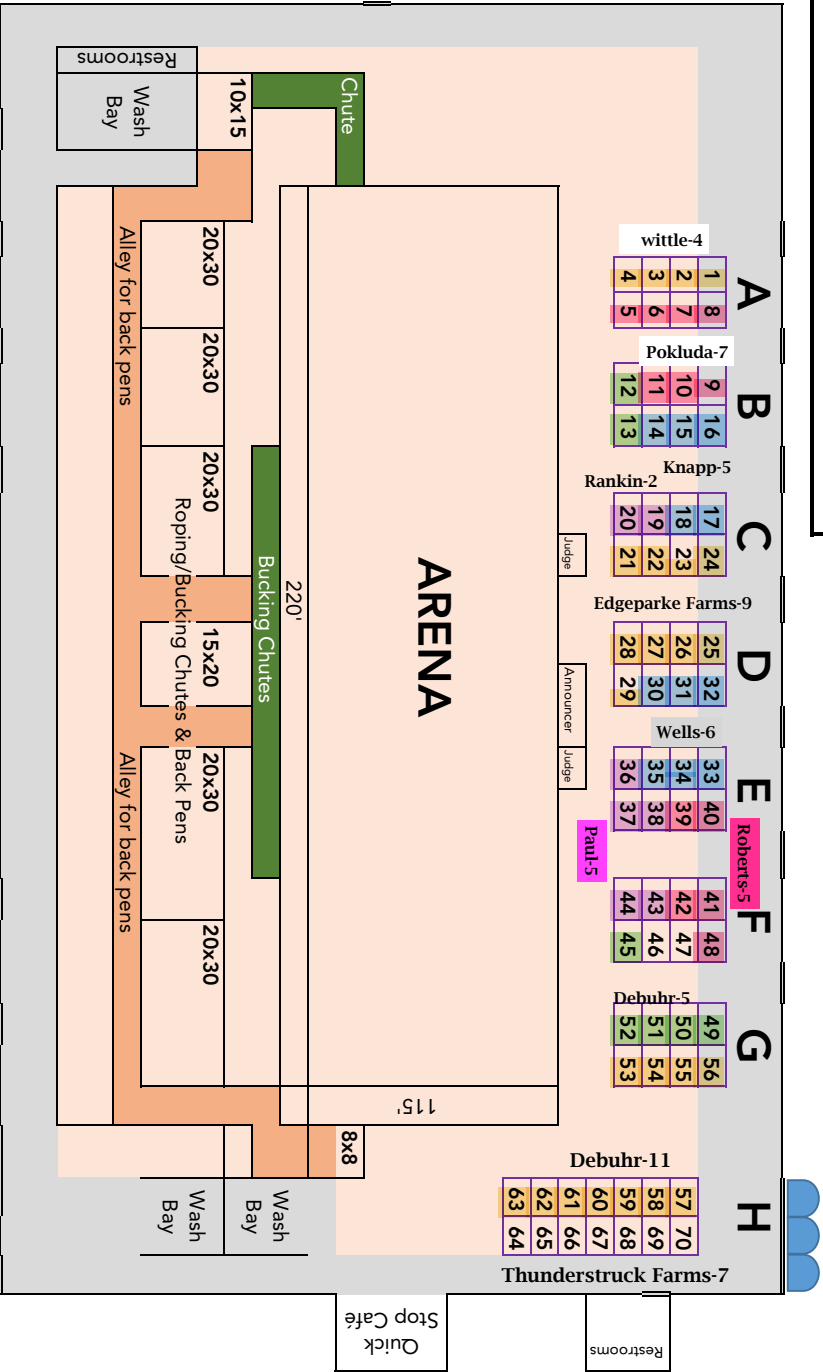

KEY

14 on concrete

56 on dirt

70 stalls total with purple tags

Note each stall marked with ear tag stall number.
NEW: Row letter signs on both inside and outside of barns.