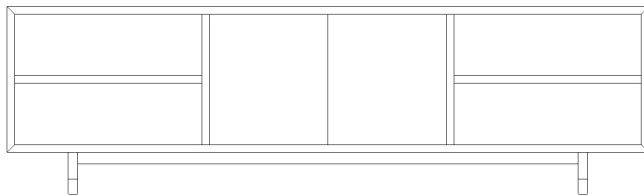

BELLBOY

88 35TH STREET BROOKLYN, NY
(646)753-2770 • INFO@BELLBOYNEWYORK.COM

CONSOLE

DRIVER COLLECTION

MATERIALS : AMERICAN WALNUT & BLACK PAPER COMPOSITE, AMERICAN WALNUT & WHITE COMPOSITE,
WHITE ASH & WHITE COMPOSITE AND OXIDIZED WALNUT & BLACK PAPER COMPOSITE