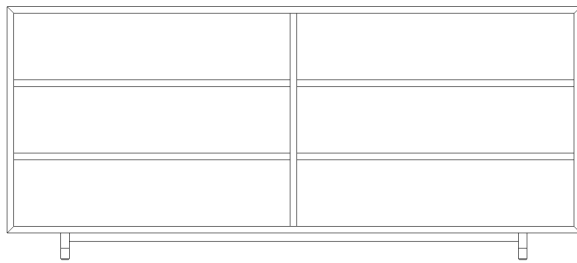

BELLBOY

88 35TH STREET BROOKLYN, NY
(646)753-2770 • INFO@BELLBOYNEWYORK.COM

DRIVER CONSOLE

DIMENSIONS : 84" W X 20" D X 26" H

MATERIALS : OXIDIZED WALNUT
& BLACK PAPER COMPOSITE

CUSTOMIZATION AVAILABLE

LEAD TIME APPROXIMATELY 16 WEEKS

BELLBOY

88 35TH STREET BROOKLYN, NY
(646)753-2770 • INFO@BELLBOYNEWYORK.COM

DRESSER (6)

BUREAU

SIDE TABLE

SIDE TABLE — STEEL BASE

LOW BUREAU

DRIVER COLLECTION