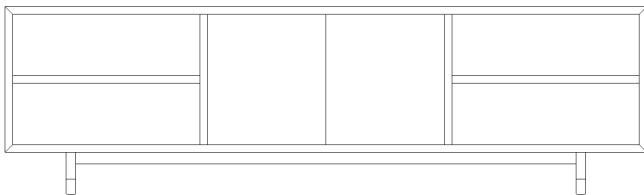

BELLBOY

88 35TH STREET BROOKLYN, NY
(646)753-2770 • INFO@BELLBOYNEWYORK.COM

CONSOLE

DRIVER COLLECTION

MATERIALS : AMERICAN WALNUT & BLACK PAPER COMPOSITE, AMERICAN WALNUT & WHITE COMPOSITE,
WHITE ASH & WHITE COMPOSITE AND OXIDIZED WALNUT & BLACK PAPER COMPOSITE