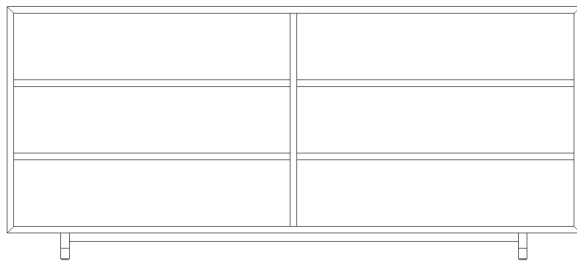

BELLBOY

88 35TH STREET BROOKLYN, NY
(646)753-2770 • INFO@BELLBOYNEWYORK.COM

DRIVER CONSOLE

DIMENSIONS : 84" W X 20" D X 26" H

MATERIALS : AMERICAN WALNUT
& BLACK PAPER COMPOSITE

OXIDIZED WALNUT
& BLACK PAPER COMPOSITE

CUSTOMIZATION AVAILABLE

LEAD TIME APPROXIMATELY 16 WEEKS

BELLBOY

88 35TH STREET BROOKLYN, NY
(646)753-2770 • INFO@BELLBOYNEWYORK.COM

DRESSER (6)

BUREAU

SIDE TABLE

SIDE TABLE — STEEL BASE