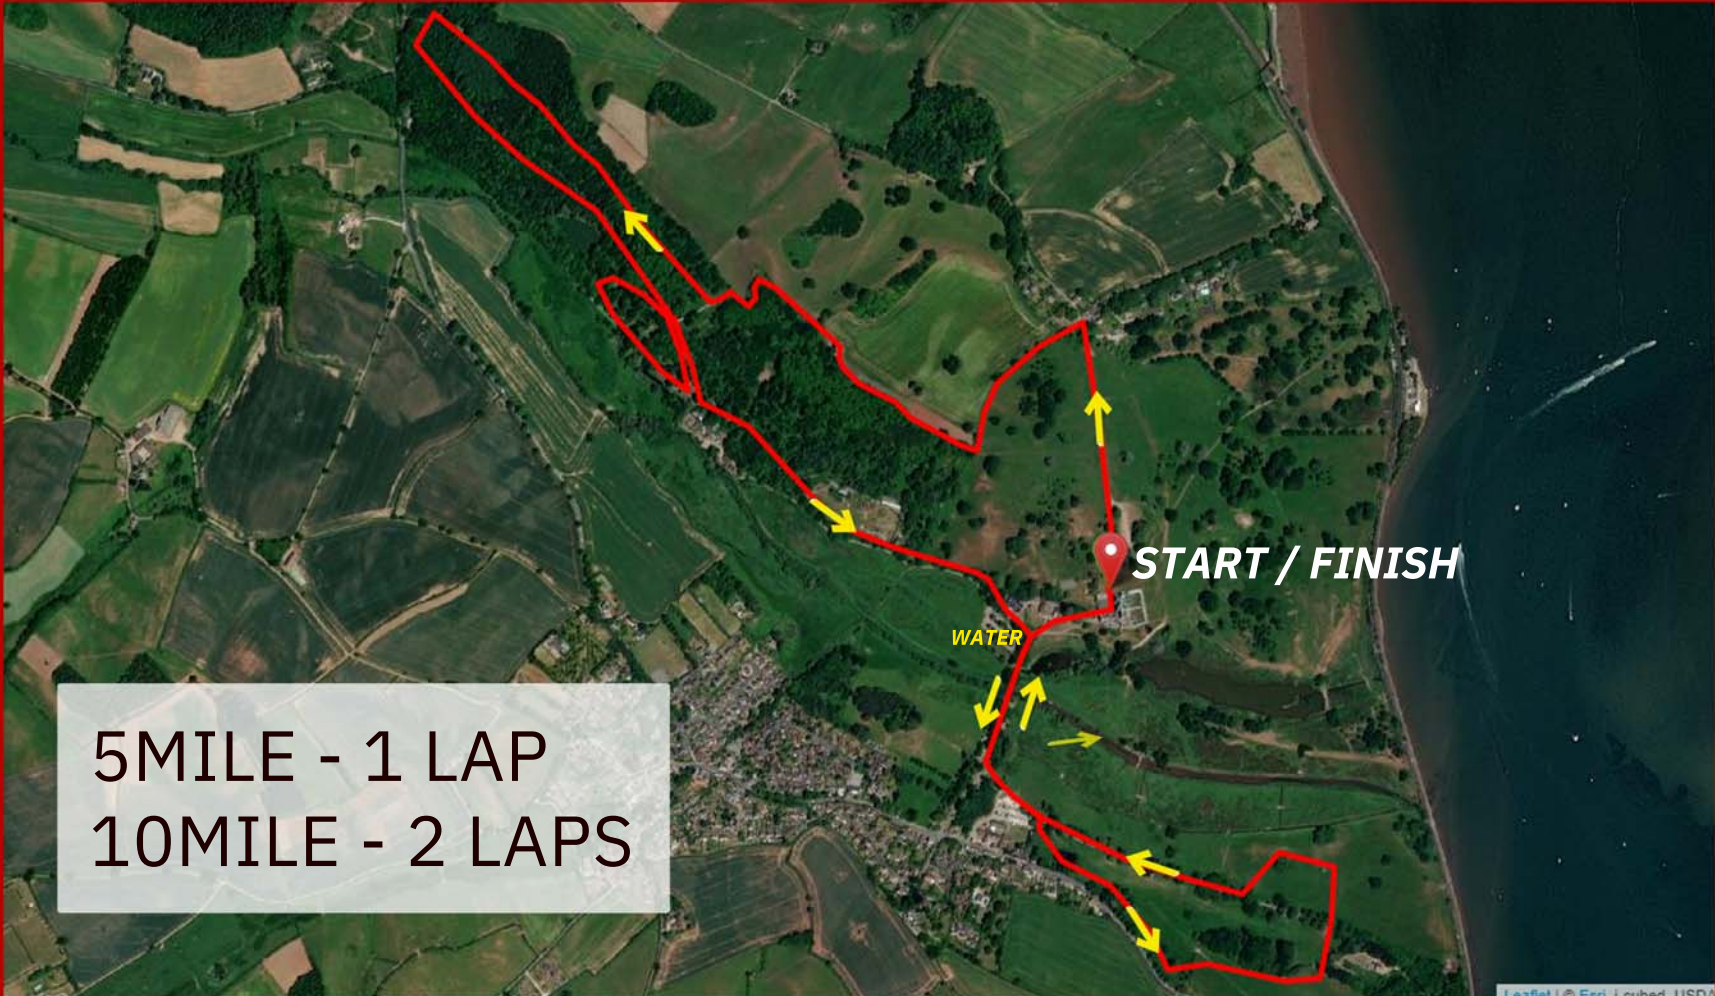

ROUTE MAP

POWER RUN POWDERHAM