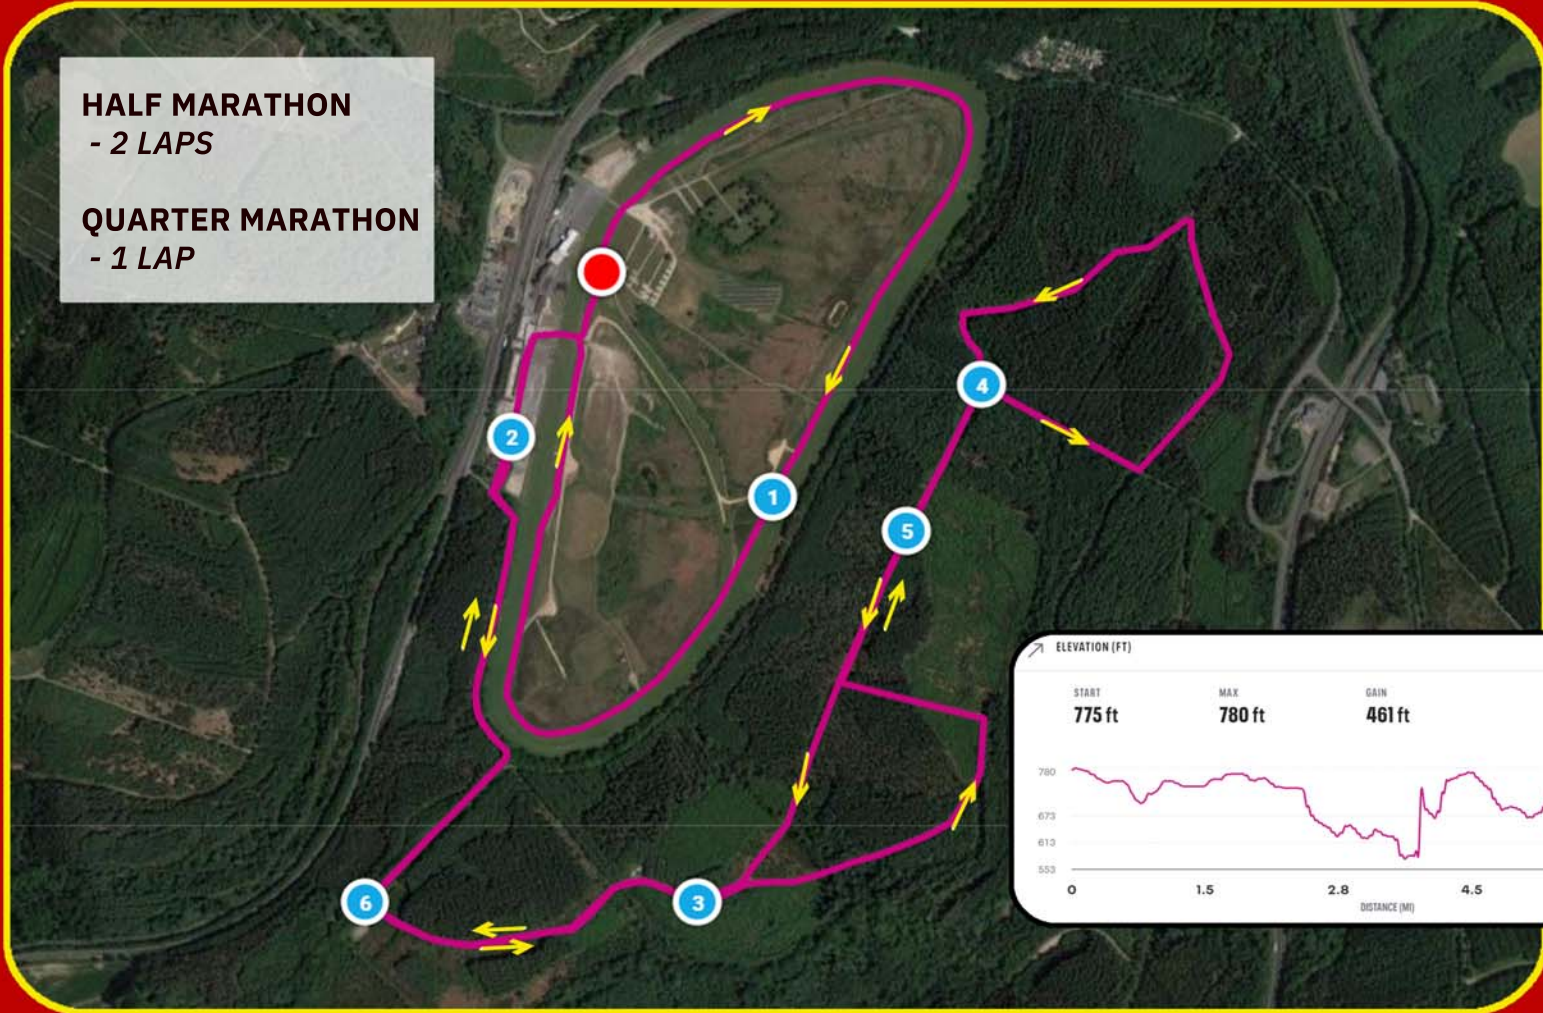

ROUTE MAP

POWER RUN HARCOMBE