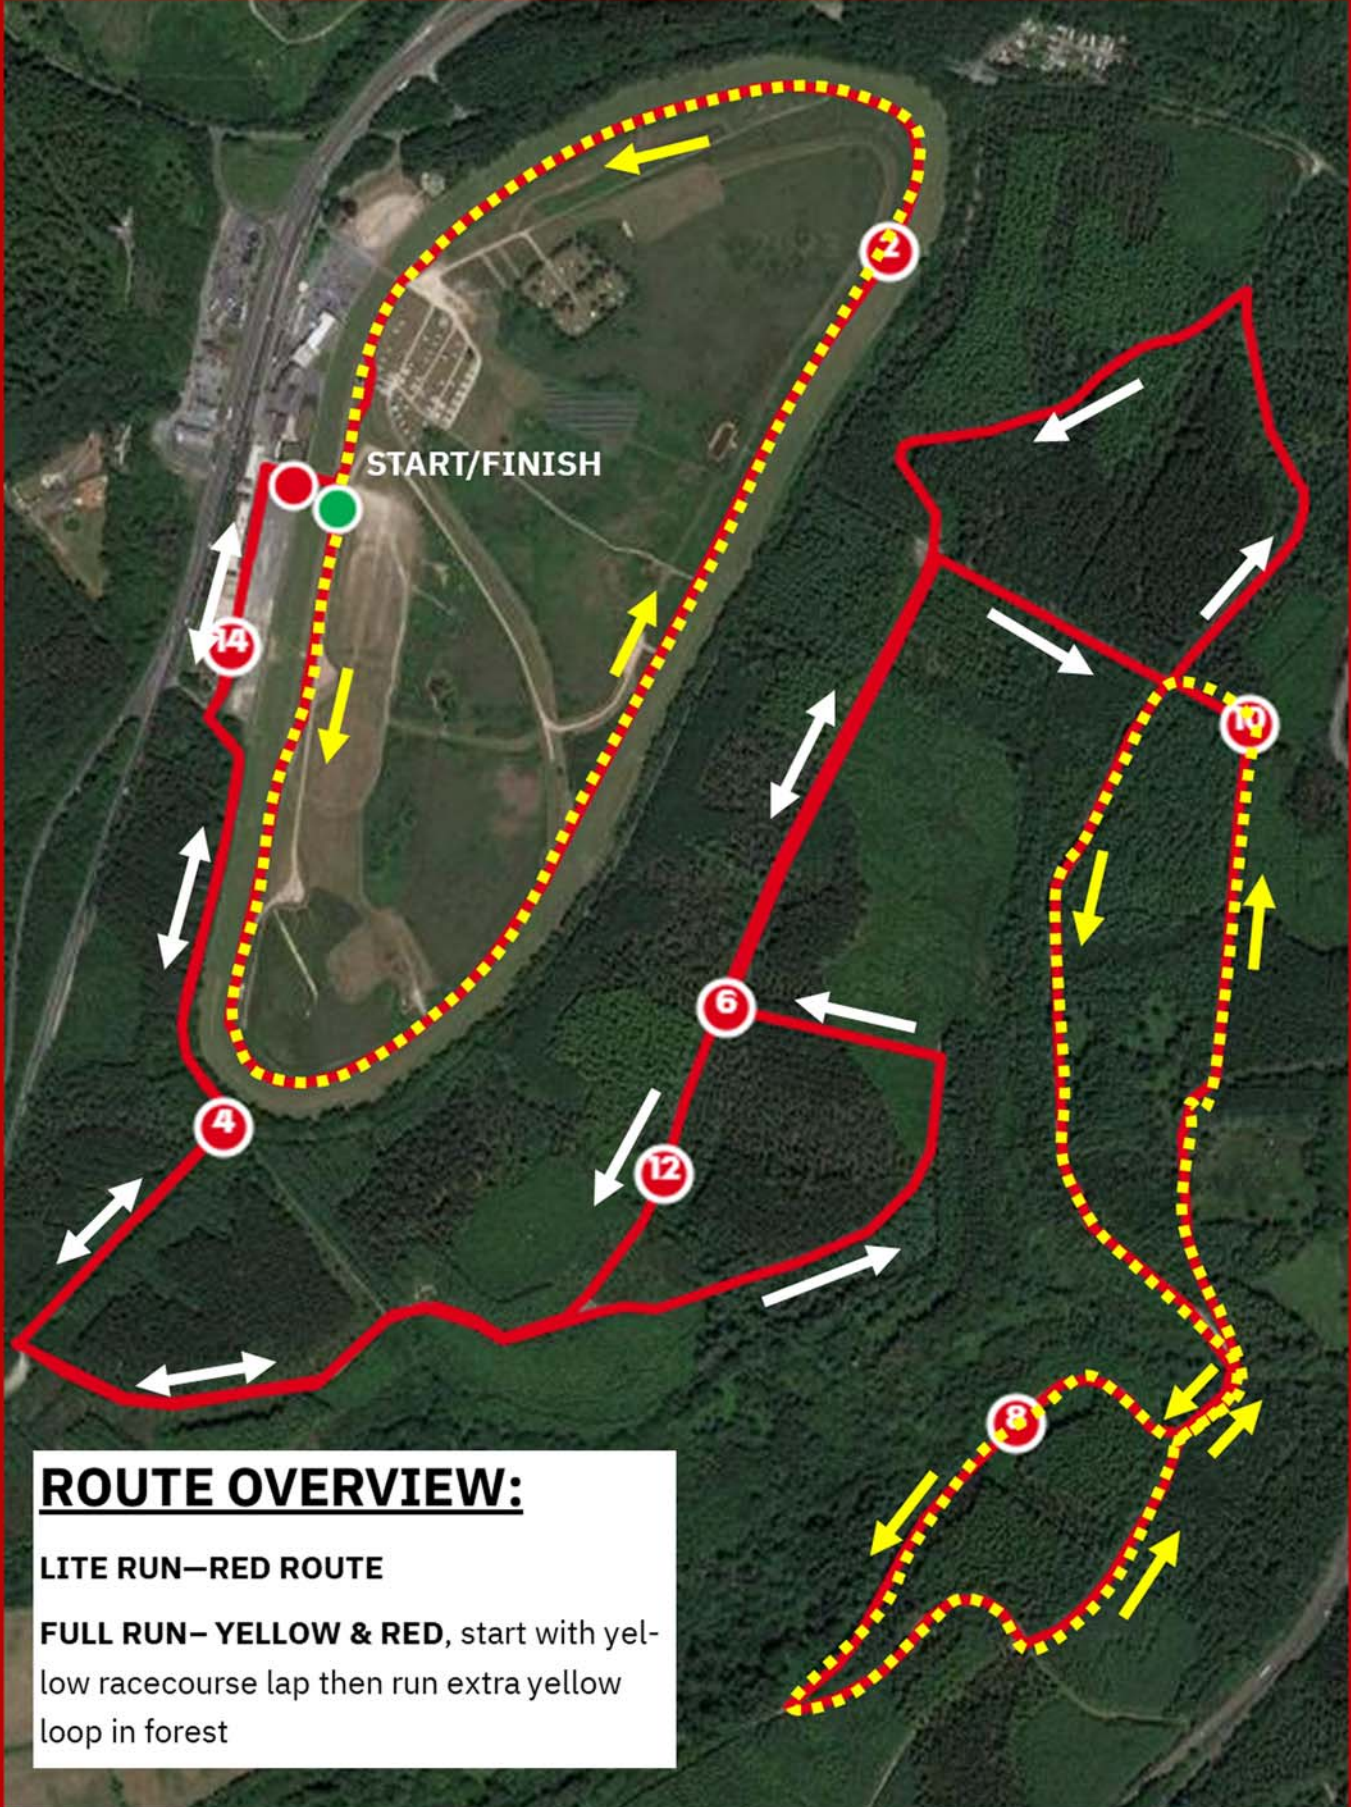

ROUTE MAP

ROUTE OVERVIEW:

LITE RUN—RED ROUTE

FULL RUN—YELLOW & RED, start with yellow racecourse lap then run extra yellow loop in forest