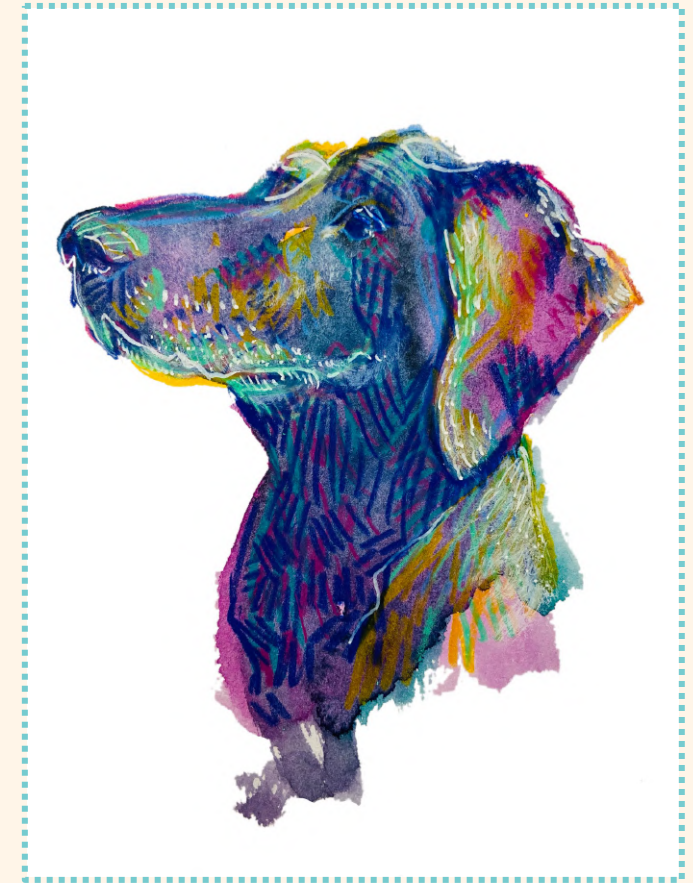

Watercolour & coloured pencil