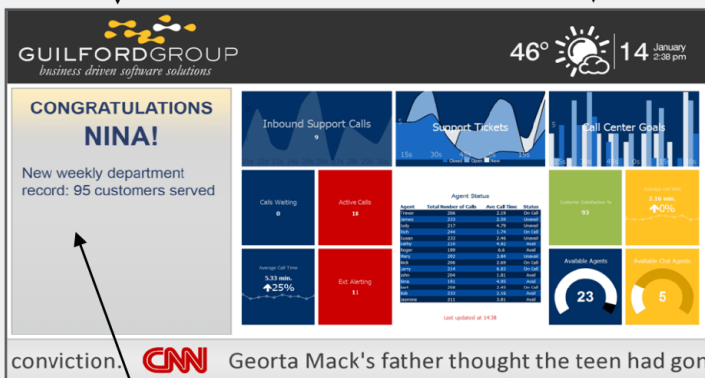

HIGHLIGHT UNUSUAL EVENTS

Promptly view quick information for speedy action in forestalling problems.

5

Corporate Branding

Weather, Date, Time

Updates or Communication from Management, Safety, HR or etc...

Ticker from custom messaging or news source