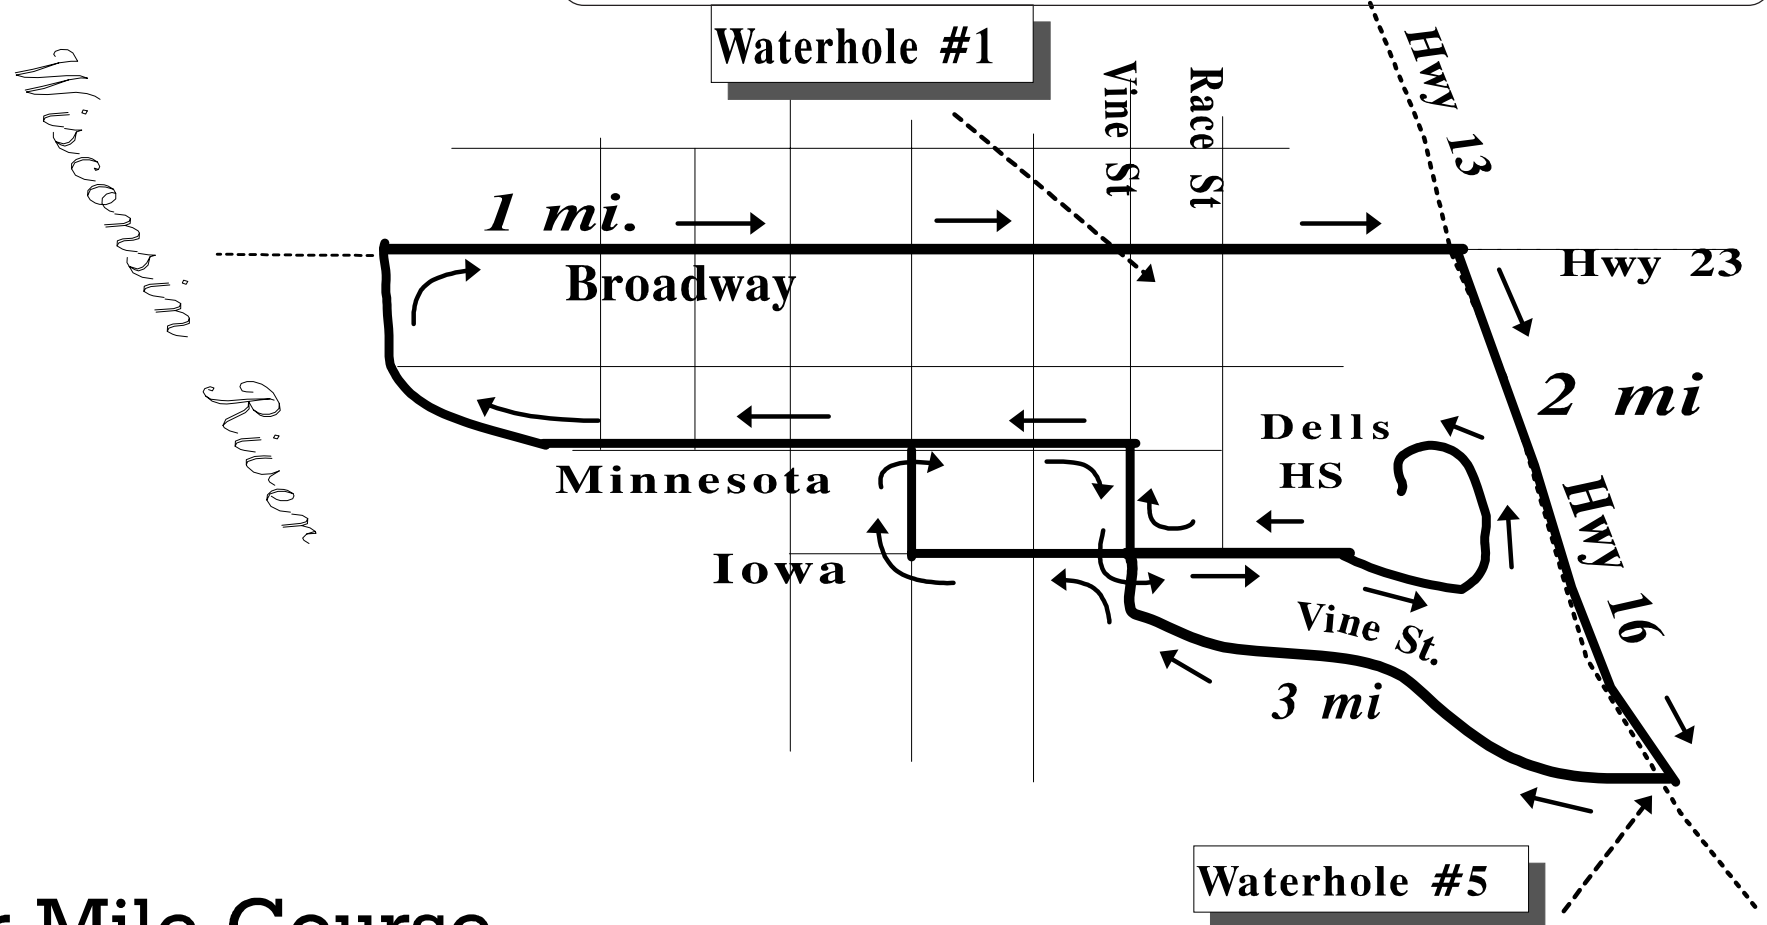

**Course Directions**  
Assigned to: **Four Mile**

**Race Instructions:** (Note....run ENTIRE FOUR miles on RIGHT side of the Road)

Start just inside gate of HS parking lot, follow Iowa St, Rt on Vine, Left on Minnesota, Right on Eddy to Broadway, Right on Broadway thru town, Right on Hwy 16 13/23/16 intersection, Right on Vine, Left on Iowa for two blocks, Right on Capital for one block, Right on Minnesota for two blocks, Right on Vine for one block, Left on Iowa and follow into HS parking lot and keep right to South entrance to track, go counter clockwise for 3/4 lap on track to finish in front of stands.

*There are arrows painted on the road with the #4 for this race.*

**Four Mile Course**