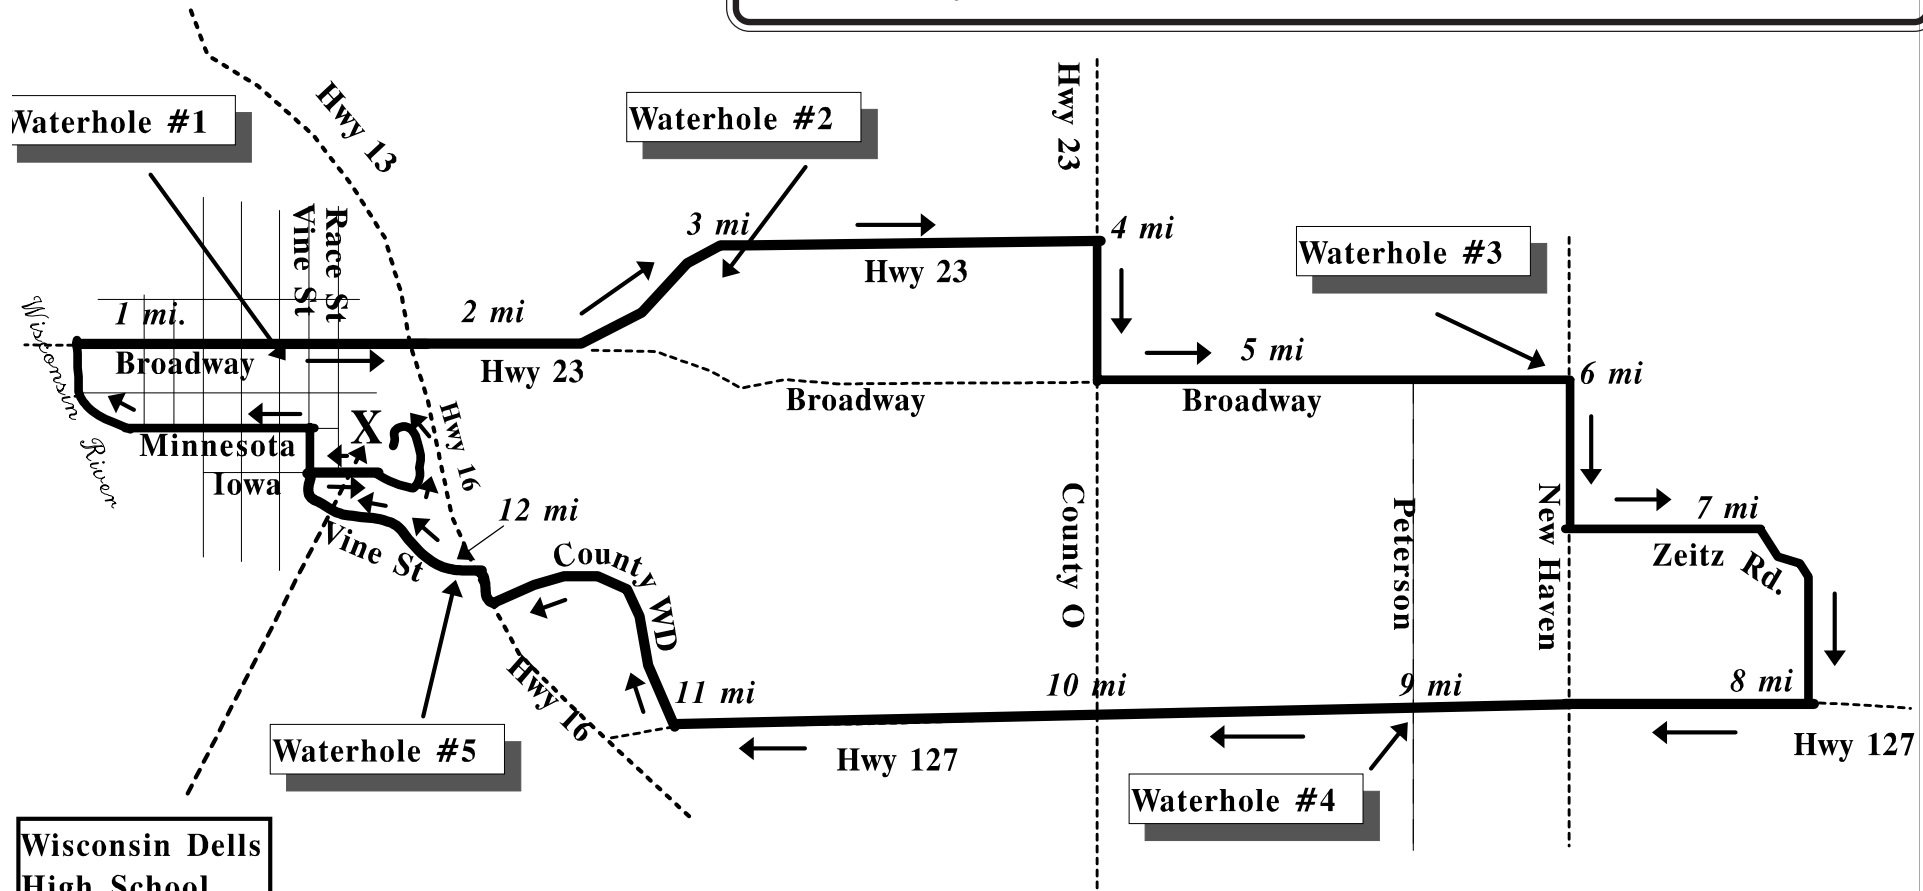

Race Instructions: (Note....run first FOUR miles on RIGHT side of the Road)
 Start just inside gate of HS parking lot, follow Iowa St, Rt on Vine, Left on Minnesota, Rt on Eddy to Broadway, Rt on Broadway thru town, straight on Hwy 23 thru 13/16 intersection (Run on Rt while on Broadway and 23), follow 23 to Rt on Cty O, (Run on LEFT side of road from here to finish) Left on Broadway, Right on New Haven, Left on Zeitz, Right on Hwy 127, Right on WD (just before Hwy 16), Right on 16 for 30 yds, cross 16 and proceed on Vine, Right on Iowa, follow into HS parking lot and keep right to South entrance to track, go counter clockwise for 3/4 lap on track to finish in front of stands.
 (There are arrows at all intersections - half-marathon specific ones have "1/2" painted along with the arrow.)

Wisconsin Dells High School (Start & Finish)

Half Marathon Course