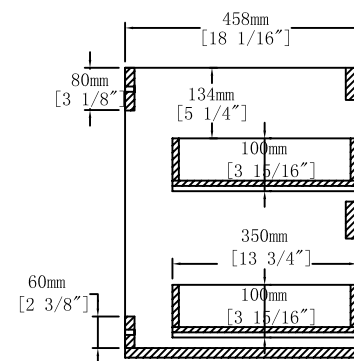

# EURO-36

BATHROOM FURNITURE