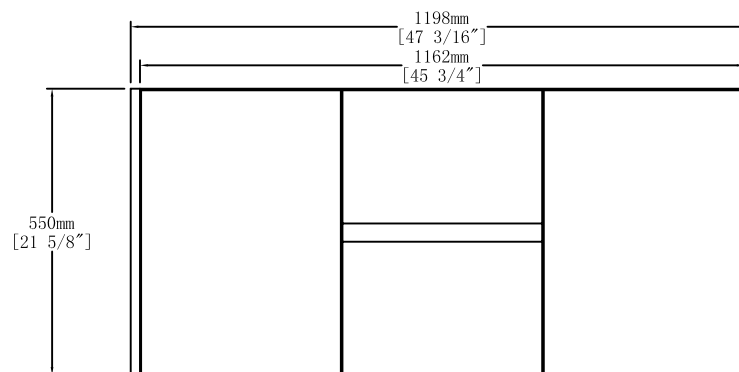

EURO-48

BATHROOM FURNITURE