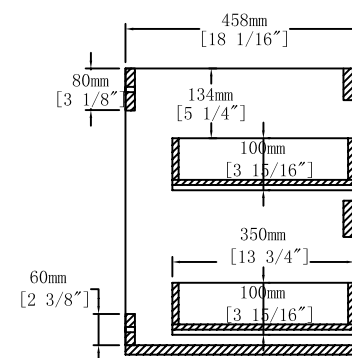

EURO-48

BATHROOM FURNITURE