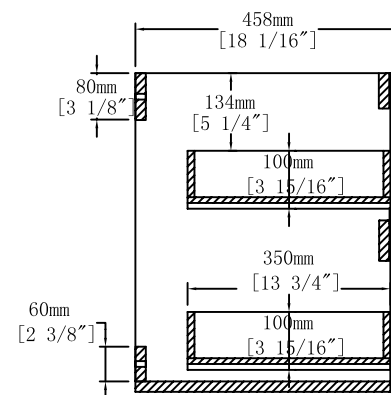

# EURO-36

BATHROOM FURNITURE