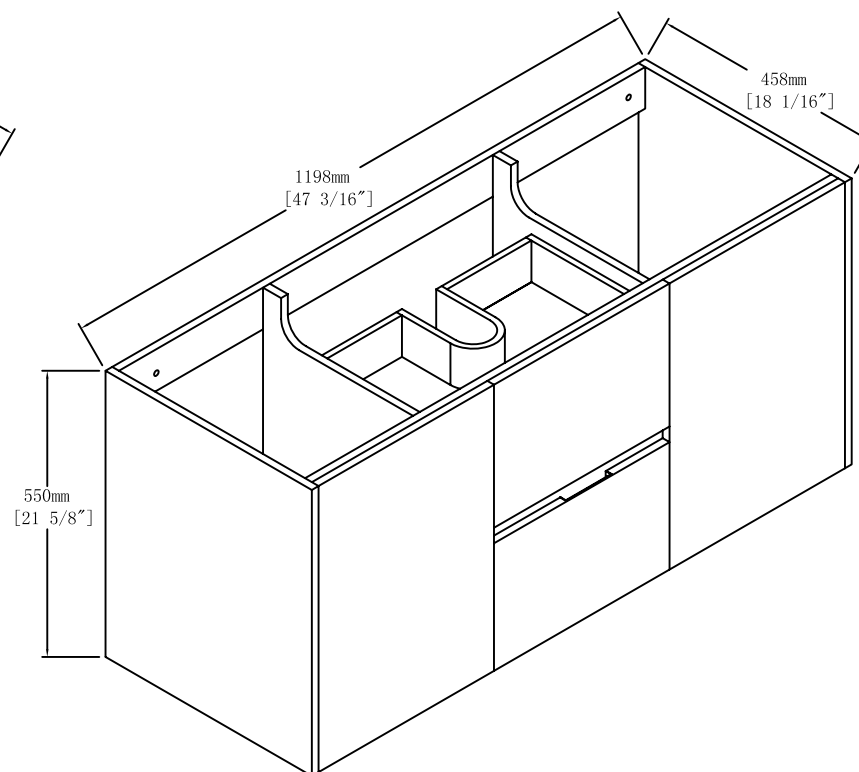

EURO-48

BATHROOM FURNITURE