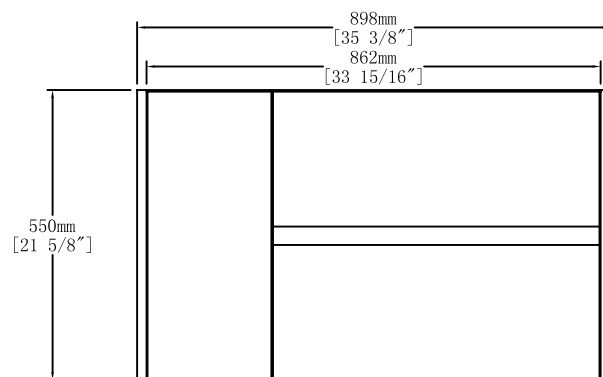

# EURO-36

BATHROOM FURNITURE