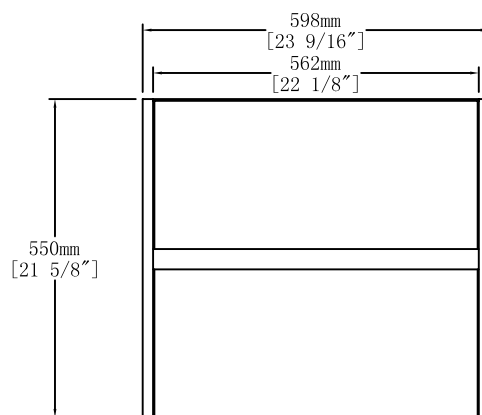

EURO-24

BATHROOM FURNITURE