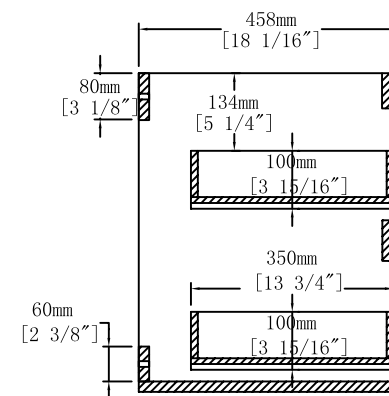

EURO-24

BATHROOM FURNITURE