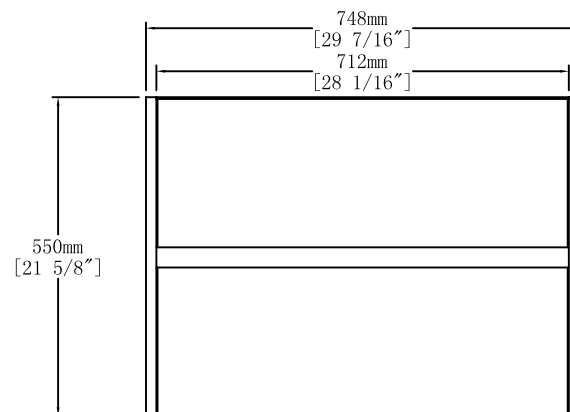

# EURO-36

BATHROOM FURNITURE