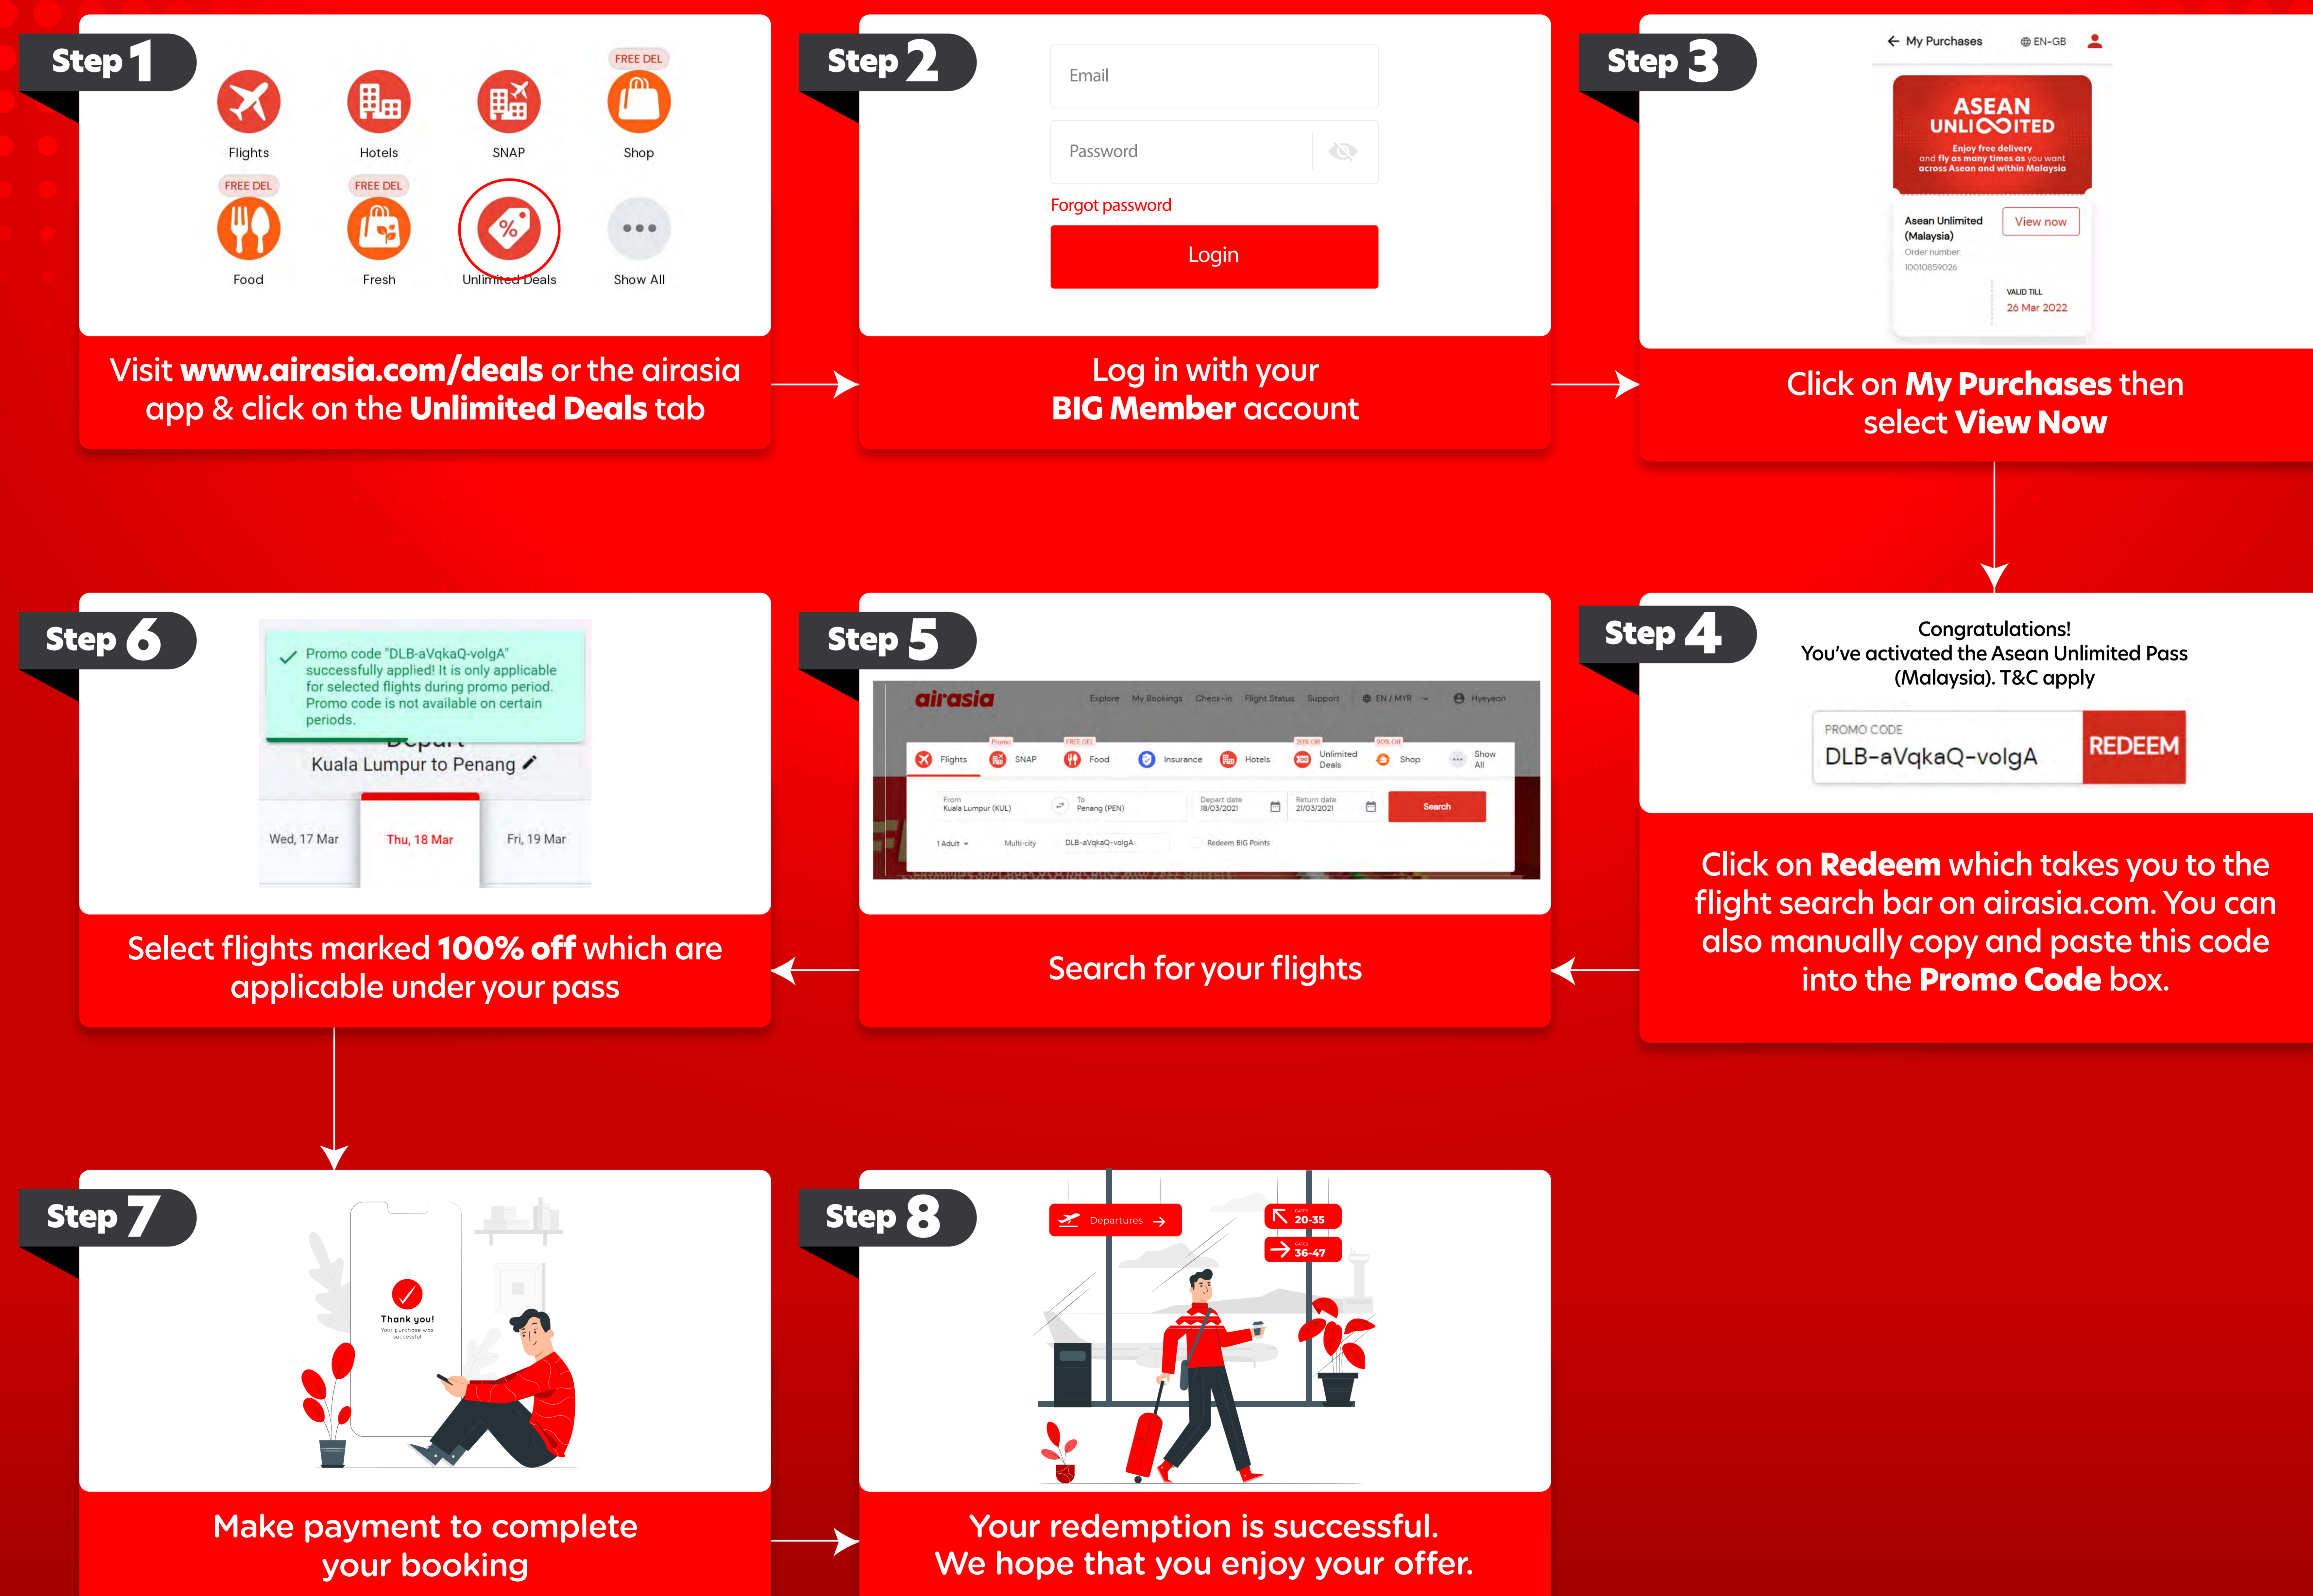

ASEAN UNLIMITED GIVES YOU: **UNLIMITED FLIGHTS ACROSS ASEAN AND WITHIN MALAYSIA!**

Unlimited flights to these destinations within Malaysia!

Alor Setar ✈️ Langkawi ✈️ Penang ✈️ Kota Bharu ✈️ Ipoh ✈️ Kuala Lumpur
Terengganu ✈️ Johor Bahru ✈️ Kota Kinabalu ✈️ Miri ✈️ Kuching ✈️ Tawau
Sandakan ✈️ Sibul ✈️ Bintulu ✈️ Labuan

HOW TO PURCHASE ASEAN UNLIMITED

Pass Sale until 7 Mar 2021

*Price quoted is only for Asean Unlimited and excludes government taxes, fees and charges as well as any add-ons. Asean Unlimited is for redemption of flights bearing AK carrier code only. Flight booking must be made 14 days before departure. T&Cs: <https://air.asia/CSbb3>

HOW TO REDEEM UNLIMITED FLIGHTS

Travel Period: Now - 26 Mar 2022

*Price quoted is only for Asean Unlimited and excludes government taxes, fees and charges as well as any add-ons. Asean Unlimited is for redemption of flights bearing AK carrier code only. Flight booking must be made 14 days before departure. T&Cs: <https://air.asia/CSbb3>

4. Booking of flights with Asean Unlimited must be made at least fourteen (14) days before the flight departure date, and can travel unlimited times (subject to flight availability) from **17 March 2021 until 26 March 2022**.