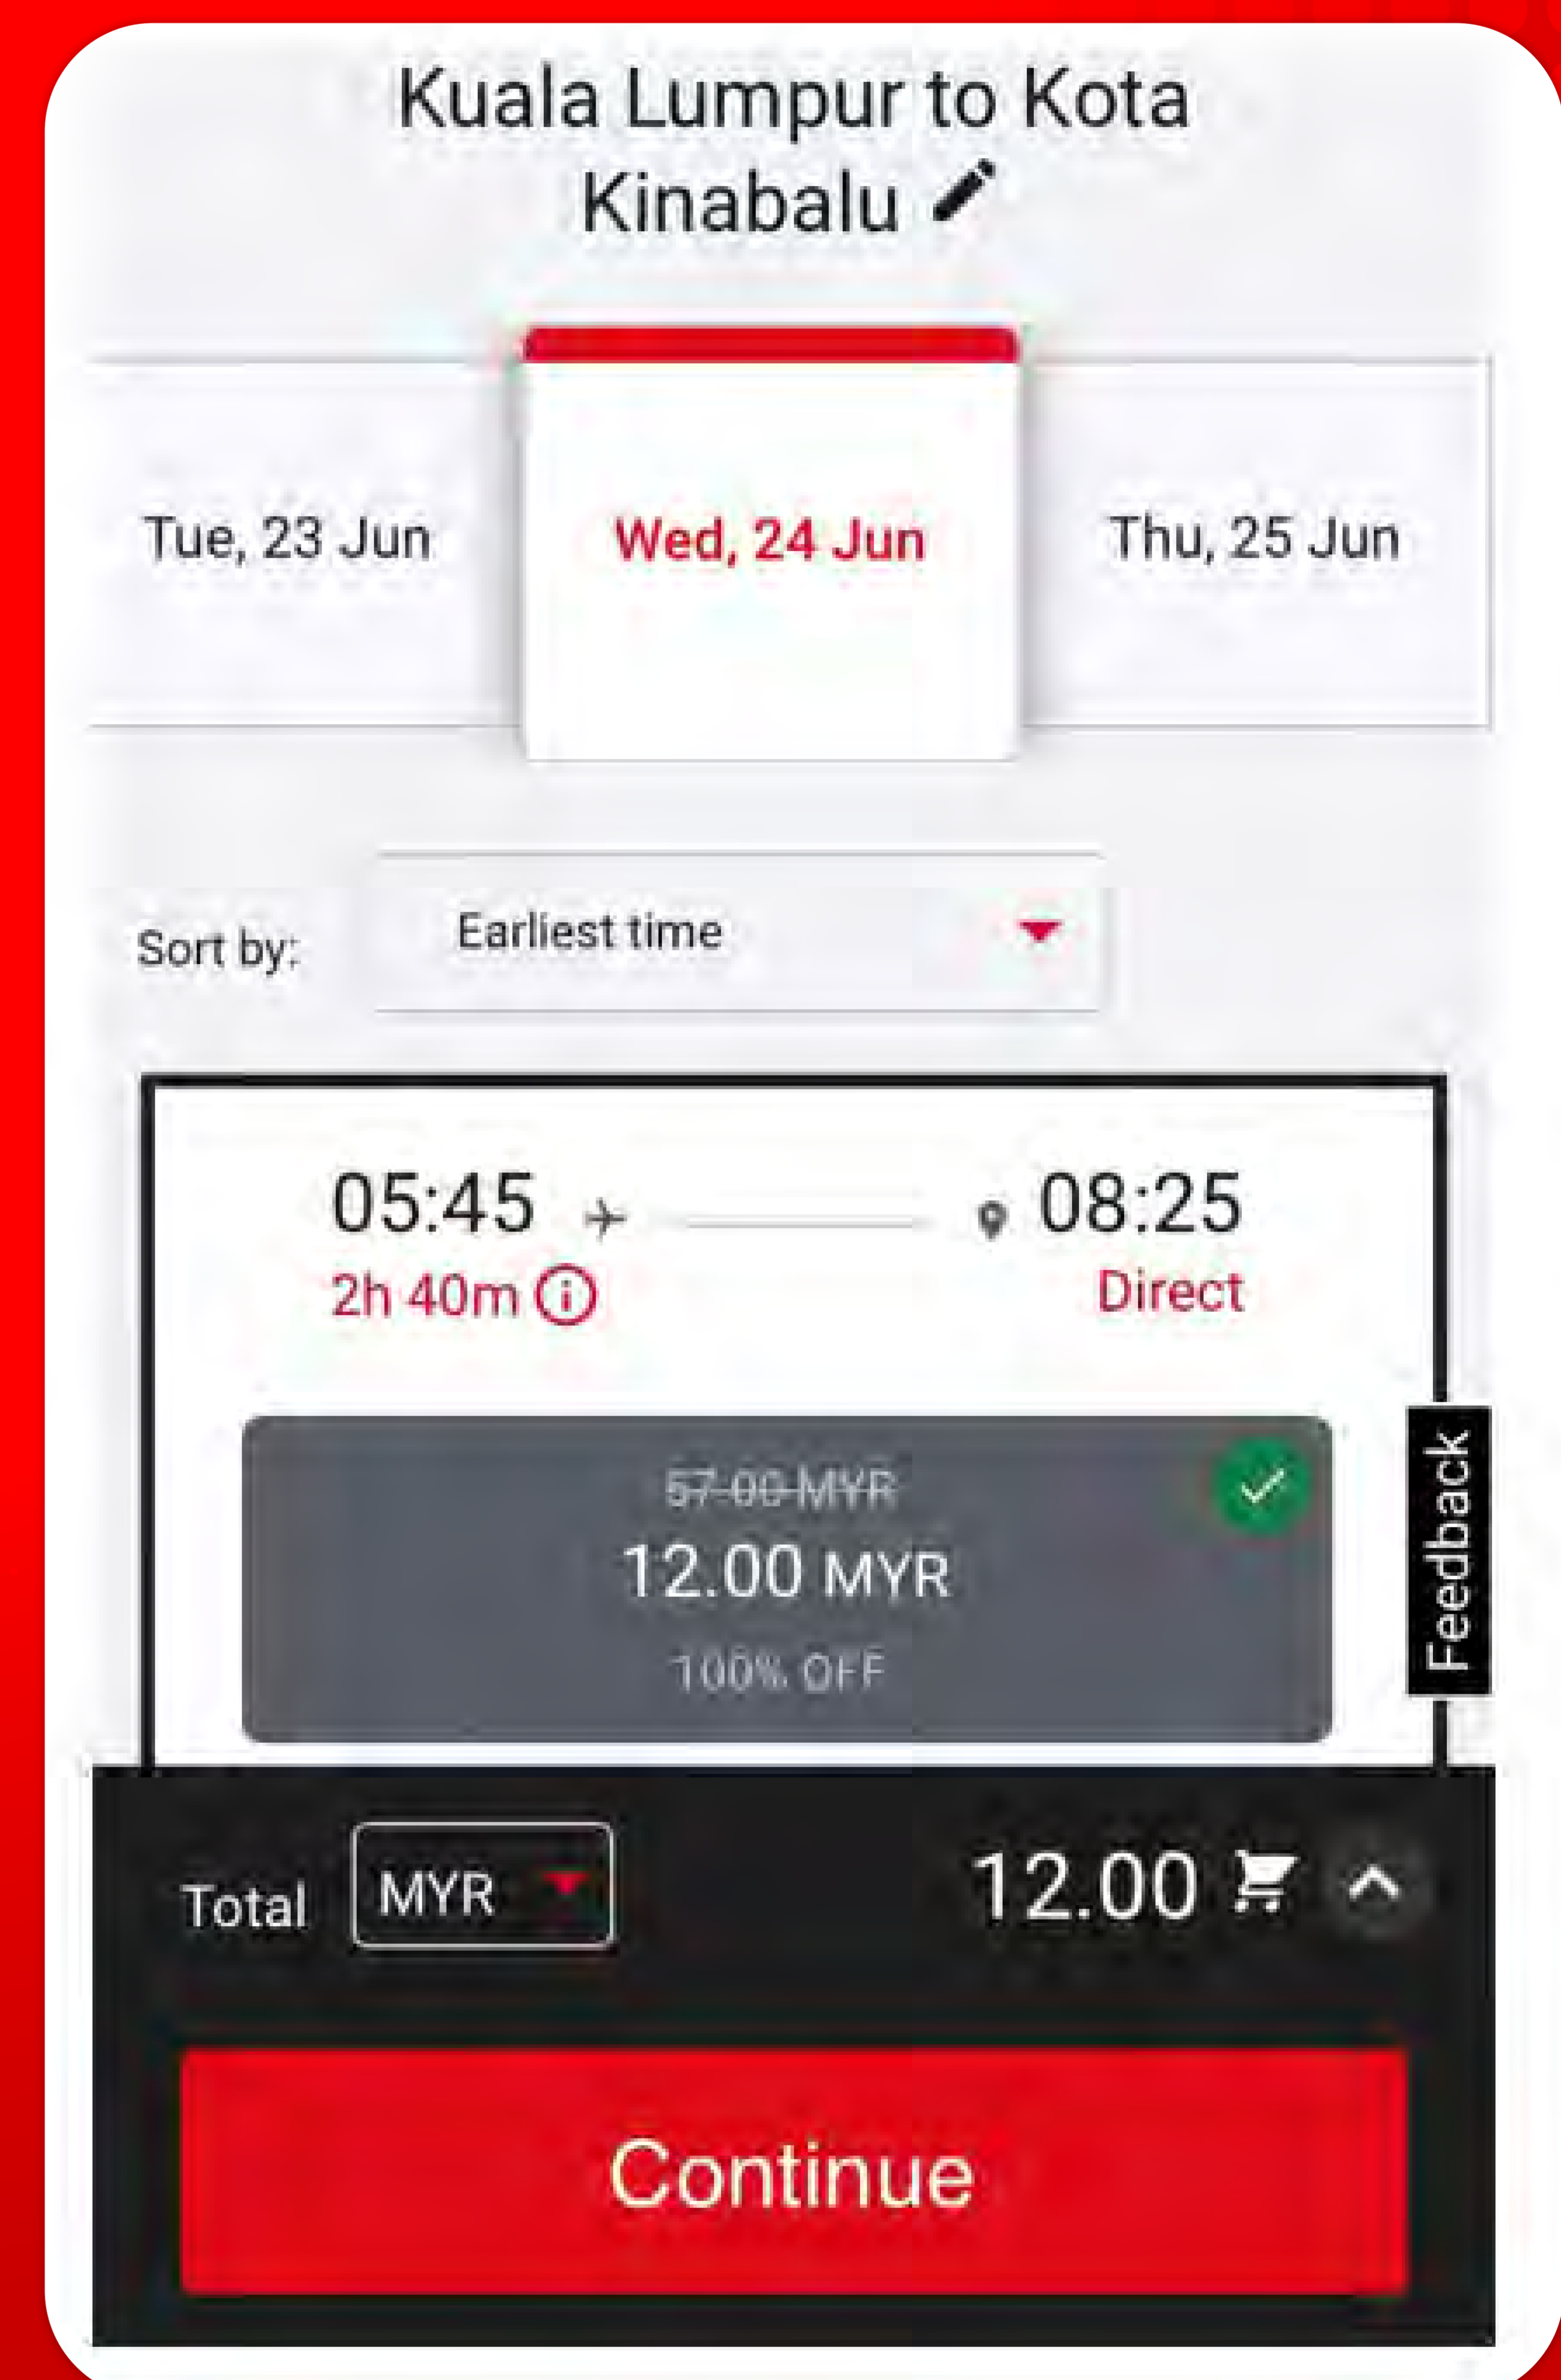

ASEAN UNLIMITED GIVES YOU: **UNLIMITED FLIGHTS ACROSS ASEAN AND WITHIN MALAYSIA!**

Unlimited flights to these destinations within Malaysia!

Alor Setar ✈️ Langkawi ✈️ Penang ✈️ Kota Bharu ✈️ Ipoh ✈️ Kuala Lumpur
Terengganu ✈️ Johor Bahru ✈️ Kota Kinabalu ✈️ Miri ✈️ Kuching ✈️ Tawau
Sandakan ✈️ Sibul ✈️ Bintulu ✈️ Labuan

Fly from/to

| Kuala Lumpur | Langkawi | Penang | Johor Bahru | Kota Kinabalu | Kuching |
|---|--|---|--|--|---|
| <ul style="list-style-type: none"> → Alor Setar → Langkawi → Penang → Johor Bahru → Terengganu → Kota Bharu → Kuching → Sibü → Bintulu → Miri → Labuan → Kota Kinabalu → Sandakan → Tawau | <ul style="list-style-type: none"> → Kuala Lumpur → Penang → Johor Bahru → Ipoh → Kota Bharu → Kuching | <ul style="list-style-type: none"> → Kuala Lumpur → Langkawi → Johor Bahru → Kota Kinabalu → Kuching → Kota Bharu → Sibü | <ul style="list-style-type: none"> → Kuala Lumpur → Alor Setar → Langkawi → Penang → Ipoh → Kota Kinabalu → Kuching → Sibü → Miri → Tawau → Kota Bharu → Bintulu | <ul style="list-style-type: none"> → Kuala Lumpur → Penang → Johor Bahru → Kota Bharu → Kuching → Sibü → Bintulu → Miri → Sandakan → Tawau → Terengganu | <ul style="list-style-type: none"> → Kuala Lumpur → Penang → Kota Bharu → Johor Bahru → Kota Kinabalu → Miri → Bintulu → Sibü → Langkawi |

ASEAN COUNTRIES

Singapore → Thailand → Indonesia → Philippines → Vietnam → Laos
 Brunei → Cambodia → Myanmar

*Price quoted is only for Asean Unlimited and excludes government taxes, fees and charges as well as any add-ons. Asean Unlimited is for redemption of flights bearing AK carrier code only. Flight booking must be made 14 days before departure. T&Cs: <https://air.asia/CSbb3>

If your selected flight is not marked with "**100% OFF**", chances are the dates are not available for redemption. Don't worry, **you can still find an available flight by changing your travel dates.**