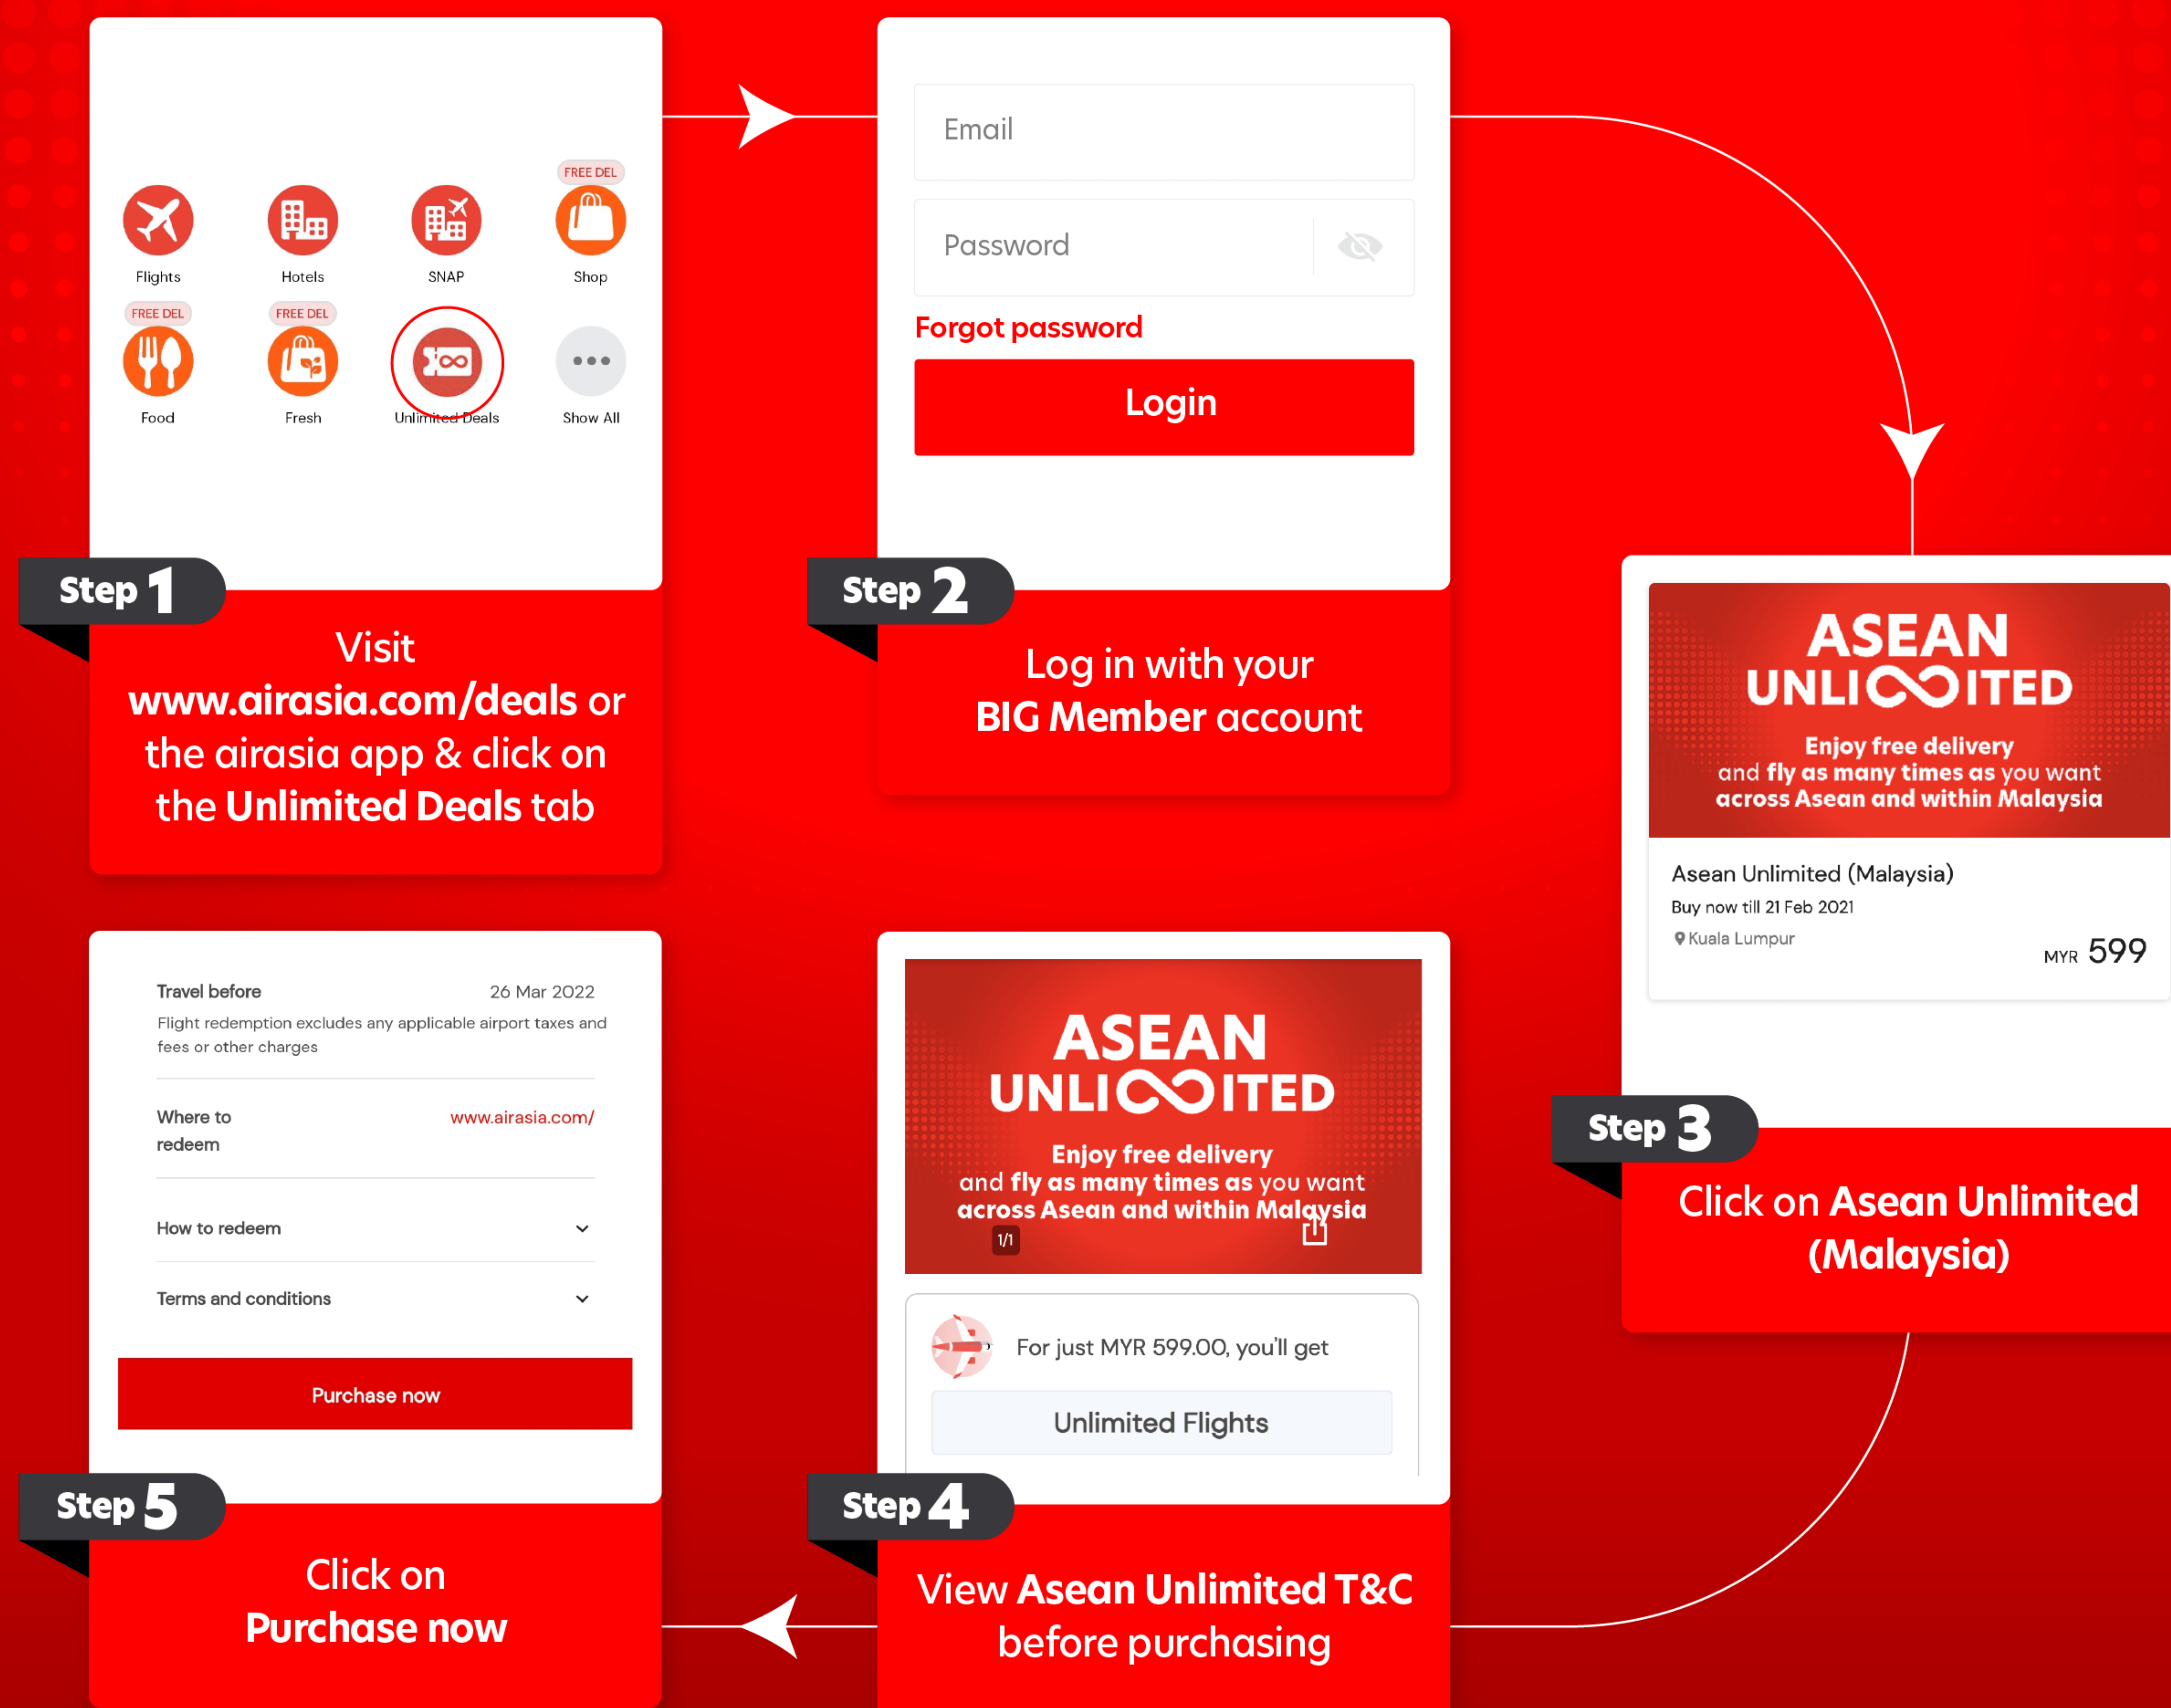

ASEAN UNLIMITED GIVES YOU: **UNLIMITED FLIGHTS ACROSS ASEAN AND WITHIN MALAYSIA!**

Unlimited flights to these destinations within Malaysia!

Alor Setar ✈️ Langkawi ✈️ Penang ✈️ Kota Bharu ✈️ Ipoh ✈️ Kuala Lumpur
Terengganu ✈️ Johor Bahru ✈️ Kota Kinabalu ✈️ Miri ✈️ Kuching ✈️ Tawau
Sandakan ✈️ Sibul ✈️ Bintulu ✈️ Labuan

Unlock these dream destinations around Asean!

Singapore ✈️ Thailand ✈️ Indonesia ✈️ Philippines ✈️ Vietnam ✈️ Laos
Brunei ✈️ Cambodia ✈️ Myanmar

What's more? Unlimited Free Delivery!

By purchasing Asean Unlimited, you can enjoy **Unlimited Free Delivery** for every order made on **airasia Shop, Fresh and Food**. This offer is available from **3 Mar 2021 to 26 March 2022** for deliveries in the Klang Valley with more locations in the future!

HOW TO PURCHASE ASEAN UNLIMITED

Pass Sale until 7 Mar 2021

*Price quoted is only for Asean Unlimited and excludes government taxes, fees and charges as well as any add-ons. Asean Unlimited is for redemption of flights bearing AK carrier code only. Flight booking must be made 14 days before departure. T&Cs: <https://air.asia/CSbb3>

HOW TO REDEEM UNLIMITED FLIGHTS

Travel Period: Now - 26 Mar 2022

*Price quoted is only for Asean Unlimited and excludes government taxes, fees and charges as well as any add-ons. Asean Unlimited is for redemption of flights bearing AK carrier code only. Flight booking must be made 14 days before departure. T&Cs: <https://air.asia/CSbb3>