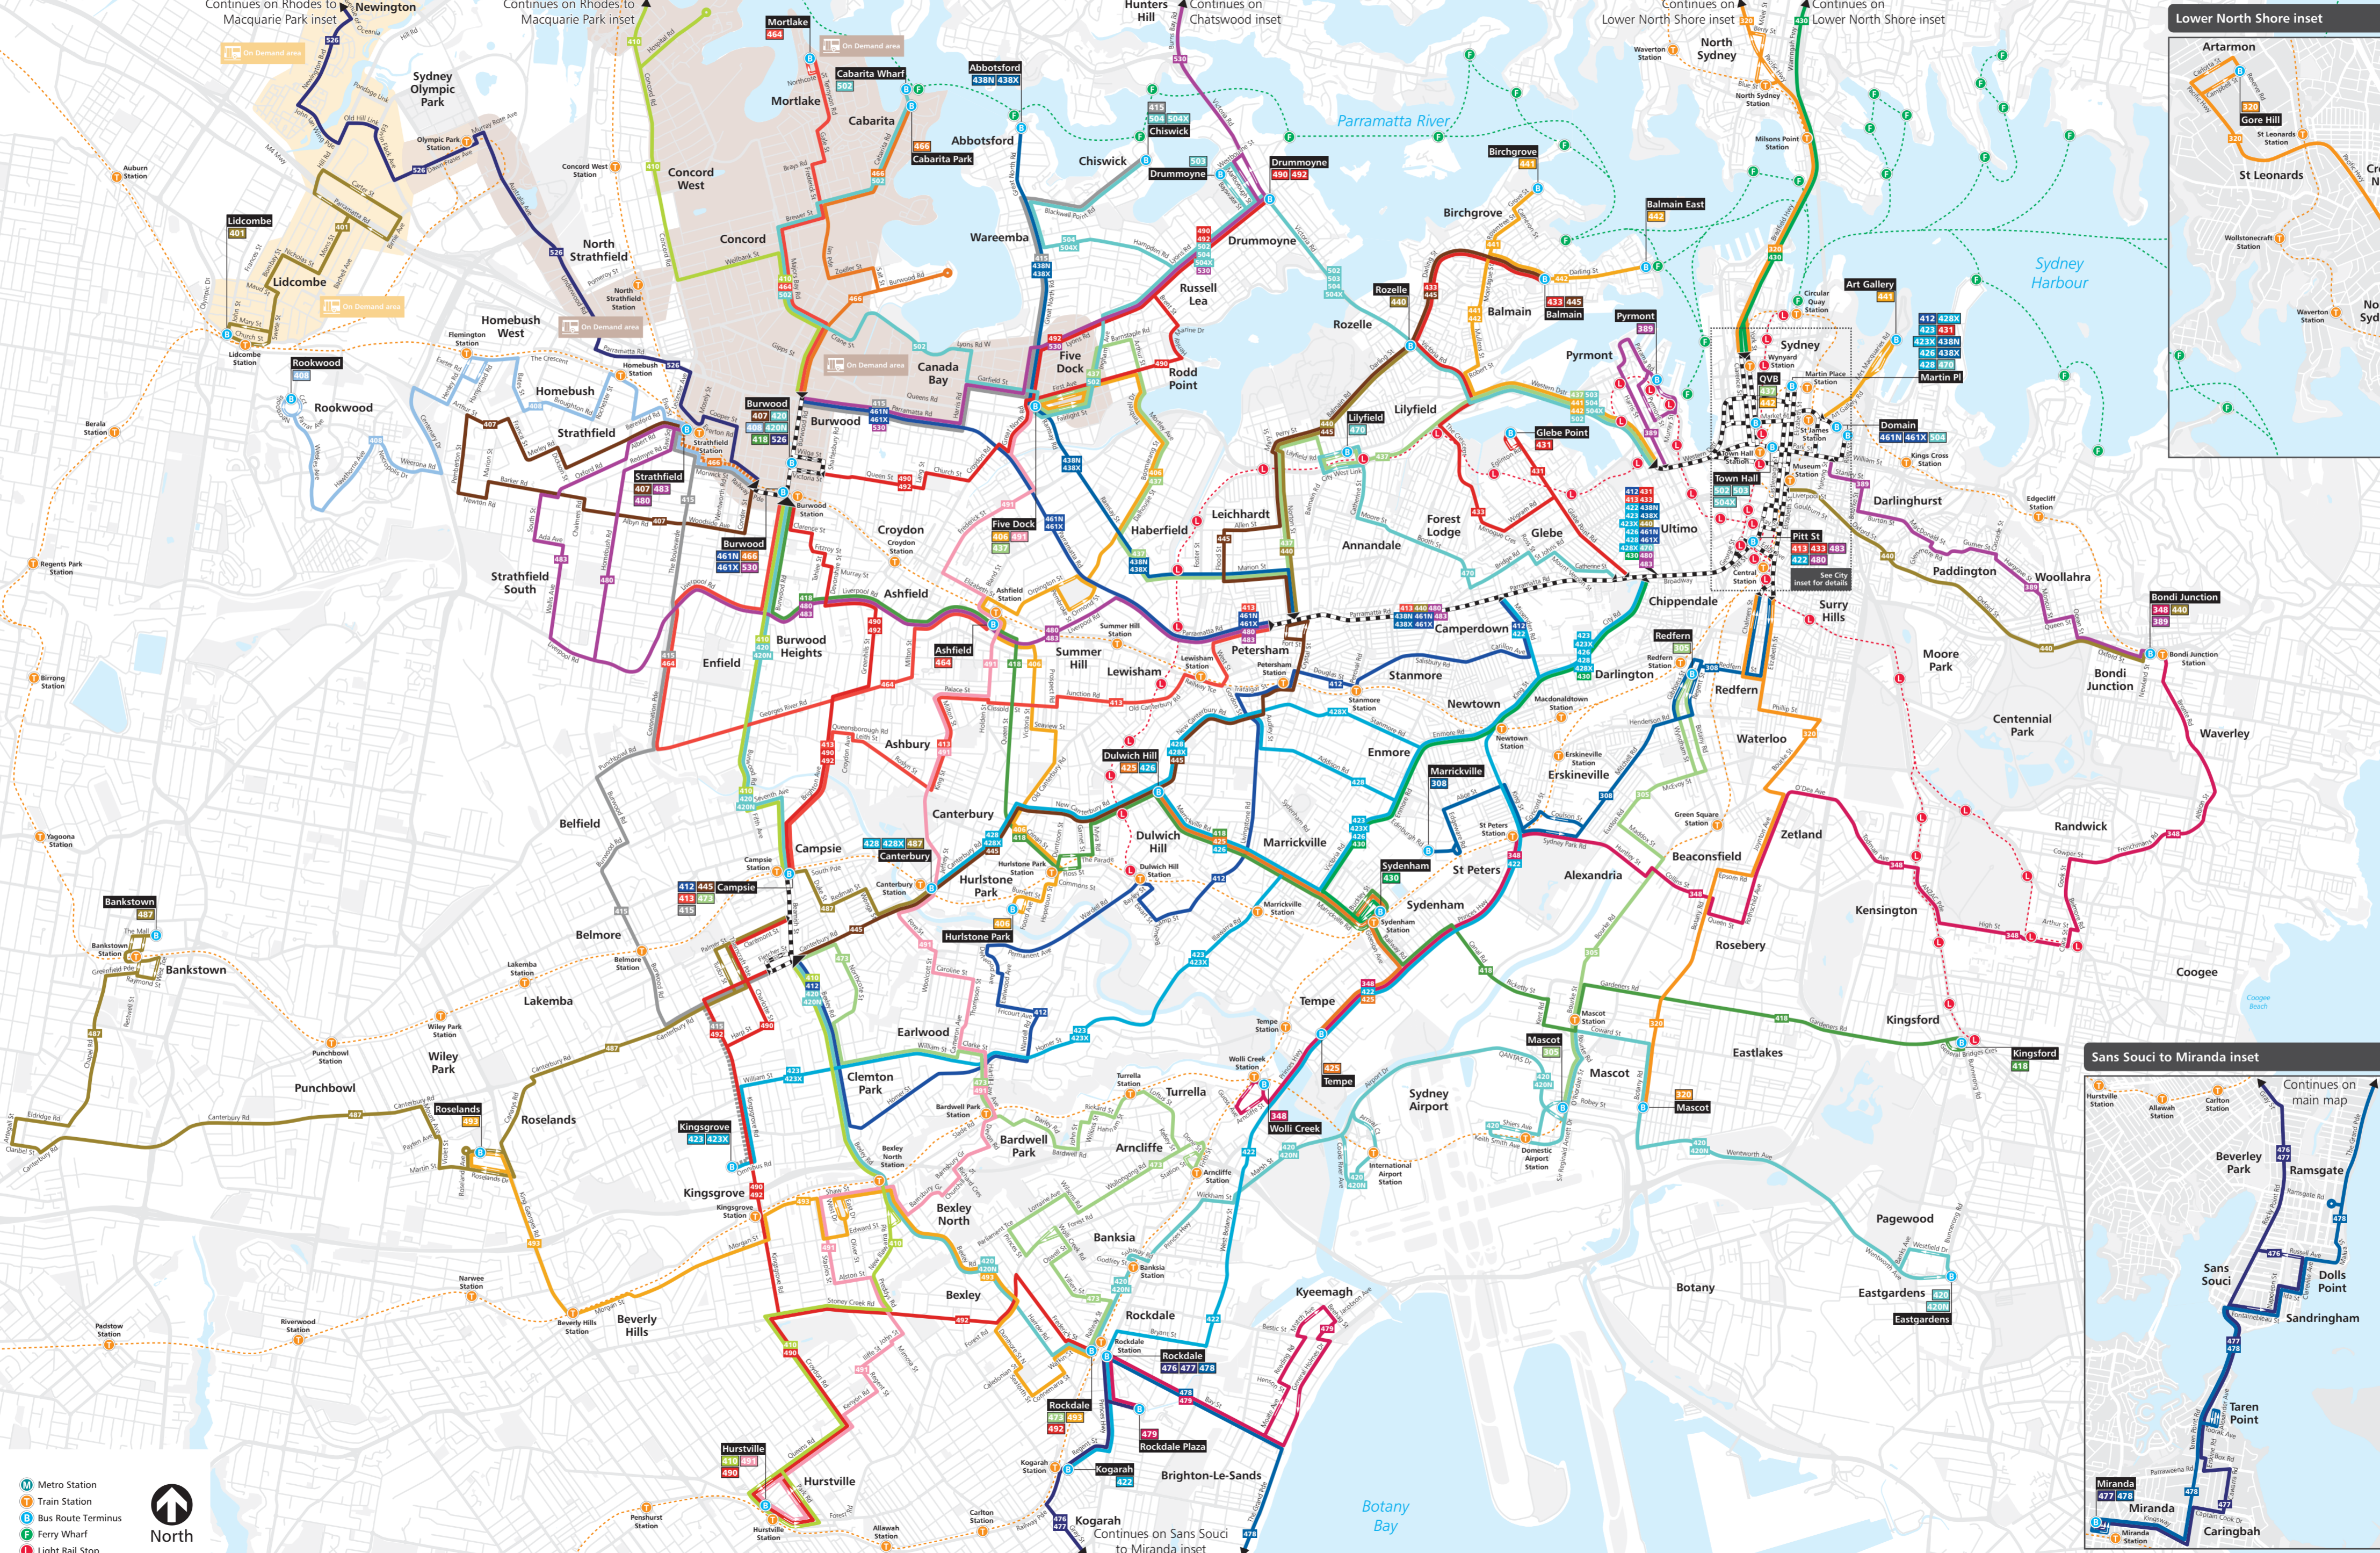

Rhodes to Macquarie Park inset

Chatswood inset

Lower North Shore inset

City inset

Sans Souci to Miranda inset

**Legend**

- Bus Route
- Diversion/Extended Route
- Bus Route Terminus
- Multiple Routes on Corridor
- Bus Route Number

Metro Station  
 Train Station  
 Bus Route Terminus  
 Ferry Wharf  
 Light Rail Stop

North