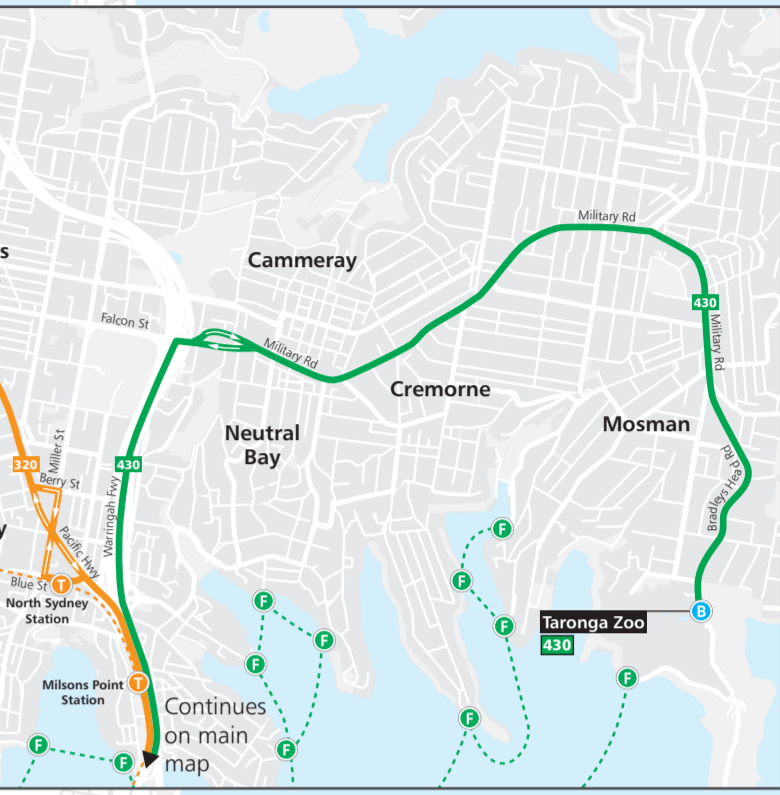

Rhodes to Macquarie Park inset

Chatswood inset

Lower North Shore inset

City inset

Sans Souci to Miranda inset

**Legend**

- Bus Route
- Diversion/Extended Route
- Bus Route Terminus
- Multiple Routes on Corridor
- Bus Route Number

Metro Station  
 Train Station  
 Bus Route Terminus  
 Ferry Wharf  
 Light Rail Stop

North