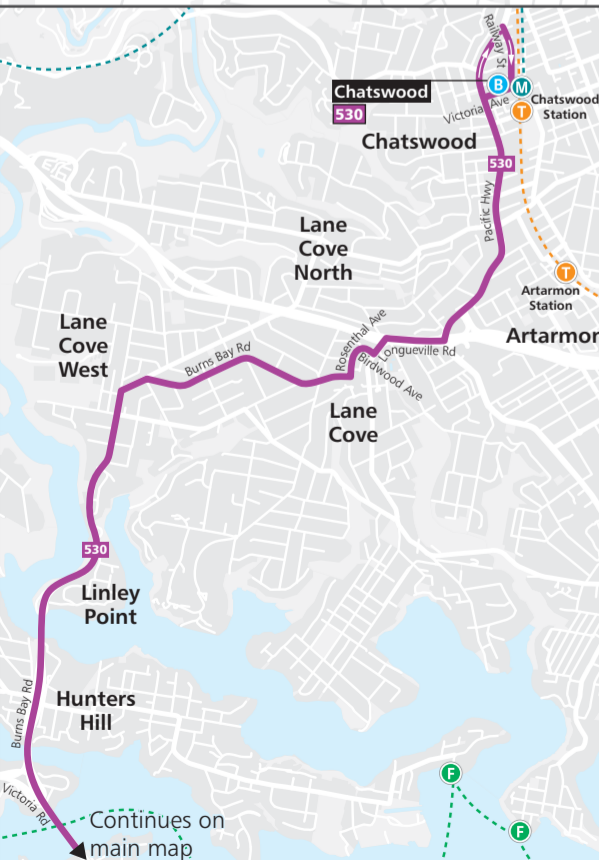

Rhodes to Macquarie Park inset

Chatswood inset

Lower North Shore inset

City inset

Sans Souci to Miranda inset

**Legend**

- Bus Route
- Diversion/Extended Route
- Bus Route Terminus
- Multiple Routes on Corridor
- Bus Route Number

Metro Station  
 Train Station  
 Bus Route Terminus  
 Ferry Wharf  
 Light Rail Stop

North