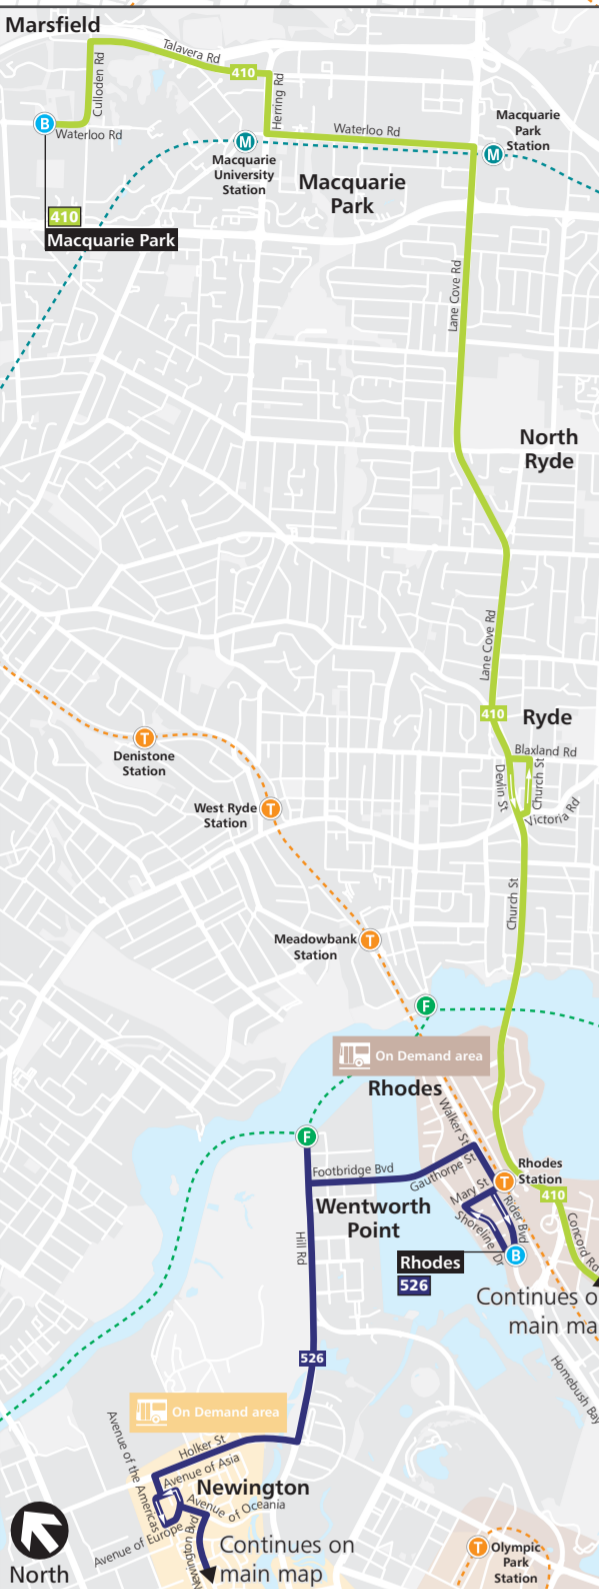

Rhodes to Macquarie Park inset

Chatswood inset

Lower North Shore inset

City inset

Sans Souci to Miranda inset

**Legend**

- Bus Route
- Diversion/Extended Route
- Bus Route Terminus
- Multiple Routes on Corridor
- Bus Route Number

Metro Station  
 Train Station  
 Bus Route Terminus  
 Ferry Wharf  
 Light Rail Stop

North