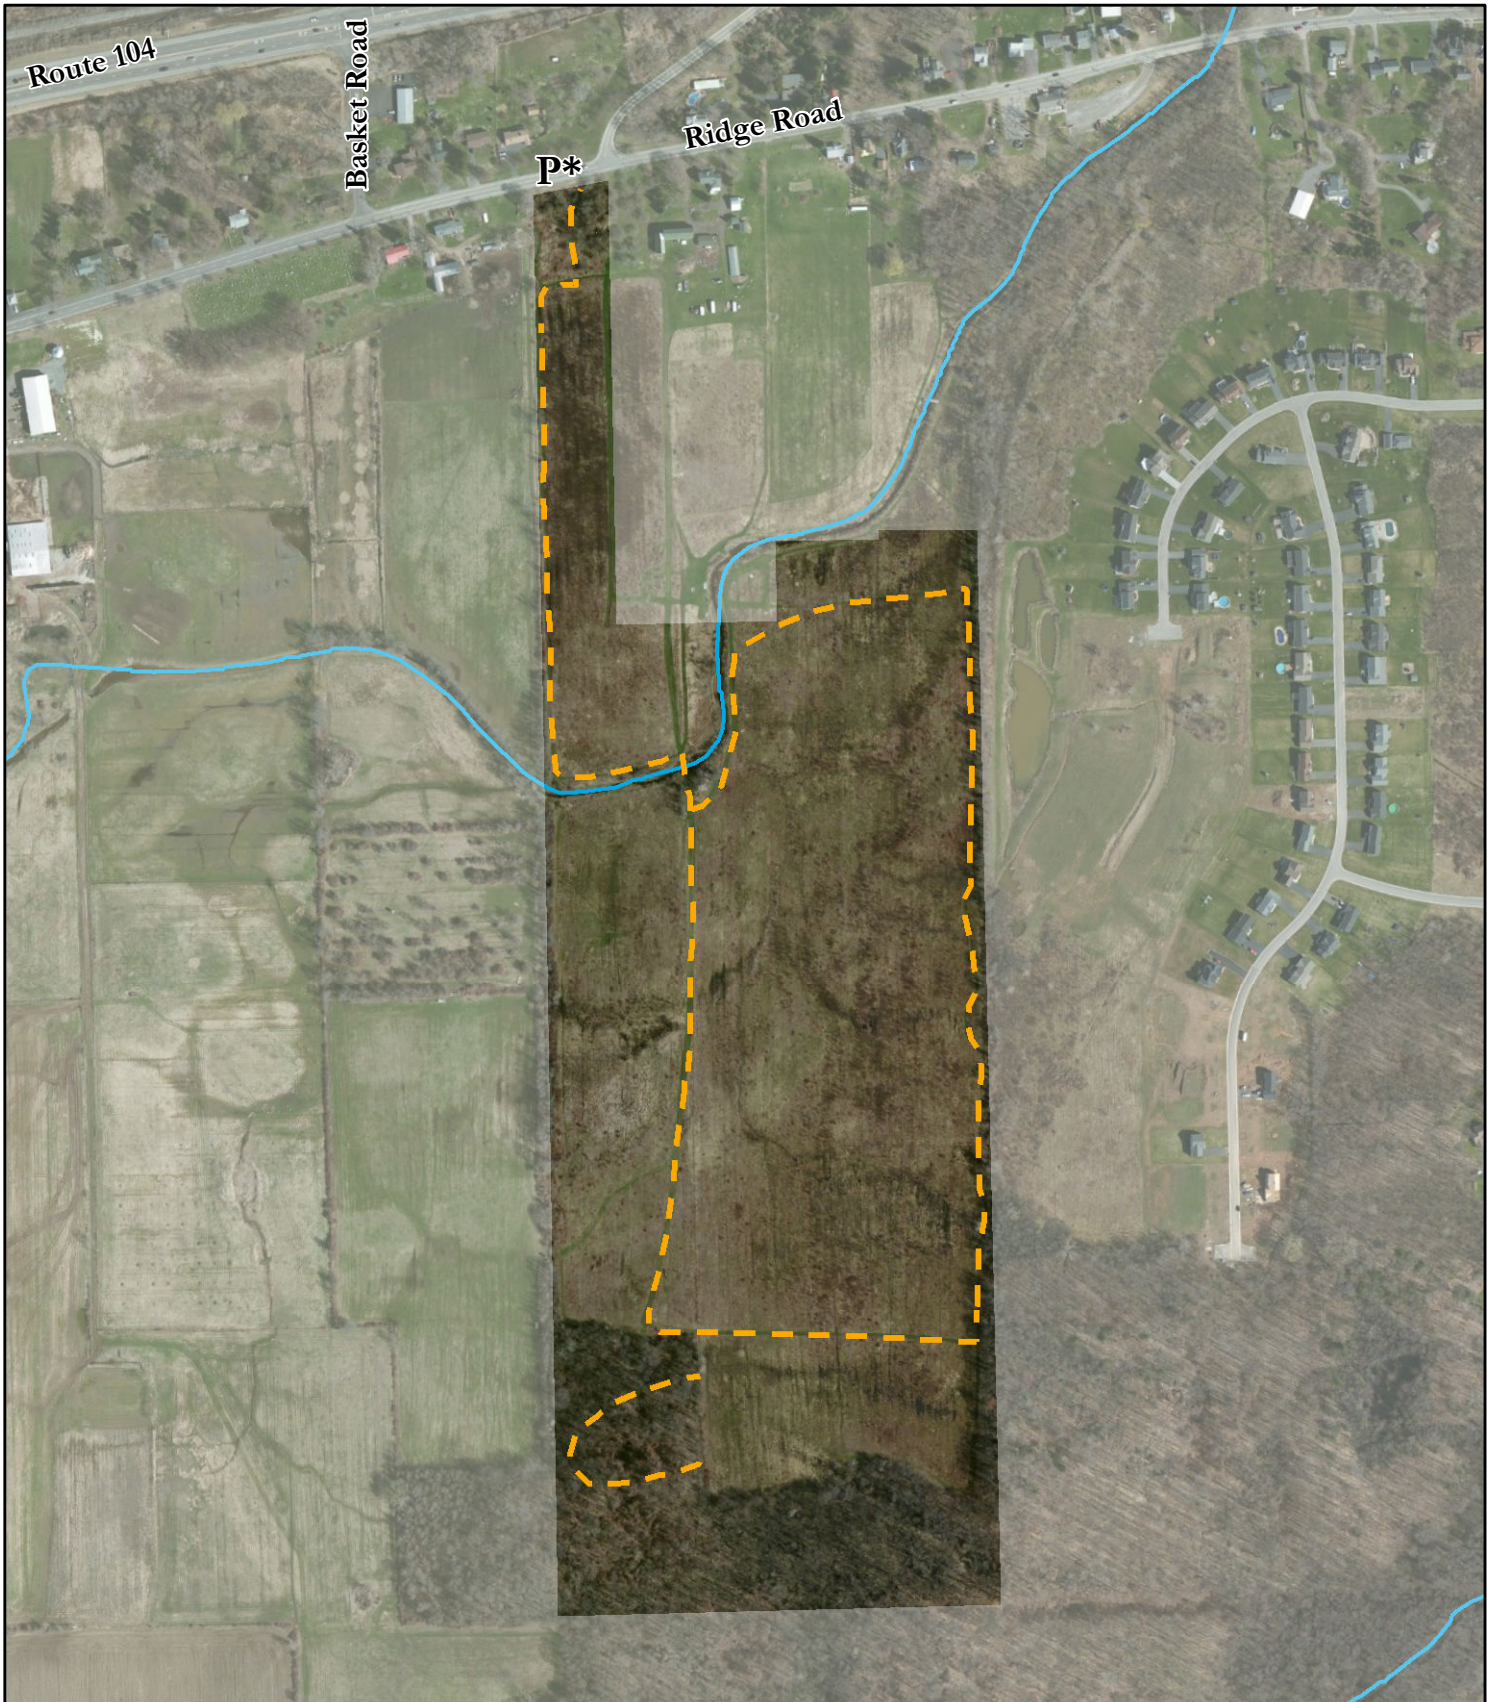

Eva and Harlan Braman Preserve

Approximate address: 1717 Ridge Road, Webster | Park at your own risk along shoulder

0 125 250 500 Feet

Map created March 2014

* Park along roadside at your own risk

- Trail
- Four Mile Creek

**GENESEE
LAND TRUST**
preserve. protect.
geneseeandtrust.org