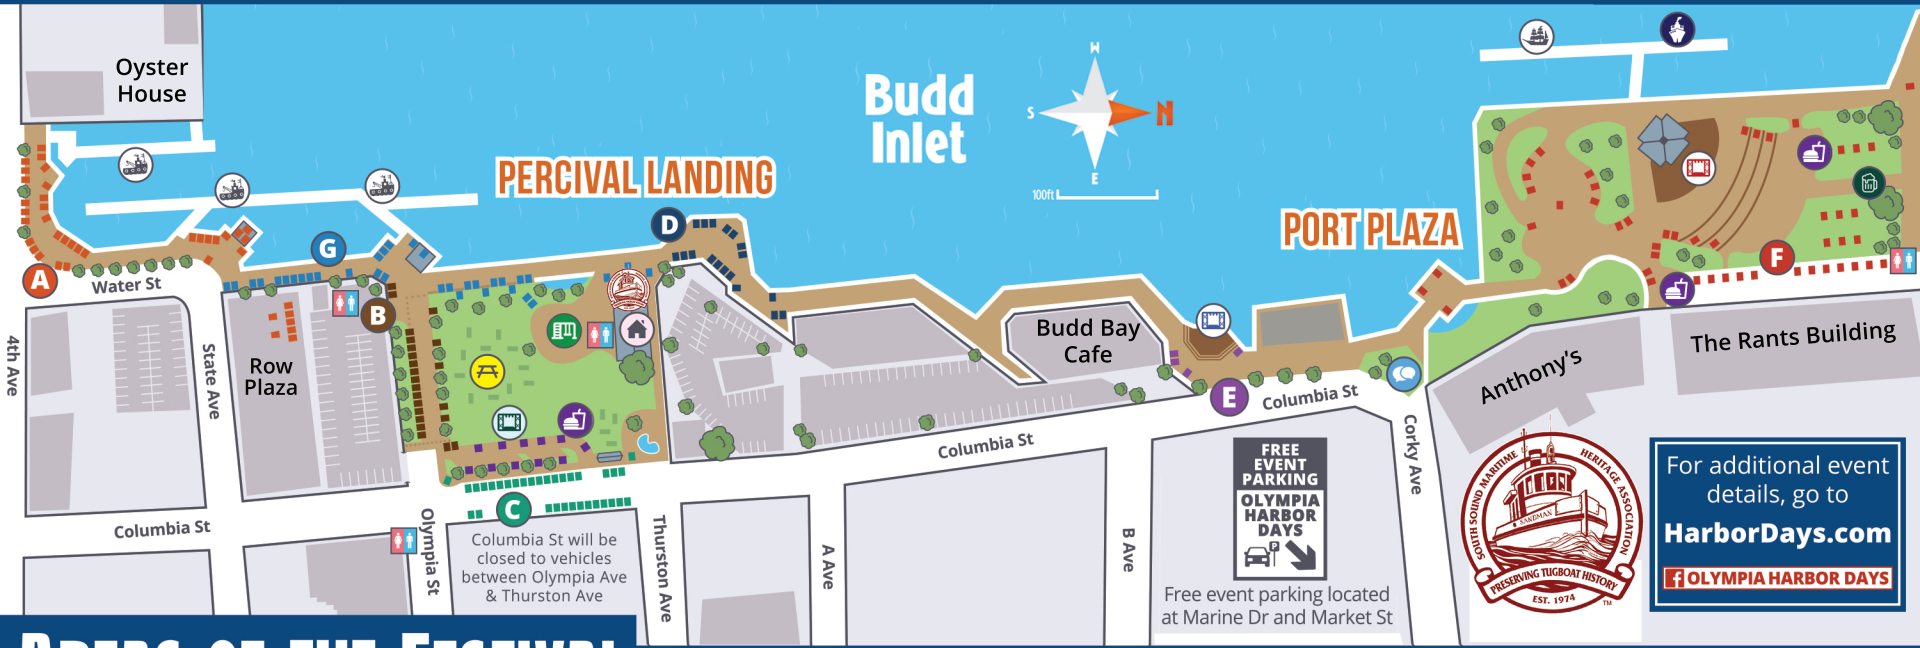

OLYMPIA HARBOR DAYS

Friday, Saturday, and Sunday Every Labor Day Weekend

AREAS OF THE FESTIVAL

- A** Arts & Crafts Vendors
- B** Arts & Crafts Vendors
- C** Special Presentations
- D** Arts & Crafts Vendors
- E** Arts & Crafts Vendors
- F** Tribal Sharings & RC Models
- G** Commercial Vendors

- Beer Garden
- Food & Beverage
- Main Stage
- Midway Stage
- Tower Stage
- Harbor House History & Info Center
- Tugboats and Workboats
- Tall Ship, Lady Washington
- Historic Steamship, Virginia V

- SSMHA
- Port of Olympia
- Kids' Playground
- Free Speech Area
- Picnic Tables