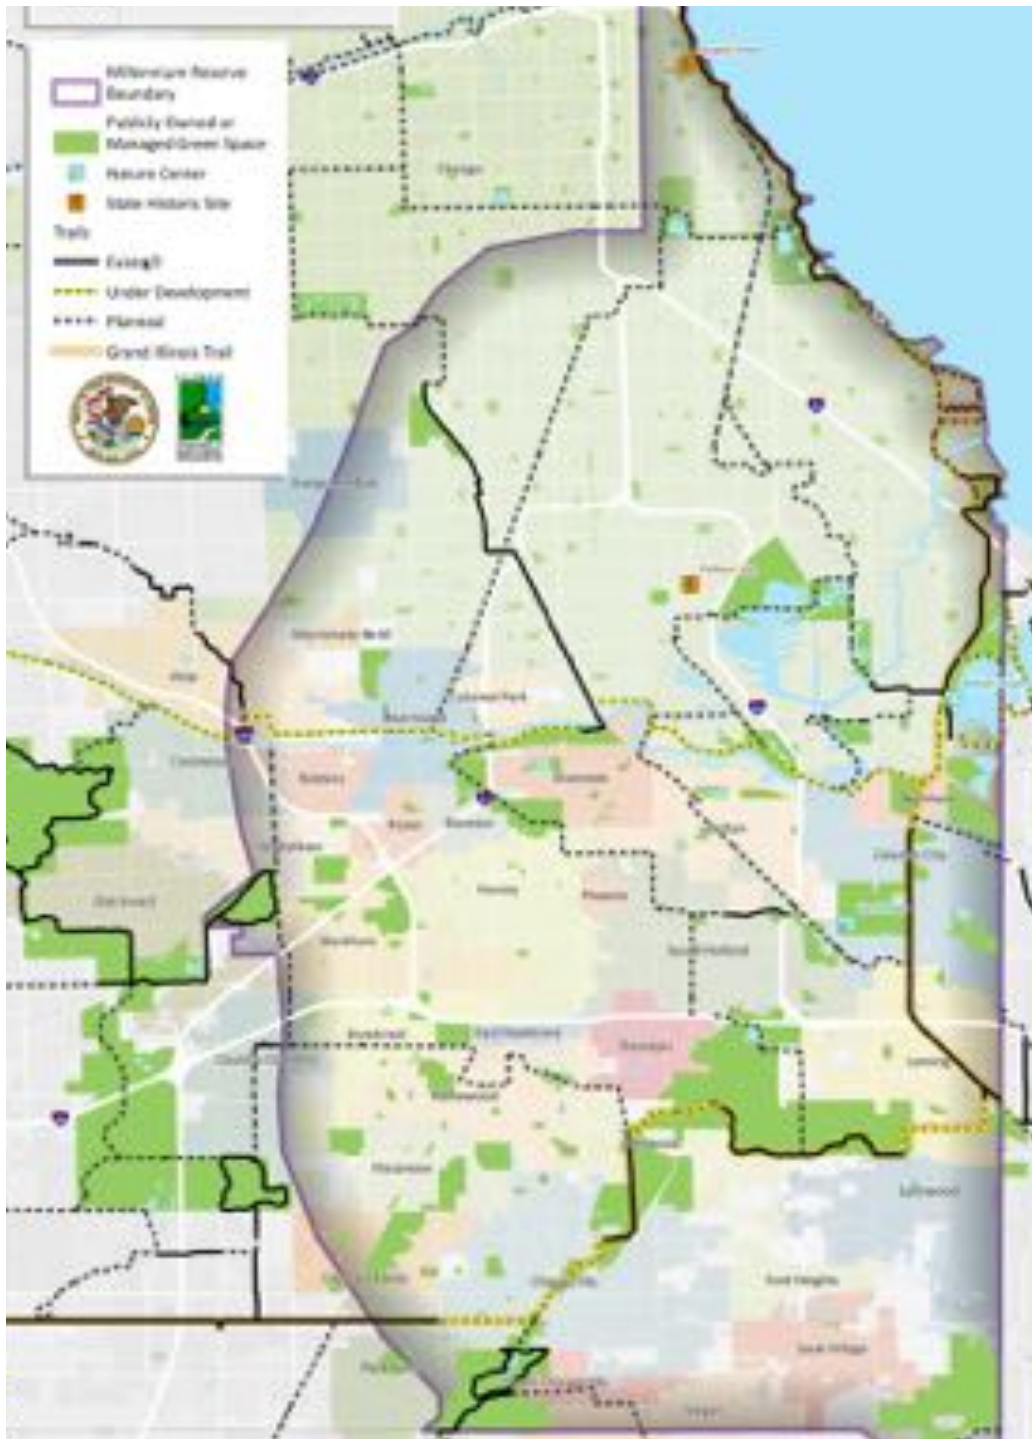

Millennium Reserve

Suellen Burns
Senior Advisor - Millennium Reserve
IL Dept. of Natural Resources

Priorities of Regional Significance

- Expanded outdoor recreation
- Ecological restoration
- Stormwater management
- Brownfield redevelopment
- Industrial jobs
- National park and heritage designations
- Environmental education
- Rebranding the region

IDNR

DEPARTMENT OF
NATURAL
RESOURCES

Land

- 134,500 acres total
- aggregate open space of 15,000 acres
- 2,000 acres of former industrial lands (brownfields)

**“Cultivating Productive Landscapes:
A vision for community-based urban
food systems in Millennium Reserve”**