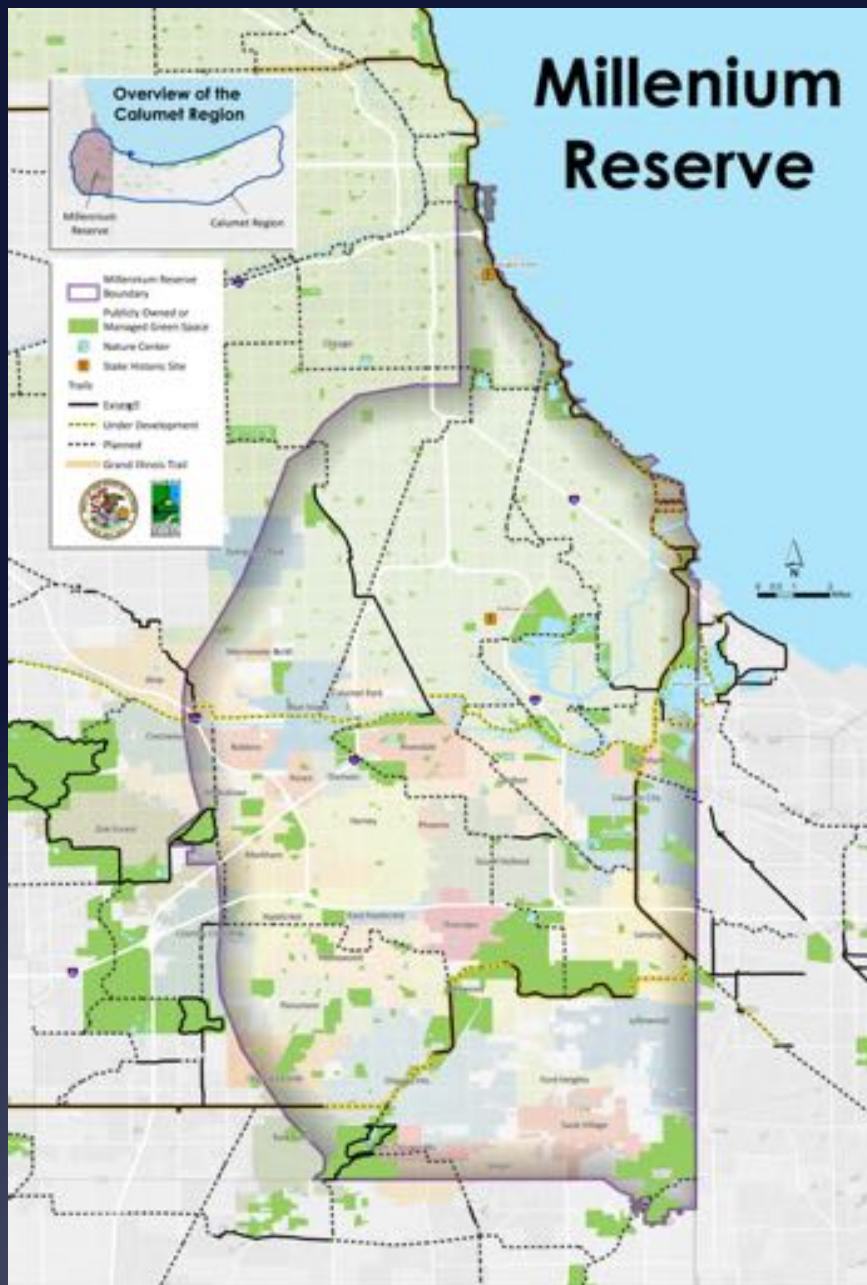

Millennium Reserve

Suellen Burns
Senior Advisor - Millennium Reserve
IL Dept. of Natural Resources

Priorities of Regional Significance

- Expanded outdoor recreation
- Ecological restoration
- Stormwater management
- Brownfield redevelopment
- Industrial jobs
- National park and heritage designations
- Environmental education
- Rebranding the region

IDNR

DEPARTMENT OF
NATURAL
RESOURCES

Land

- 134,500 acres total
- aggregate open space of 15,000 acres
- 2,000 acres of former industrial lands (brownfields)

**“Cultivating Productive Landscapes:
A vision for community-based urban
food systems in Millennium Reserve”**