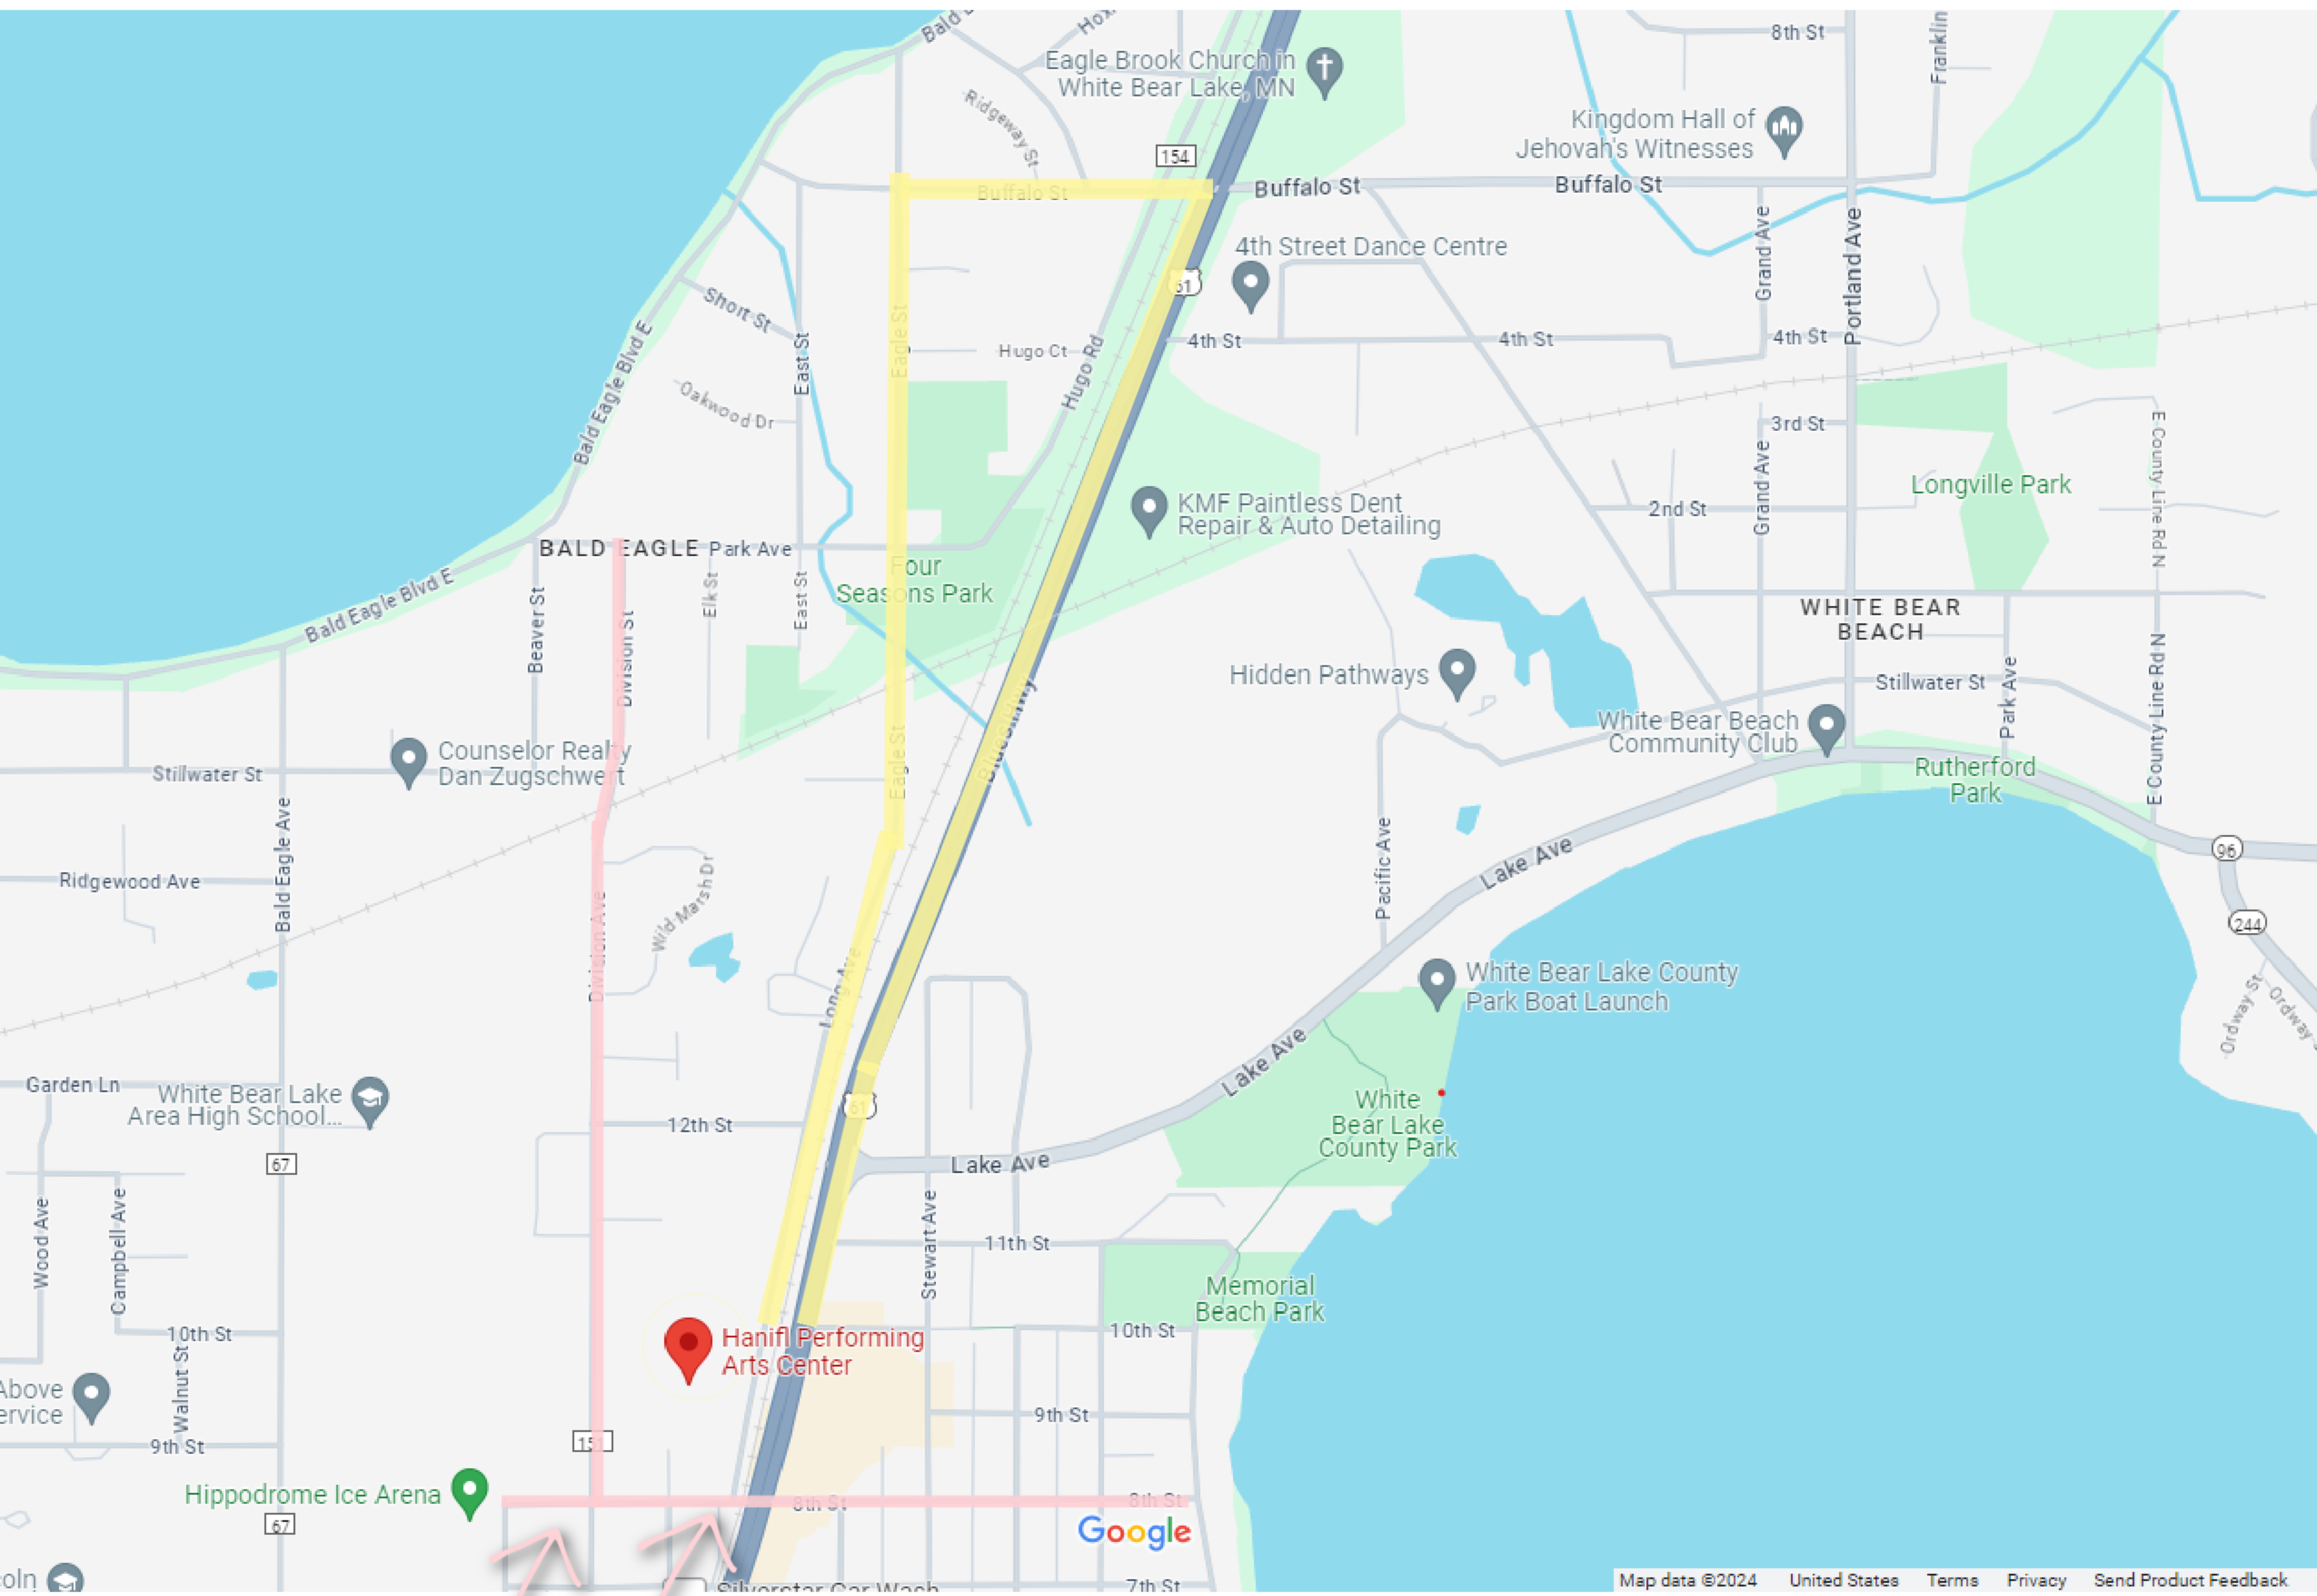

Hanifl Performing Arts Center

Lakeshore Players Theatre — Children's Performing Arts

DETOUR for accessing the Hanifl Performing Arts Center beginning June 10, 2024.

DIRECTIONS FOR ACCESS FROM THE SOUTH:

1. Continue North on Hwy 61.
2. Turn left on Buffalo Street.
3. Turn left on Eagle Street.
4. Eagle Street will turn into Long Avenue.
5. Hanifl Performing Arts Center will be on your right.

8th Street & Division Street/Avenue **CLOSED**
Starting Monday, June 10