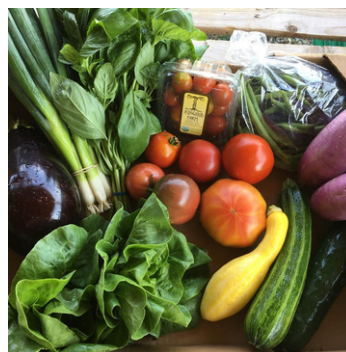

DAYBREAK GROWERS ALLIANCE

Small farms working together to bring you the best of Maine's harvest.

FARM SHARES 2019

LOCAL 25 BOX

6-8 seasonal Certified Organic vegetables, designed for 1 to 2 adults, and customized to your preferences.

PRICE PER
DELIVERY

\$25

FAMILY BOUNTY

8 to 12 seasonal Certified Organic vegetables, designed for a family of 4, customized to your preferences.

\$35

EAT YOUR GREENS

3 to 4 types of Certified Organic greens in each share. Includes salad greens, herbs & cooking greens. Customized to your preferences.

\$12.5

FRUIT SHARE

A seasonal array of fresh local fruits, including rhubarb, strawberries, raspberries, blueberries, tomatoes, peaches and more. Customized to your preferences.

\$18

MEAT SHARES

Choose from Local Meat, 100% Organic Meat, or a Whole Chicken share. Customized to your preferences.

OTHER ITEMS AVAILABLE SEASONALLY!

You can also add on extra
veggies, fruits or farm products
each week as you like, to save
yourself a trip to the market!

All of our farm products are
grown & harvested in Maine by
small farmers & producers who
value the health of our
community, our land, and our
future