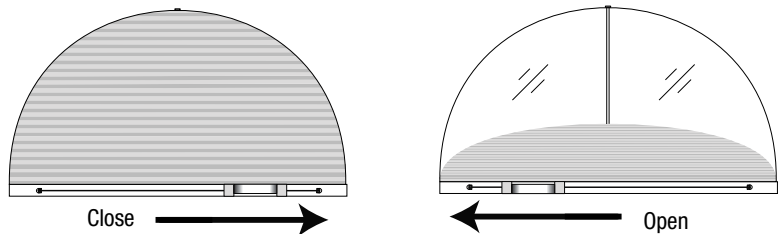

Product Information

Parasol® Cellular Shades - SlideArch™

Product Features

- Fits arched window openings (Inside mount only)
- Smooth up and down operation using sliding handle
- Arch trim provided to reduce light gaps when arch is closed
- Rail color with color coordinate with fabric selection
  - See pages 47-49 for color coordination chart

Size Standards

See Size Standards on pages 12-14

Hardware Included

- Installation Brackets
- Arch Trim (colors: Snowfall, Old Ivory)
- Center Bracket (3/8" or 3/4") for shades that exceed 30" in width.

Options

- No Charge
  - End Mount Brackets
  - Swivel Brackets
- Surcharge
  - Extension Pole

Mounting Requirements

- 3/8" Pleat
  - Inside Mount (IB)
    - ♦ Minimum Mounting Depth, flush mount:
      - Installation Bracket: 1 5/8"
      - End Mount Bracket: 1 1/4"
- 3/4" Pleat
  - Inside Mount (IB)
    - ♦ Minimum Mounting Depth, flush mount:
      - Installation Bracket: 2 3/8"
      - End Mount Bracket: 2"

Ordering Notes

- Specify inside (IB) or End mount (EB)
- Include a template with each shade ordered.
- Exclusions:
  - Outside Mount (OB)
  - 3/8" Catalina (P38)
  - 3/4" Galveston (P20), 3/4" Coffee Bay (P18), 3/4" Hampton (P23), 3/4" Byron Bay (P14), 3/4" Zanzibar (P35)
  - 1 1/4" pleat fabrics
  - Double Cellular Fabrics
  - Triple Cellular Fabrics
  - Height of arch may not exceed 1/2 the ordered width
  - Height of imperfect arch may not be less than 30% of ordered width
  - May not share headrail of a standard shade.

Finished Dimensions

(All Allowances are taken from ordered dimensions and may vary +/- 1/8")

- Inside Mount (IB)
  - Rail Unit: -3/16"
  - Arch Height: Ordered Height
  - Fabric Width: -3/8"

Shade Operation

- To close the shade, slide the arch handle to the right.
- To open the shade, slide the arch handle to the left.