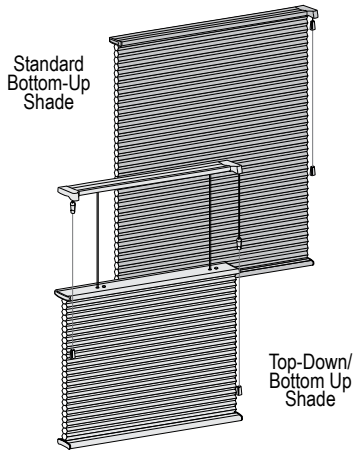

Product Information

Parasol® Cellular Shades - Cordlock

Product Features

- Fits rectangular window openings
- Color coordinated headrail, bottom rail, end caps and pull cord
  - See pages 47-49 for color coordination chart

Size Standards

See Size Standards on pages 6-8

Mounting Requirements

- 3/8" Pleat
  - Inside Mount (IB)
    - ♦ Minimum Mounting Depth
      - Standard Installation bracket: 1"
      - Swivel bracket: 1/2"
    - ♦ Minimum Mounting Depth, flush mount
      - Standard Installation bracket: 1 5/8"
      - Swivel bracket: 1 1/4"
      - End Mount bracket: 1 1/4"
  - Outside Mount (OB)
    - ♦ Minimum Flat Vertical Surface
      - Standard Installation bracket: 5/8"
- 3/4" Pleat, Double and Triple Cellular
  - Inside Mount (IB)
    - ♦ Minimum Mounting Depth
      - Standard Installation bracket: 1 1/4"
      - Swivel bracket: 1/2"
    - ♦ Minimum Mounting Depth, flush mount
      - Standard Installation bracket: 2 3/8"
      - Swivel bracket: 2"
      - End Mount bracket: 2"
  - Outside Mount (OB)
    - ♦ Minimum Flat Vertical Surface
      - Standard Installation bracket: 1"

Finished Dimensions

- Inside Mount (IB)
  - Headrail Unit: -3/16"
  - Shade Height: Ordered Height
  - Fabric Width: -3/8"
- Outside Mount (OB)
  - Headrail Unit: Ordered Width
  - Shade Height: Ordered Height
  - Fabric Width: -3/16"
- End Mount (EB)
  - Headrail Unit: -3/16"
  - Shade Height: Ordered Height
  - Fabric Width: -3/8"
- 2-On-1 Headrail Center Gap: 1/4"

Important Child Safety Note

The revised American National Standard for Safety of Corded Window Covering products requires if corded window products are used in the home, cord cleats or cord tension locks must be properly installed.

Standard Cord Drops

- Cord length is 2/3 of shade length.

Hardware Included

- Installation Brackets
- Cord Cleats

Options

- No Charge
  - Non-operable
  - Swivel Brackets (IB only)
  - End Mount Brackets
  - Spacer Blocks
  - Extension Brackets
  - Hold-Down Brackets
  - Hardware color substitution
- Surcharge
  - Duo-Lucent™
  - 2-On-1 Headrail (Available as Top-Down or Bottom Up operation)
  - Cut Outs (Standard only - See page 43)
  - Top-Down
  - Top-Down/Bottom-Up

Ordering Notes

- For Standard and Top-Down only, specify control side.
- **Exclusions:**
  - 1 1/4" pleat fabrics
  - Top-Down/Bottom Up with 2-On-1 Headrail
  - Duo-Lucent with 2-on-1 Headrail
  - 2-on-1 Headrail with hold down brackets
- Duo-Lucent Option
  - Different pleat sizes cannot be combined on same shade.
  - Opaque fabric only available on bottom panel.
  - Top panel must be sheer or semi-sheer; bottom panel may be any semi-opaque or opaque fabric.
  - Hardware will coordinate with bottom panel fabric selection

Important Note

- To price, deduct the appropriate **downcharge** from the appropriate Parasol price chart.
- Pull cords and tassels are color-coordinated but lift cords will always be white.

Shade Operation (Operable)