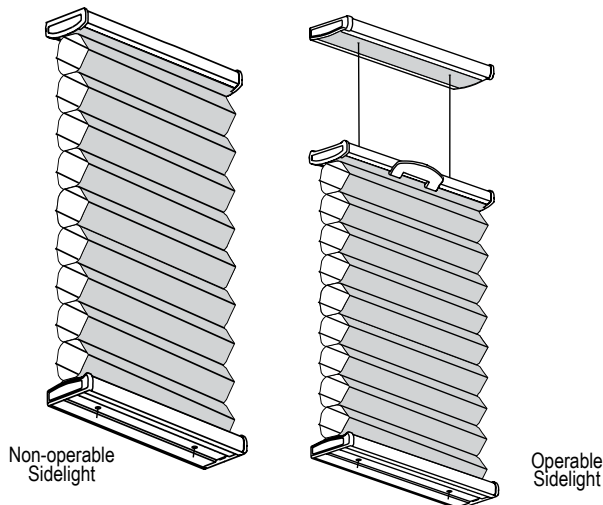

Shade Operation

For smooth operation, use handle when sliding shade right or left to open and close.

Product Information

Parasol® Cellular Shades - Sidelights

Product Features

- Fits rectangular window openings
- Utilizes cordlock rails
- Color coordinated headrail, bottom rail and end caps
 - See pages 47-49 for color coordination chart