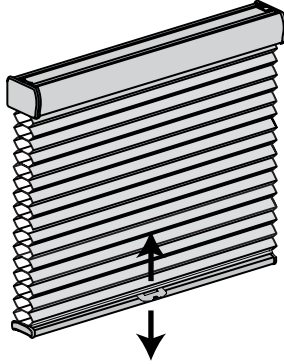

Product Information

Parasol® Cellular Shades - Accu-Rise® Cordless Lift System

Product Features

- Fits rectangular window openings
- Color coordinated headrail, bottom rail and end caps
  - See pages 47-49 for color coordination chart
- Includes clear snap on handle

Mounting Requirements

- 3/8" Pleat, 3/4" Pleat and Double Cellular
  - Inside Mount (IB)/End Mount (EB)
    - ♦ Minimum Mounting Depth
      - Inside mount: 1/2"
      - End mount: 1 1/4"
    - ♦ Minimum Mounting Depth, flush mount
      - Inside mount: 2 1/4"
      - End Mount: 2 3/8"
  - Outside Mount (OB)
    - ♦ Minimum Flat Vertical Surface: 1 1/4"
- 1 1/4" Pleat
  - Inside Mount (IB)/End Mount (EB)
    - ♦ Minimum Mounting Depth
      - Inside mount: 1/2"
      - End mount: 2"
    - ♦ Minimum Mounting Depth, flush mount: 3"
  - Outside Mount (OB)
    - ♦ Minimum Flat Vertical Surface: 1 1/4"

Finished Dimensions

- Inside Mount (IB)
  - Headrail Unit: -3/16"
  - Shade Height: Ordered Height
  - Fabric Width: -3/8"
- Outside Mount (OB)
  - Headrail Unit: Ordered Width
  - Shade Height: Ordered Height
  - Fabric Width: -3/16"
- End Mount (EB)
  - Headrail Unit: -1/2"
  - Shade Height: Ordered Height
  - Fabric Width: -11/16"
- 2-On-1 Headrail Center Gap: 1/4"

Size Standards

See Size Standards on pages 3-5

Hardware Included

- Installation Brackets

Options

- No Charge
  - End Mount Brackets
  - Spacer Blocks
  - Hold-Down Brackets
  - Hardware color substitution
- Surcharge
  - Duo-Lucent™
  - Top-Down/Bottom-Up
  - Extension pole
  - 2-on-1 Headrail

Ordering Notes

- Specify inside (IB), outside (OB) or end (EB) mount.
- Duo-Lucent™ Option
  - Different pleat sizes cannot be combined on same shade.
  - Opaque fabric only available on bottom panel.
  - Top panel must be sheer or semi-sheer; bottom panel may be any semi-opaque or opaque fabric.
  - Hardware will coordinate with bottom panel fabric selection
- **Exclusions:**
  - 3/8" pleat opaque fabrics
  - Triple Cellular fabrics
  - Double Cellular with Top-Down/Bottom-Up and Duo-Lucent
  - 3/8" pleat fabrics with Duo-Lucent option
  - Cut-Outs
  - 2-On-1 Headrail as end mount (EB)
  - 2-On-1 Headrail w/ hold-down brackets
  - 2-On-1 Headrail w/ Top-Down/Bottom-Up or Duo-Lucent options

Caution

For optimal Top-Down/Bottom-Up operation, the bottom rail should be in the fully lowered position to operate the middle rail, and the middle rail should be in the fully raised position to operate the bottom rail. Failure to operate properly will cause the product to fail.

Shade Operation

For smooth operation, use handle when raising and lowering shade. Slowly push up on bottom rail handle to raise, allowing shade to stack evenly. To lower, pull down on bottom rail handle. Shades with Top-Down/Bottom-Up have two moving rails. With bottom rail fully lowered, slowly push up or pull down on middle rail handle.