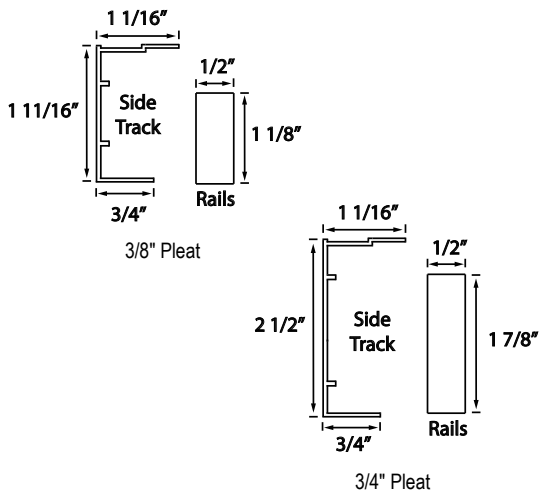

Finished Dimensions

(All Allowances are taken from ordered dimensions and may vary +/- 1/8")

- Inside Mount (IB)
  - Headrail Unit: -3/16"
  - Shade Height: Ordered Height
  - Fabric Width: -3/4"
- Outside Mount (OB)
  - Headrail Unit: +3/4"
  - Shade Height: Ordered Height
  - Fabric Width: Ordered Width

*Note: All finished dimensions include side tracks.