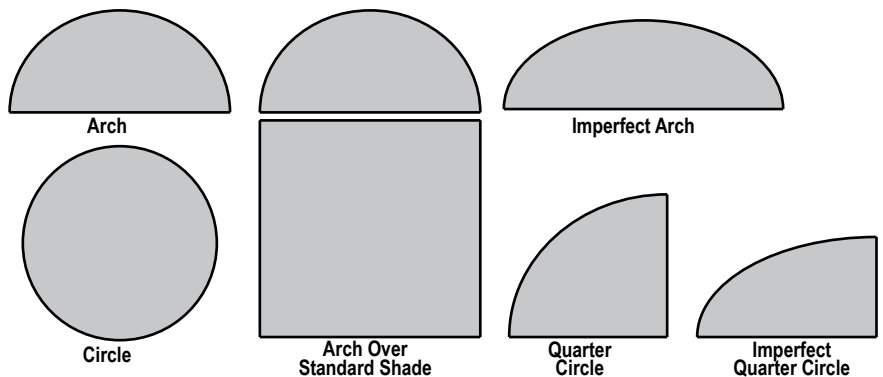

Product Information

Parasol® Cellular Shades - Arches and Circles

Product Features

- Fits arch, quarter circle and circle shaped windows
- "Perfect" and "Imperfect" arches are available.
- With most fabrics, arches can be mounted over any rectangular shade with Cordlock, Sure-Lift™, Accu-Rise™, Continuum™ or Auto-Lift™ lifting systems, and will share the same headrail.

Mounting Requirements

- Arches and Quarter Circles
  - 3/8" and 3/4" Pleat Size
    - ♦ Same as Cordlock shades (see pg 33)
  - 1 1/4" Pleat Size and Arch Over Universal Headrail
    - ♦ Same as Universal Headrail shades (see pgs 29,30,31 & 34)
- Circles
  - Inside Mount (IB)
    - ♦ Minimum Mounting Depth: 1"
    - ♦ Minimum Mounting Depth, flush mount
      - 3/8" Pleat: 1 5/8"
      - 3/4" Pleat: 2 3/8"
      - 1 1/4" Pleat: 3"
  - Outside Mount (OB)
    - ♦ Minimum Flat Vertical Surface: 5/8"

Finished Dimensions

- Arches - Inside Mount (IB)
  - Rail Unit: -3/16"
  - Arch Height: Ordered Height
  - Fabric Width: -3/8"
- Arches - Outside Mount (OB)
  - Rail Unit: Ordered Width
  - Arch Height: Ordered Height
  - Fabric Width: -3/16"
- Arches - End Mount (EB)
  - Rail Unit: -3/16"
  - Arch Height: Ordered Height
  - Fabric Width: -3/8"
- Quarter Circles - Inside Mount (IB)
  - Rail Unit: -3/16"
  - Arch Height: -3/32"
  - Fabric Width: Ordered Width
- Quarter Circles - Outside Mount (OB)
  - Rail Unit: Ordered Width
  - Arch Height: Ordered Height
  - Fabric Width: Ordered Width

Size Standards

See Size Standards on pages 12 - 14

Hardware Included

- Installation Brackets
- Arch clips and arch hooks
- Disc arch cover

Options

- No Charge
  - Swivel Brackets (IB only)
  - Wall Mount Brackets
  - Spacer Blocks
  - Extension Brackets
  - Palladian Arch (Arch mounts to the shade headrail)

Ordering Notes