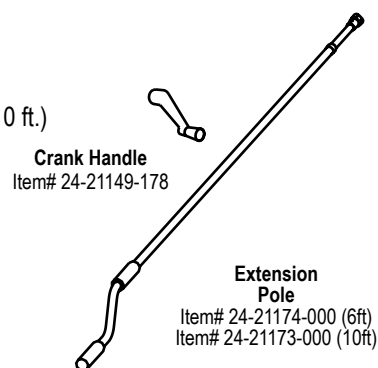

Options

- Surcharge
  - Auto-Lift® (See page 26)
  - Crank Handle
  - Extension pole (6 ft. or 10 ft.)

SkyLite Battery Pack

1. SkyLite battery life is approximately one to two years, depending on usage.
   - Each Auto-Lift shade includes a 15" battery pack or optional DC power supply.
   - Energizer® Ultimate Lithium AA batteries should be used when replacing the batteries in the Auto-Lift battery pack.
2. *Energizer is a trademark of Eveready Battery Company, Inc.

Size Standards

See Size Standards on pages 15-16

Hardware Included

- Installation Brackets

Mounting Requirements

- Inside Mount
  - Minimum mounting depth
    - ♦ Manual shades: 2 1/2"
    - ♦ Auto-Lift shades equal to or over 28 1/2" wide: 2 1/2"
    - ♦ Auto-Lift shades less than 28 1/2": 4 1/2"
- Outside Mount
  - Minimum flat vertical surface: 1 1/4"
  - Recommended width overlap per side: 2"

Finished Dimensions

(All Allowances are taken from ordered dimensions and may vary +/- 1/8")

- Inside Mount (IB)
  - Frame Width: -5/8"
  - Frame Height: -5/8"
- Outside Mount (OB)
  - Frame Width: Ordered Width
  - Frame Height: Ordered Height