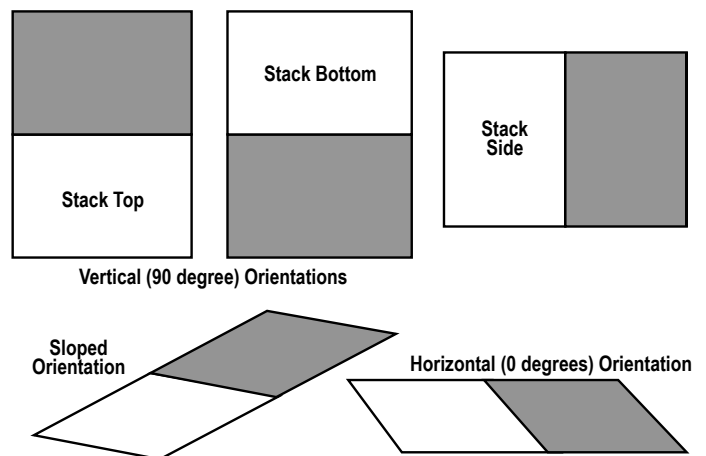

Orientations