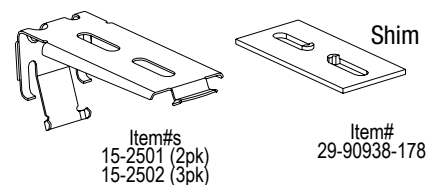

Glissade™ Bracket