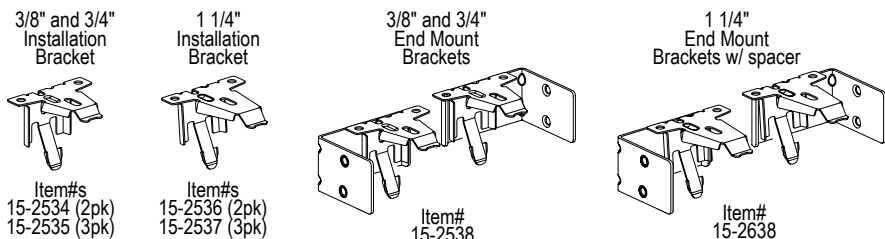

Continuum™, Accu-Rise™, Sure-Lift™ and Auto-Lift™