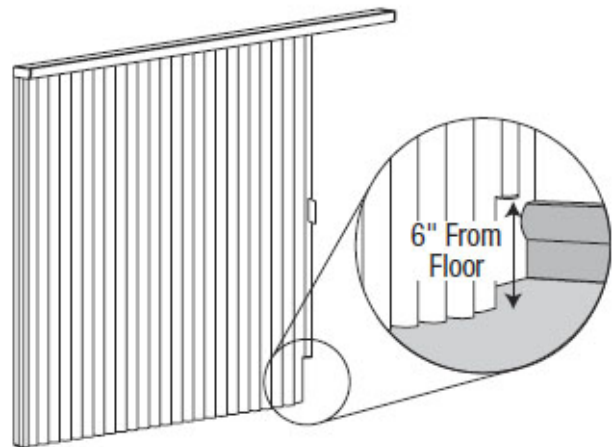

Size Standards

1. Cordlock, Continuum, Sure-Lift and Auto-Lift
     - Width
       - ♦ Maximum: 3"
     - Height†
       - ♦ Maximum: Top of cut-out must be greater than 12" from the headrail
   - Glissade
     - Width
       - ♦ Required*: 1"
2. 1" is the only cut-out width available for Glissade shades
   † Height of cut-out is measured from floor to top of desired cut-out location.
3. Height†
     - ♦ Maximum: 6"