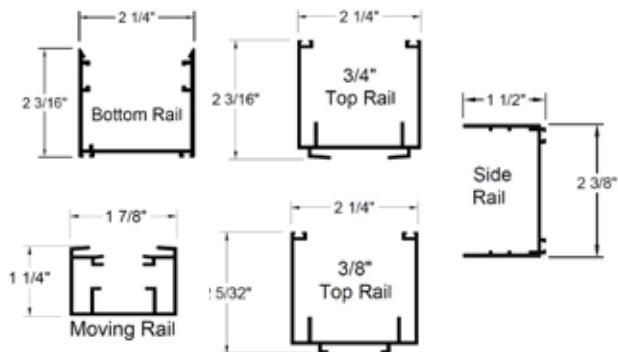

Finished Dimensions

(All Allowances are taken from ordered dimensions and may vary +/- 1/8")

- Inside Mount (IB)
 - Frame Width: -5/8"
 - Frame Height: -5/8"
- Outside Mount (OB)
 - Frame Width: Ordered Width
 - Frame Height: Ordered Height