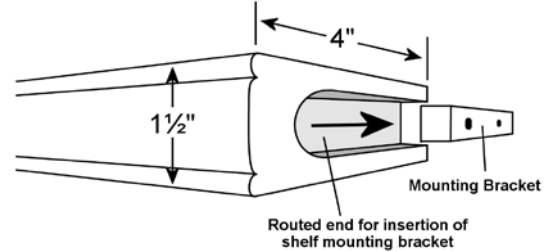

Product Information

Installation Information and Design Features

Product Features - Palladian Window Shelf

- Double beaded hardwood shelf designed to mount horizontally in arched or angled openings to serve as divider and mounting surface for any window fashions product
- Allows area above shelf to be covered differently or uncovered
- Finishes available from Woodland Harvest and Heartland Woods
- Palladian shelf has a 1/32" per foot tolerance for warpage.
- Inside Mount Application only