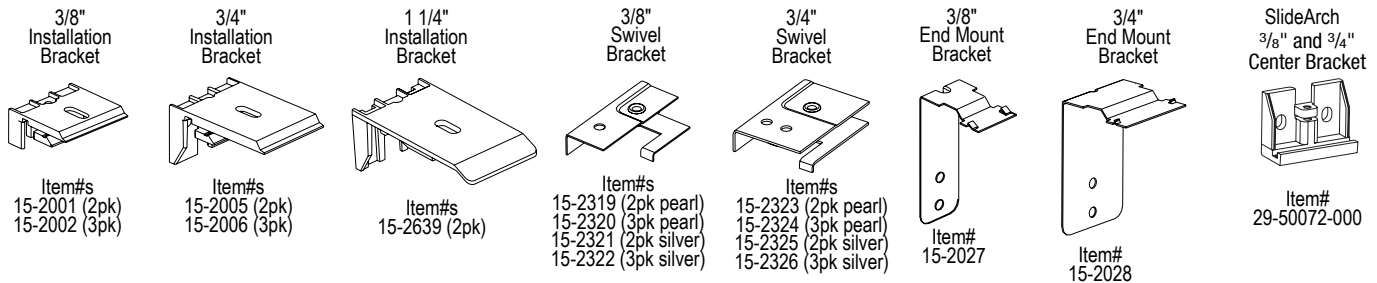

Brackets

Cordlock, Assure™, Sidelight, SkyFrame™, Arches, Angles, Circles, Specialty Shapes and SlideArch™