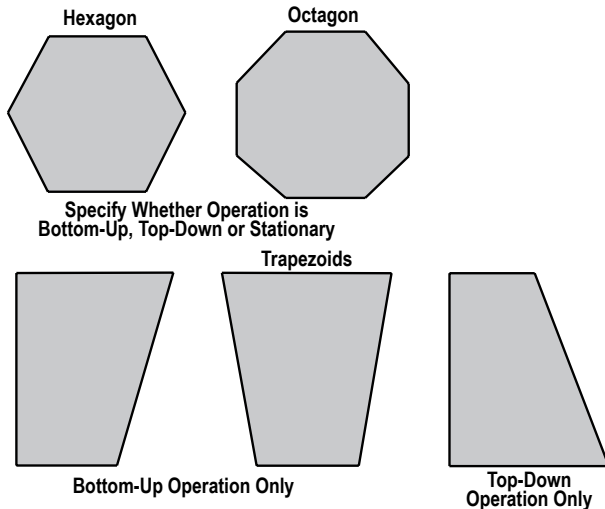

Caution

With trapezoids, the maximum width reduction of the shorter rail is 9" per side.