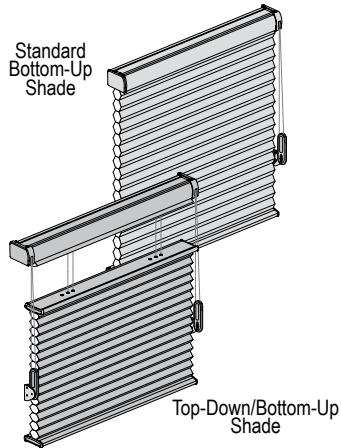

Product Information

Parasol® Cellular Shades - Continuum™ Cord Loop Control

Product Features

- Fits rectangular window openings
- Shades open from bottom to top using Continuum cord loop
- Color coordinated headrail, cord loop, bottom rail and end caps
  See pages 47-49 for color coordination chart

Size Standards

See Size Standards on pages 6-8

Mounting Requirements

- 3/8" Pleat, 3/4" Pleat, Double and Triple Cellular
  - Inside Mount (IB)/End Mount (EB)
    - ♦ Minimum Mounting Depth
      - Inside mount: 1/2"
      - End mount: 1 1/4"
    - ♦ Minimum Mounting Depth, flush mount
      - Inside mount: 2 1/4"
      - End Mount: 2 3/8"
  - Outside Mount (OB)
    - ♦ Minimum Flat Vertical Surface: 1 1/4"
- 1 1/4" Pleat
  - Inside Mount (IB)/End Mount (EB)
    - ♦ Minimum Mounting Depth
      - Inside mount: 1/2"
      - End mount: 2"
    - ♦ Minimum Mounting Depth, flush mount: 3"
  - Outside Mount (OB)
    - ♦ Minimum Flat Vertical Surface: 1 1/4"

Finished Dimensions

- Inside Mount (IB)
  - Headrail Unit: -3/16"
  - Shade Height: Ordered Height
  - Fabric Width: -3/8"
- Outside Mount (OB)
  - Headrail Unit
    - ♦ Standard: +7/16"
    - ♦ Top-Down/Bottom-Up and 2-on-1 Headrail: +7/8"
  - Shade Height: Ordered Height
  - Fabric Width: -3/16"
- End Mount (EB)
  - Headrail Unit: -1/2"
  - Shade Height: Ordered Height
  - Fabric Width: -11/16"
- 2-On-1 Headrail Center Gap: 1/4"

Important Child Safety Note

The revised American National Standard for Safety of Corded Window Covering products requires if corded window products are used in the home, cord cleats or cord tension locks must be properly installed.

Standard Cord Drops

Shade Length*	Drop	Shade Length	Drop
24" - 39 7/8"	2 ft.	108" - 144"	Must be specified
40" - 59 7/8"	3 ft.		
60" - 83 7/8"	4 ft.	Optional Cord Drops	18" - 12' in 6" increments
84" - 107 7/8"	5 ft.		12' - 16' in 12" increments

*Note: Optional cord drops outside of the above measurements will have a white cord.

Hardware Included

- Installation Brackets
- Cord Tensioner Mounting Kit

Options

- No Charge
  - End Mount Brackets
  - Spacer Blocks
  - Hold-Down Brackets
  - Cord Loop Drops
  - Hardware color substitution
- Surcharge
  - Duo-Lucent™
  - 2-On-1 Headrail
  - Top-Down/Bottom-Up
  - Cut Outs

Ordering Notes

- Specify inside (IB), outside (OB) or end (EB) mount.
- For Standard only: specify control side.
- Specify if optional reverse controls are needed for Top-Down/Bottom-Up or Duo-Lucent shades.
- Specify non-standard cord loop drops
- Duo-Lucent Option
  - Different pleat sizes cannot be combined on same shade.
  - Double cellular fabric may only be used in combination with 3/4" pleat fabrics.
  - Opaque fabrics can be used on bottom panel only.
  - All hardware will coordinate with the bottom panel fabric selection.
- Exclusions:
  - 2-On-1 Headrail as end mount (EB),
  - 2-On-1 Headrail w/ hold-down brackets
  - 2-On-1 Headrail w/ Top-Down/Bottom-Up or Duo-Lucent options

Shade Operation

- Standard Bottom-Up shades have one operating cord.
  - Pull down slowly on rear cord of cord loop to lower shade.
  - Pull down slowly on front cord of cord loop to raise shade.
- Duo-Lucent, Top-Down/Bottom-Up and 2-On-1 shades have two operating cords.
  - Right cord operates middle rail and left cord operates bottom rail (unless specified differently on order)
  - Bottom rail must be lowered before lowering center rail. Likewise, center rail must be raised before raising bottom rail.