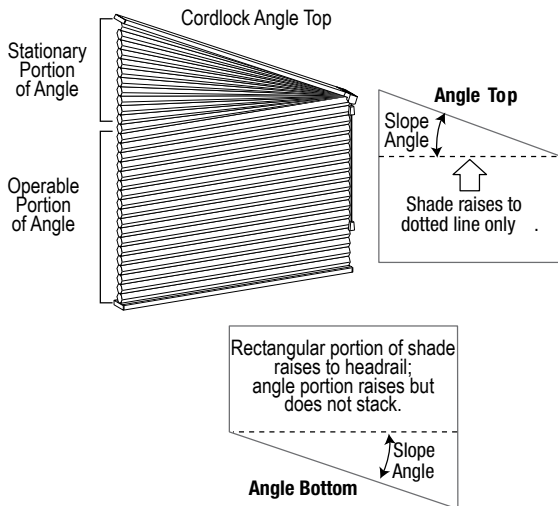

Caution

Stationary angle specialty shapes may not fully cover the light gap at all corners.