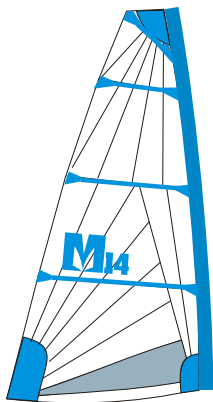

## MELGES 14 GOLD

New Boat Package includes a fully rigged Melges 14 with Gold Sail and Mast Top. Sail area: 98 square feet. Big and fast yet easy to de-power.

MELGES 14 GOLD PACKAGE \$8,900.00  \_\_\_\_\_

## MELGES 14 BLUE

New Boat Package includes a fully rigged Melges 14 with Blue Sail and Mast Top. Sail area: 80 square feet. Ideal for sailors ranging from 125-175 lbs.

MELGES 14 BLUE PACKAGE \$8,795.00  \_\_\_\_\_

## MELGES 14 RED

New Boat Package includes a fully rigged Melges 14 with Red Sail and Mast Top. Sail area: 58 square feet. Ideal for sailors ranging from 75-125 lbs. The Red Sail is a great way to get light sailors started in the Melges 14.