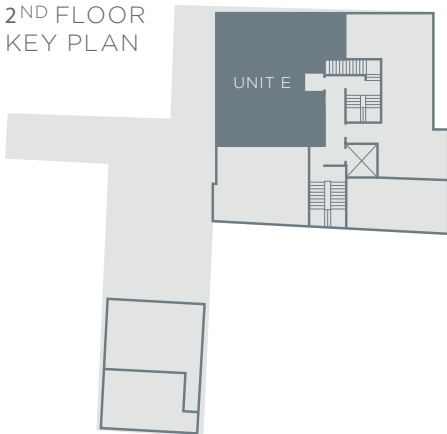

QUEEN VILLAGE  
**LIV**  
CONDOMINIUMS

2ND & MONROE | UNIT E

2 Bedrooms  
2 Bathrooms  
1,096 SF

2ND FLOOR  
KEY PLAN

2ND FLOOR