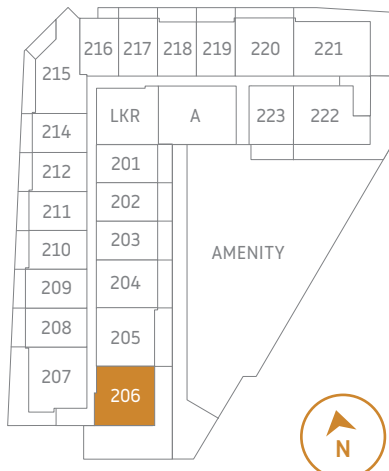

The Bayfield

2 Bedroom + Den | 997 sq.ft. (interior) | 555 sq.ft. (exterior)

1,552 total sq.ft | Floor 2

FLOOR 2

FLOOR 3