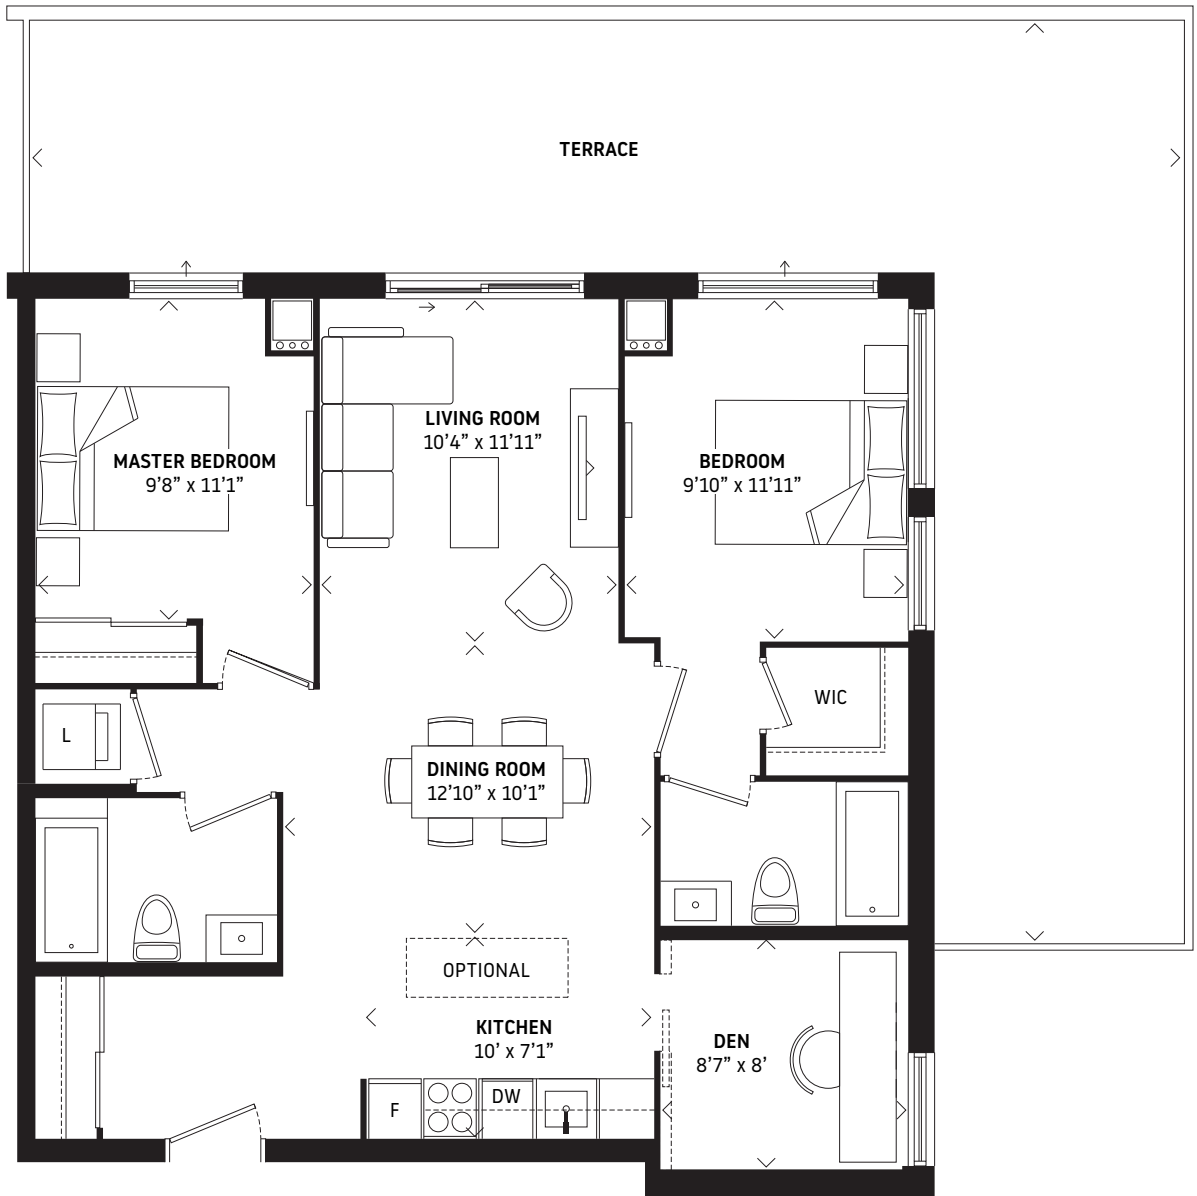

The Bayfield

2 Bedroom + Den | 997 sq.ft. (interior) | 555 sq.ft. (exterior)

1,552 total sq.ft | Floor 2

FLOOR 2

FLOOR 3