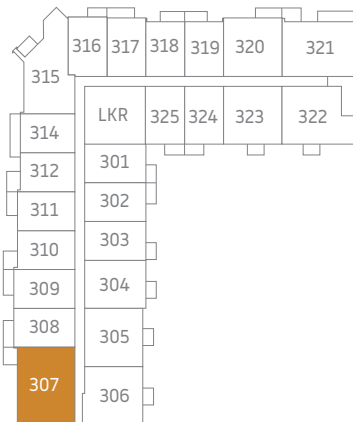

The Orchard

2 Bedroom + Den | 1,033 sq.ft. (interior) | 446 sq.ft. (exterior)
 1,479 total sq.ft | Floor 2

FLOOR 2

FLOOR 3

FLOOR 4