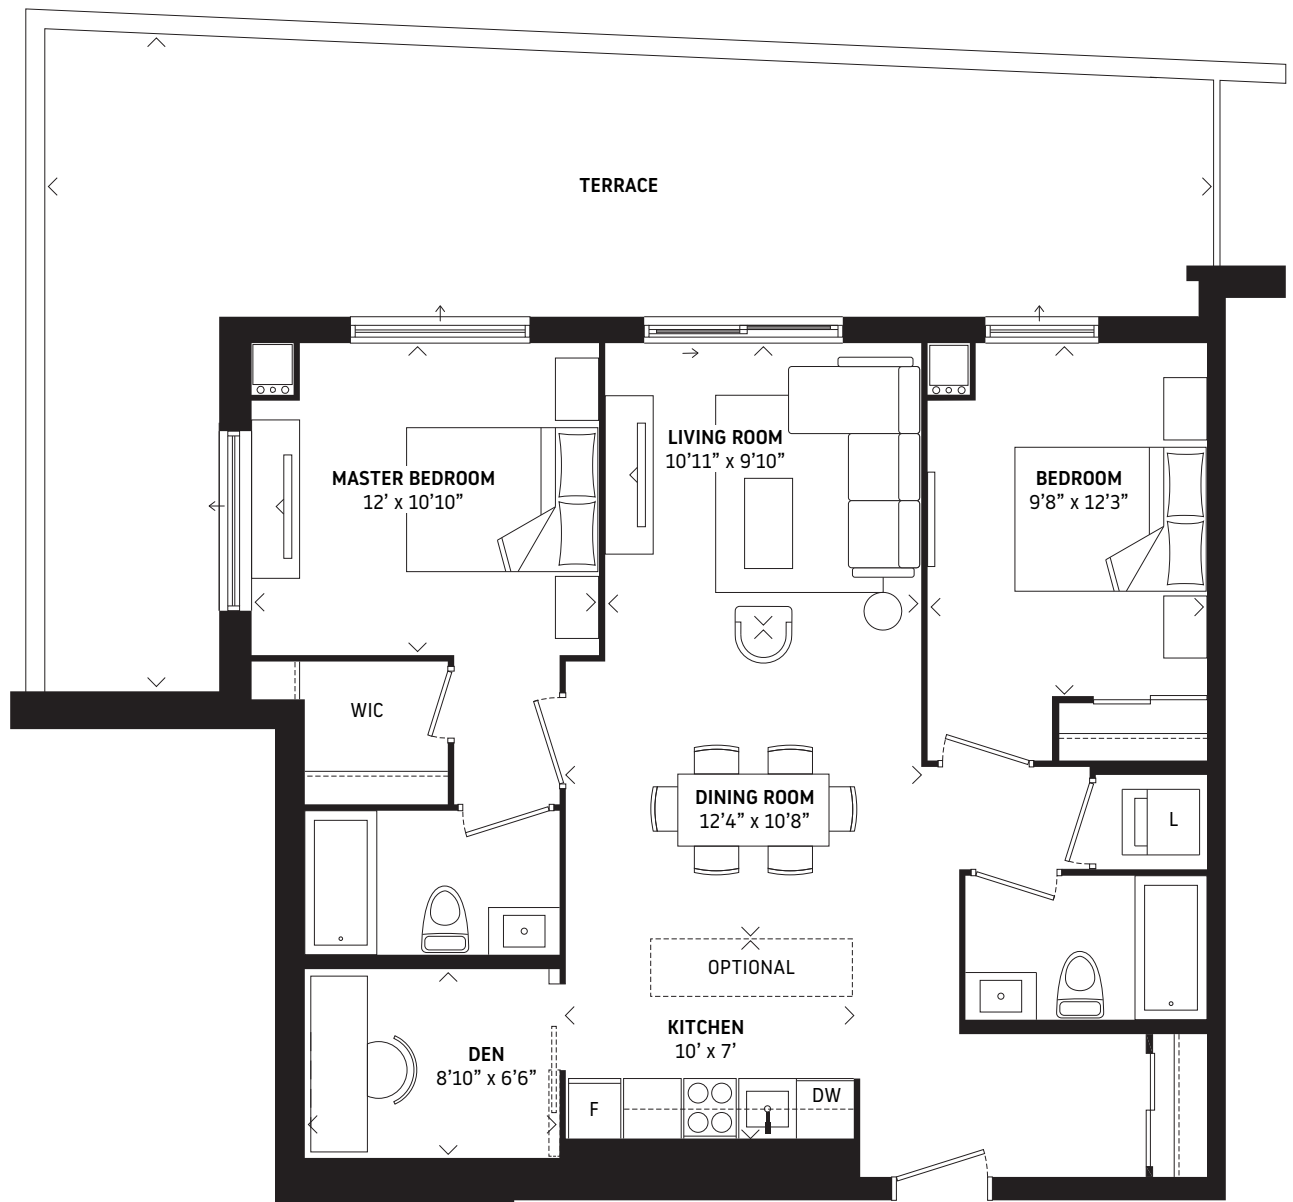

The Orchard

2 Bedroom + Den | 1,033 sq.ft. (interior) | 446 sq.ft. (exterior)
 1,479 total sq.ft | Floor 2

FLOOR 2

FLOOR 3

FLOOR 4