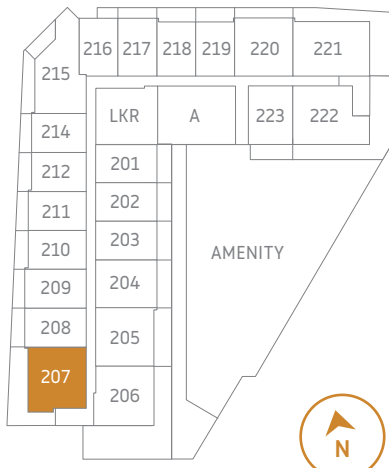

The Orchard

2 Bedroom + Den | 1,033 sq.ft. (interior) | 446 sq.ft. (exterior)
 1,479 total sq.ft | Floor 2

FLOOR 2

FLOOR 3

FLOOR 4