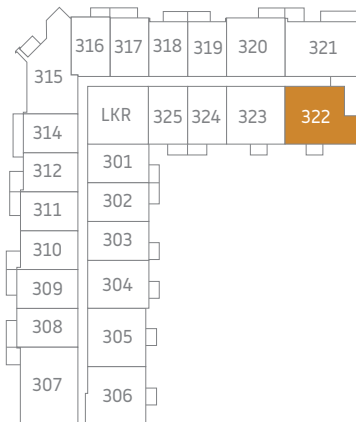

The Parkside

2 Bedroom + Den | 1,112 sq.ft. (interior) | 538 sq.ft. (exterior)
 1,650 total sq.ft | Floor 2

FLOOR 2

FLOOR 3

FLOOR 4