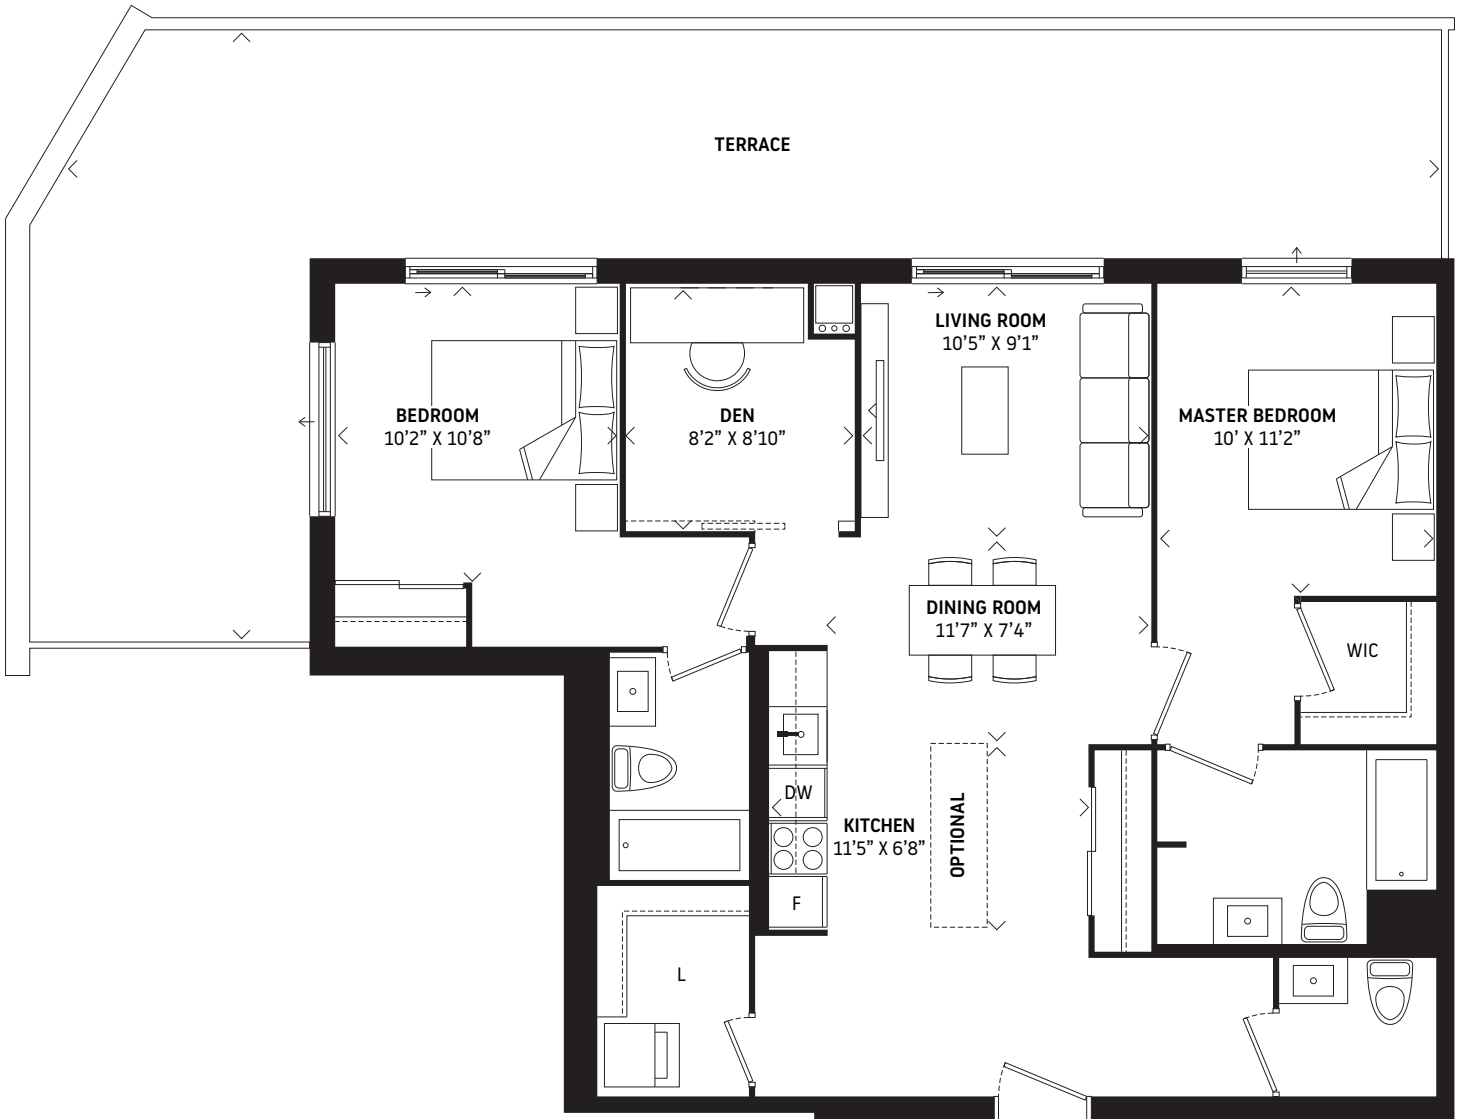

The Parkside

2 Bedroom + Den | 1,112 sq.ft. (interior) | 538 sq.ft. (exterior)
 1,650 total sq.ft | Floor 2

FLOOR 2

FLOOR 3

FLOOR 4