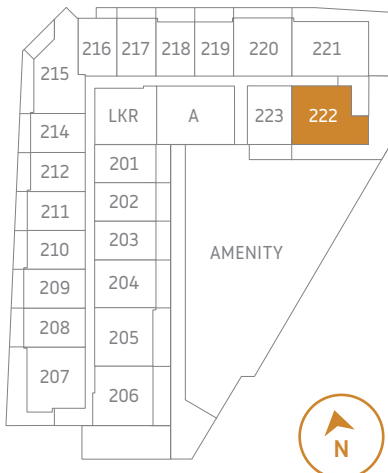

The Parkside

2 Bedroom + Den | 1,112 sq.ft. (interior) | 538 sq.ft. (exterior)
 1,650 total sq.ft | Floor 2

FLOOR 2

FLOOR 3

FLOOR 4