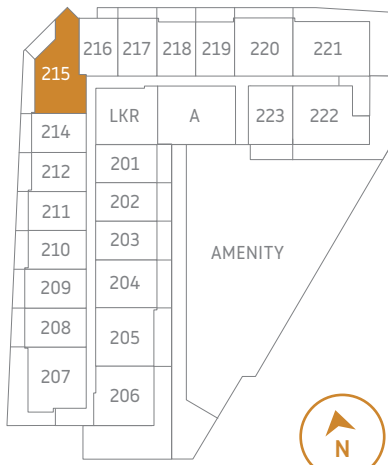

# The Dunlop

2 Bedroom + Den | 1,134 sq.ft. (interior) | 274 sq.ft. (exterior)  
 1,408 total sq.ft | Floor 2

FLOOR 2

FLOOR 3

FLOOR 4