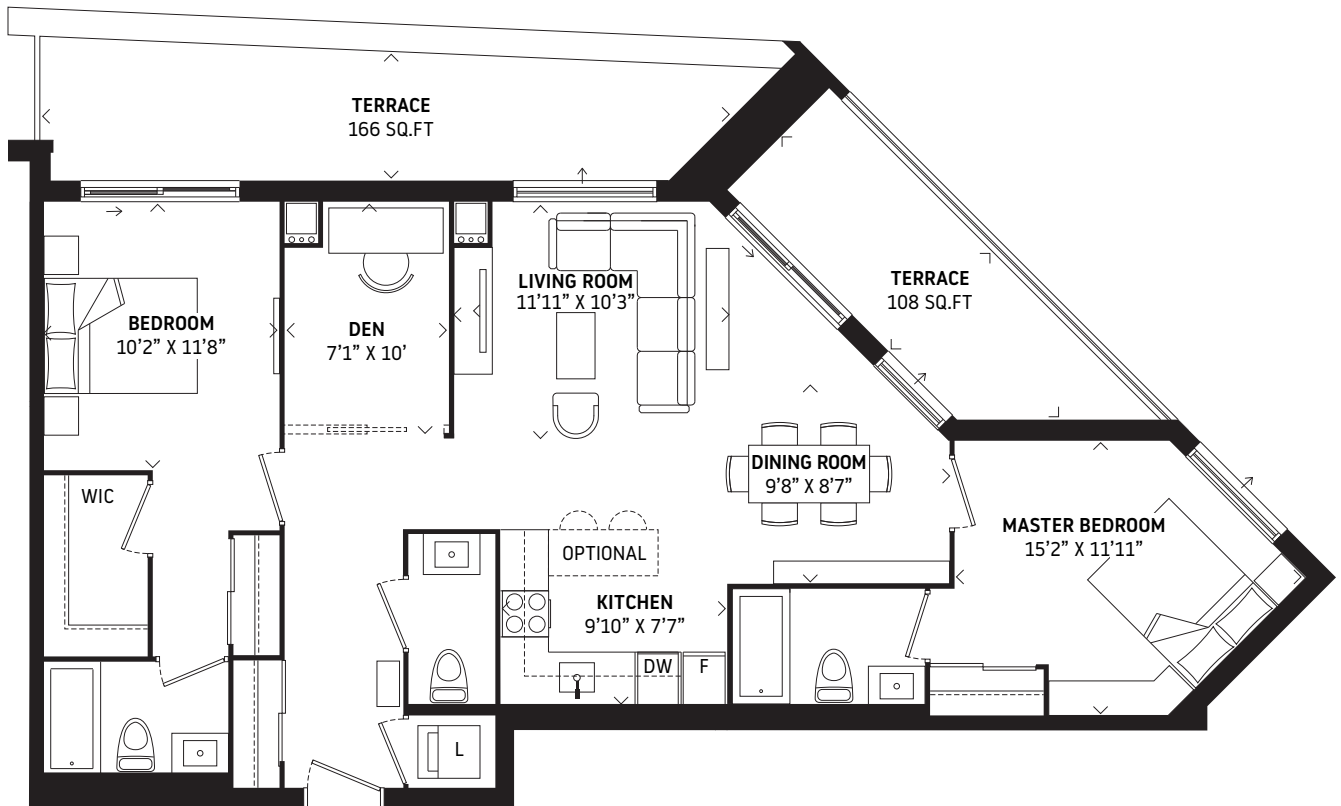

# The Dunlop

2 Bedroom + Den | 1,134 sq.ft. (interior) | 274 sq.ft. (exterior)  
 1,408 total sq.ft | Floor 2

FLOOR 2

FLOOR 3

FLOOR 4