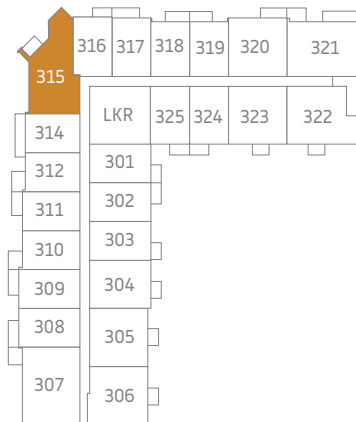

# The Dunlop

2 Bedroom + Den | 1,134 sq.ft. (interior) | 274 sq.ft. (exterior)  
 1,408 total sq.ft | Floor 2

FLOOR 2

FLOOR 3

FLOOR 4