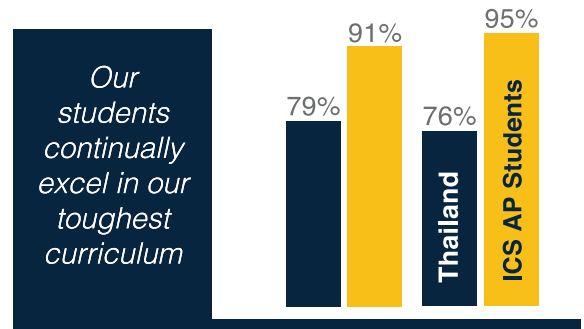

AP Curriculum

ICS is the top AP school in Thailand in terms of AP courses offered and scores achieved.

	2021	2022
AP students	188	192
Exams taken	444	508
Scores 3 or above	91%	95%
Perfect 5 scores	34%	37%

SAT Results Class of 2023

SAT I	ICS *
EBRW	642
Math	667
Total	1310