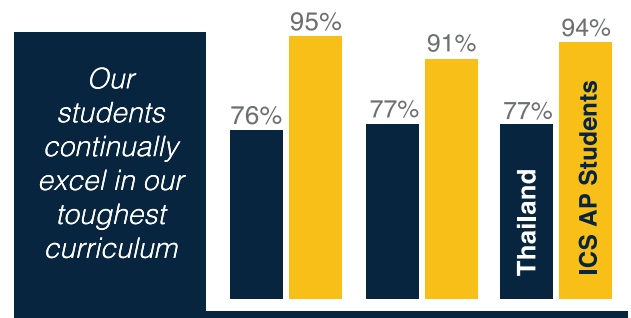

AP CURRICULUM

ICS is the top AP school in Thailand in terms of AP courses offered and scores achieved.

	2022	2023	2024
AP students	192	239	216
Exams taken	508	511	638
Scores 3 or above	95%	91%	94%

Perfect 5 scores	37%	38%	44%

SAT RESULTS CLASS OF 2024

SAT I	ICS *
EBRW	657
Math	669
Total	1326