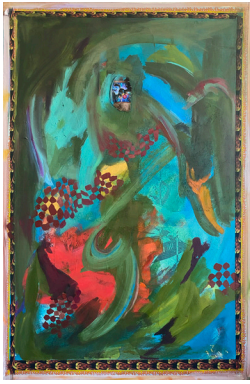

“Way Out”
Spring/Break LA
Booth 47
Feb 16-20, 2022

Claire Chambliss

Bone-Trap-Pearl-Game, 2022

Steel, insulation foam, epoxy, and artificial pearls
20 x 56 x 56 inches

Claire Chambliss

Escape Route Module no.5 (Barrier Bivalve), 2022

Epoxy, clay, and artificial pearls on cinder blocks
12 x 23 x 17 inches

Felix Helmut Wagner

Genesis and Development of an Artistic Fact, 2021

Three-channel video (color, sound, German with English subtitles)

4:47, 6:49, and 12:20 minutes

Greg Jenkins

supersingular (chaplin), 2022

Synthetic fabric and mask
11 x 38 x 23 inches

Greg Jenkins

supersingular (fairy effect), 2022

Oil, paper, tape, and Yu-Gi-Oh! card on wood board

36 x 24 x 1.5 inches

Greg Jenkins

supersingular (goth teddy), 2022

Oil, tape, synthetic fabric, beads, thread, and Yu-Gi-Oh! Card on canvas

24 x 30 x 1.5 inches

Greg Jenkins

Untitled, 2022

Oil on linen