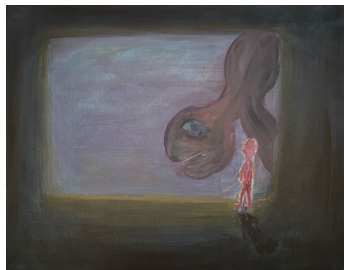

4:47, 6:49, and 12:20 minutes

Greg Jenkins

supersingular (chaplin), 2022

Synthetic fabric and mask
11 x 38 x 23 inches

Greg Jenkins

supersingular (fairy effect), 2022

Oil, paper, tape, and Yu-Gi-Oh! card on wood board

36 x 24 x 1.5 inches

Greg Jenkins

supersingular (goth teddy), 2022

Oil, tape, synthetic fabric, beads, thread, and Yu-Gi-Oh! Card on canvas

24 x 30 x 1.5 inches

Greg Jenkins

Untitled, 2022

Oil on linen

11 x 14 x 1.5 inches