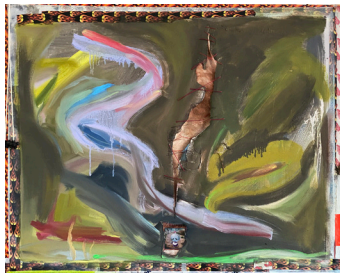

Epoxy, clay, and artificial pearls on cinder blocks
12 x 23 x 17 inches

Felix Helmut Wagner

Genesis and Development of an Artistic Fact, 2021

Three-channel video (color, sound, German with English subtitles)

4:47, 6:49, and 12:20 minutes

Greg Jenkins

supersingular (chaplin), 2022

Synthetic fabric and mask
11 x 38 x 23 inches

Greg Jenkins

supersingular (fairy effect), 2022

Oil, paper, tape, and Yu-Gi-Oh! card on wood board

36 x 24 x 1.5 inches

Greg Jenkins

supersingular (goth teddy), 2022

Oil, tape, synthetic fabric, beads, thread, and Yu-Gi-Oh! Card on canvas

24 x 30 x 1.5 inches

Greg Jenkins

Untitled, 2022

Oil on linen