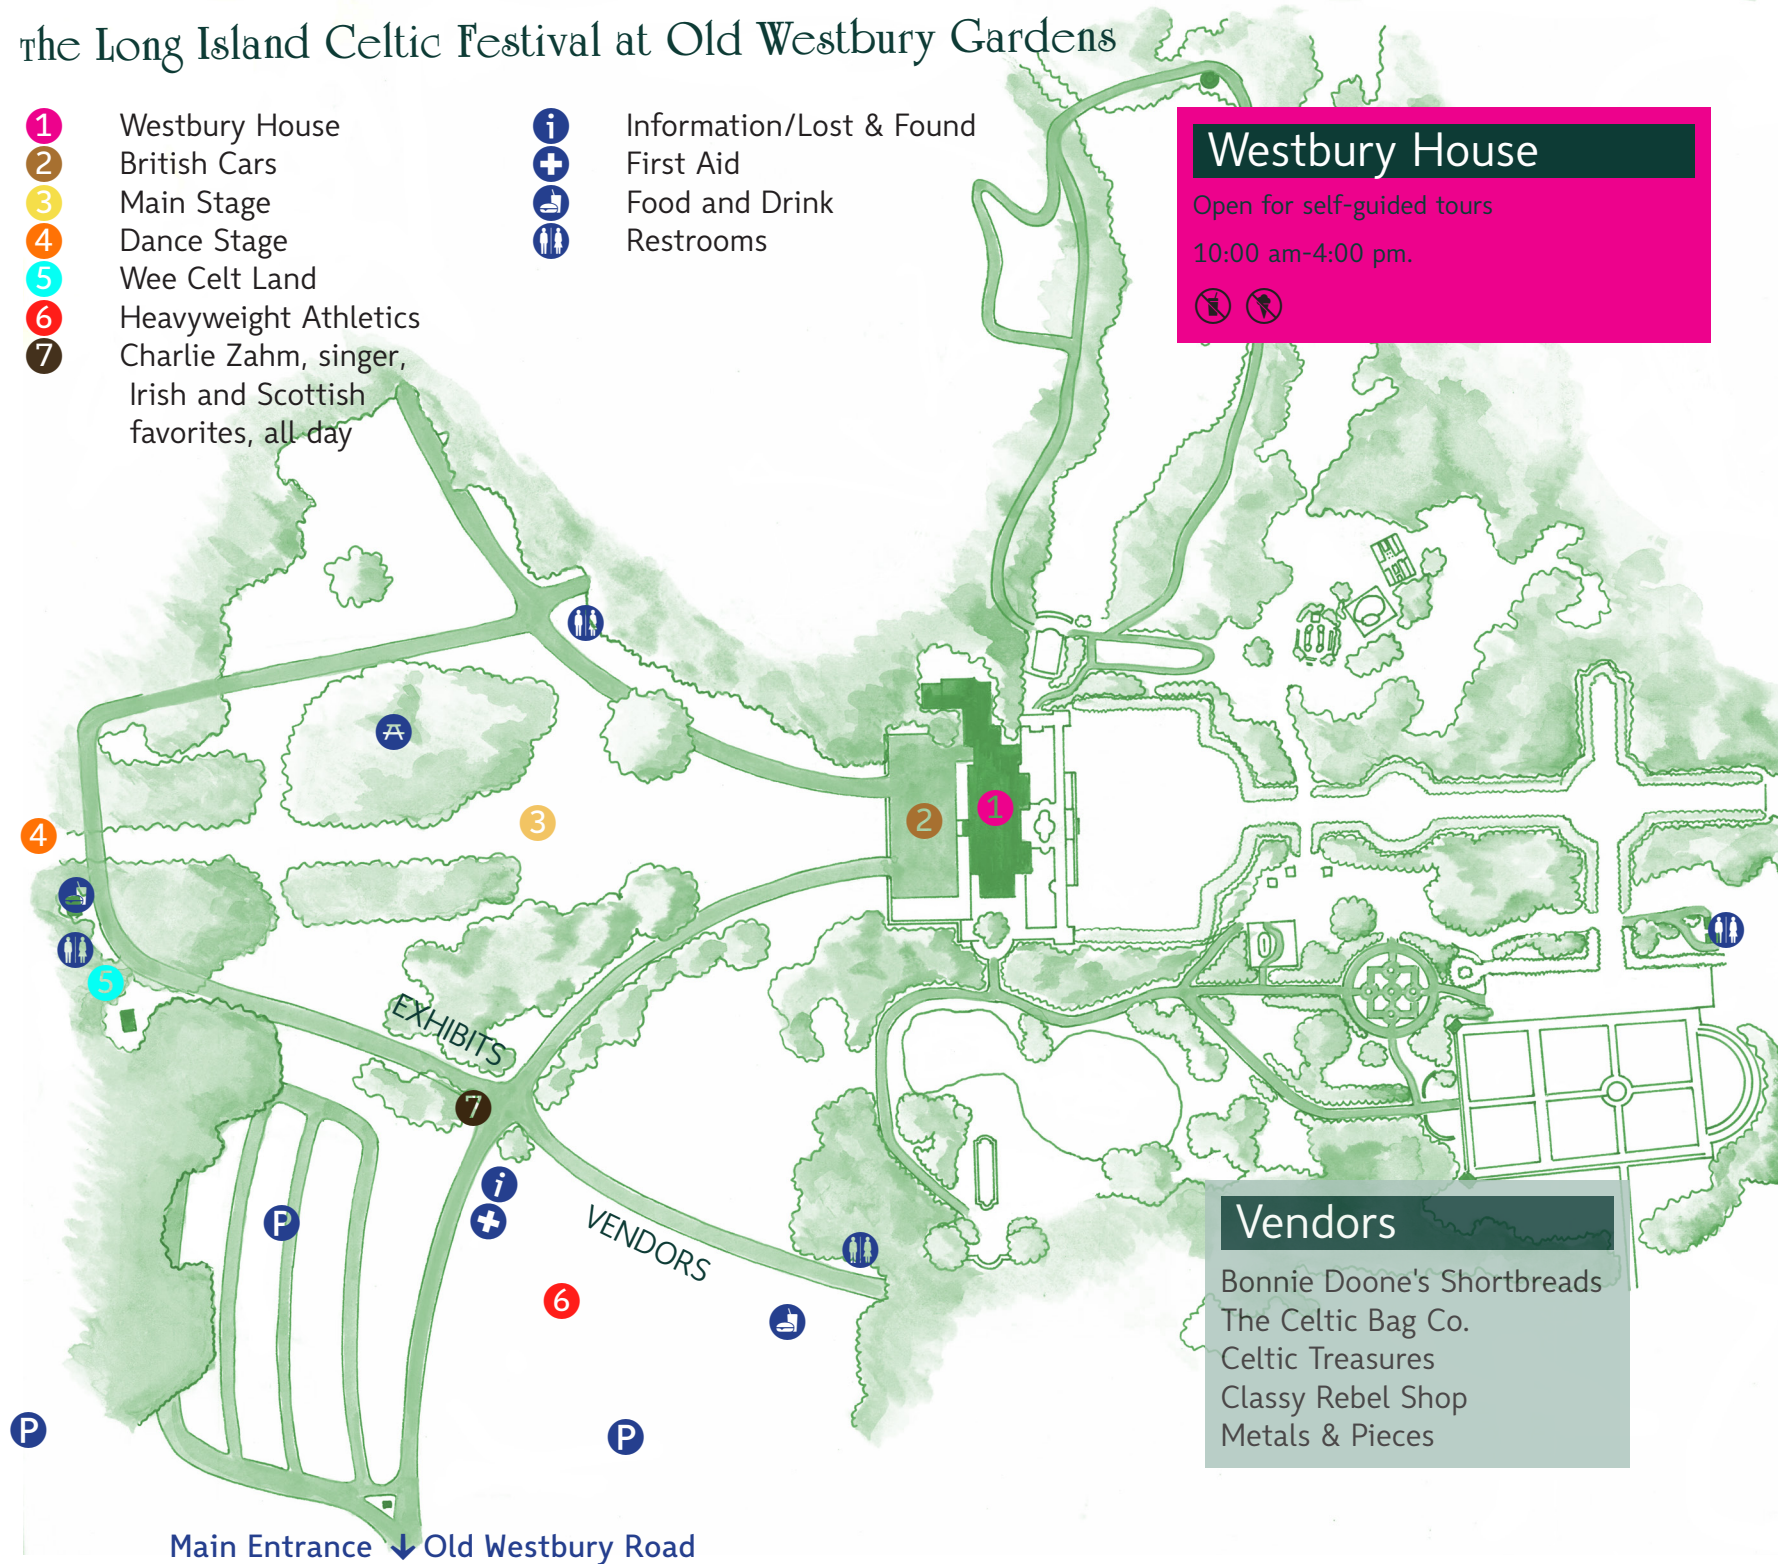

Main Stage Performances

10:30AM	Jesse Ofgang and Friends: traditional and modern Scottish music
12:00PM	Brooklyn Irish Dance Company
1:00PM	Derek Warfield & The Young Wolfe Tones: fresh interpretation of Irish ballad singing
3:00PM	Harpers Ferry: Long Island's finest Irish-American folk band

Dance Stage

10:00AM	Donny Golden School of Irish Dance
11:00AM	Hagen Kavanaugh School of Irish Dance
1:00PM	Niall O'Leary School of Irish Dance
2:00PM	Schade Academy of Irish Dance

Wee Celt Land

10:00AM	Amazing Ivan the Magician
11:00AM	Wondersparks Puppets - Fox Fables
11:00AM-3PM	Face Painting
12:30PM	Amazing Ivan the Magician
1:30PM	Birds of Prey, Sweetbriar Nature Center

Heavyweight Athletics

Presented by the Empire Throwing Club

10:00AM-10:30AM	Open Stone Demonstrations
10:30AM-11:30AM	Sheaf Toss Demonstrations
11:30AM-12:00PM	Tug of war (crowd signups)
12:00PM-12:30PM	Caber Toss Demonstrations
12:30PM-4:00PM	Walk-on Competition
4:00PM	Walk-on Awards

The Long Island Celtic Festival at Old Westbury Gardens

1. 1 Westbury House
   - 2 British Cars
   - 3 Main Stage
   - 4 Dance Stage
   - 5 Wee Celt Land
   - 6 Heavyweight Athletics
   - 7 Charlie Zahm, singer, Irish and Scottish favorites, all-day
2. i Information/Lost & Found
   - + First Aid
   - 🍷 Food and Drink
   - 🚻 Restrooms

Westbury House

Open for self-guided tours
10:00 am-4:00 pm.

Vendors

Bonnie Doone's Shortbreads
The Celtic Bag Co.
Celtic Treasures
Classy Rebel Shop
Metals & Pieces