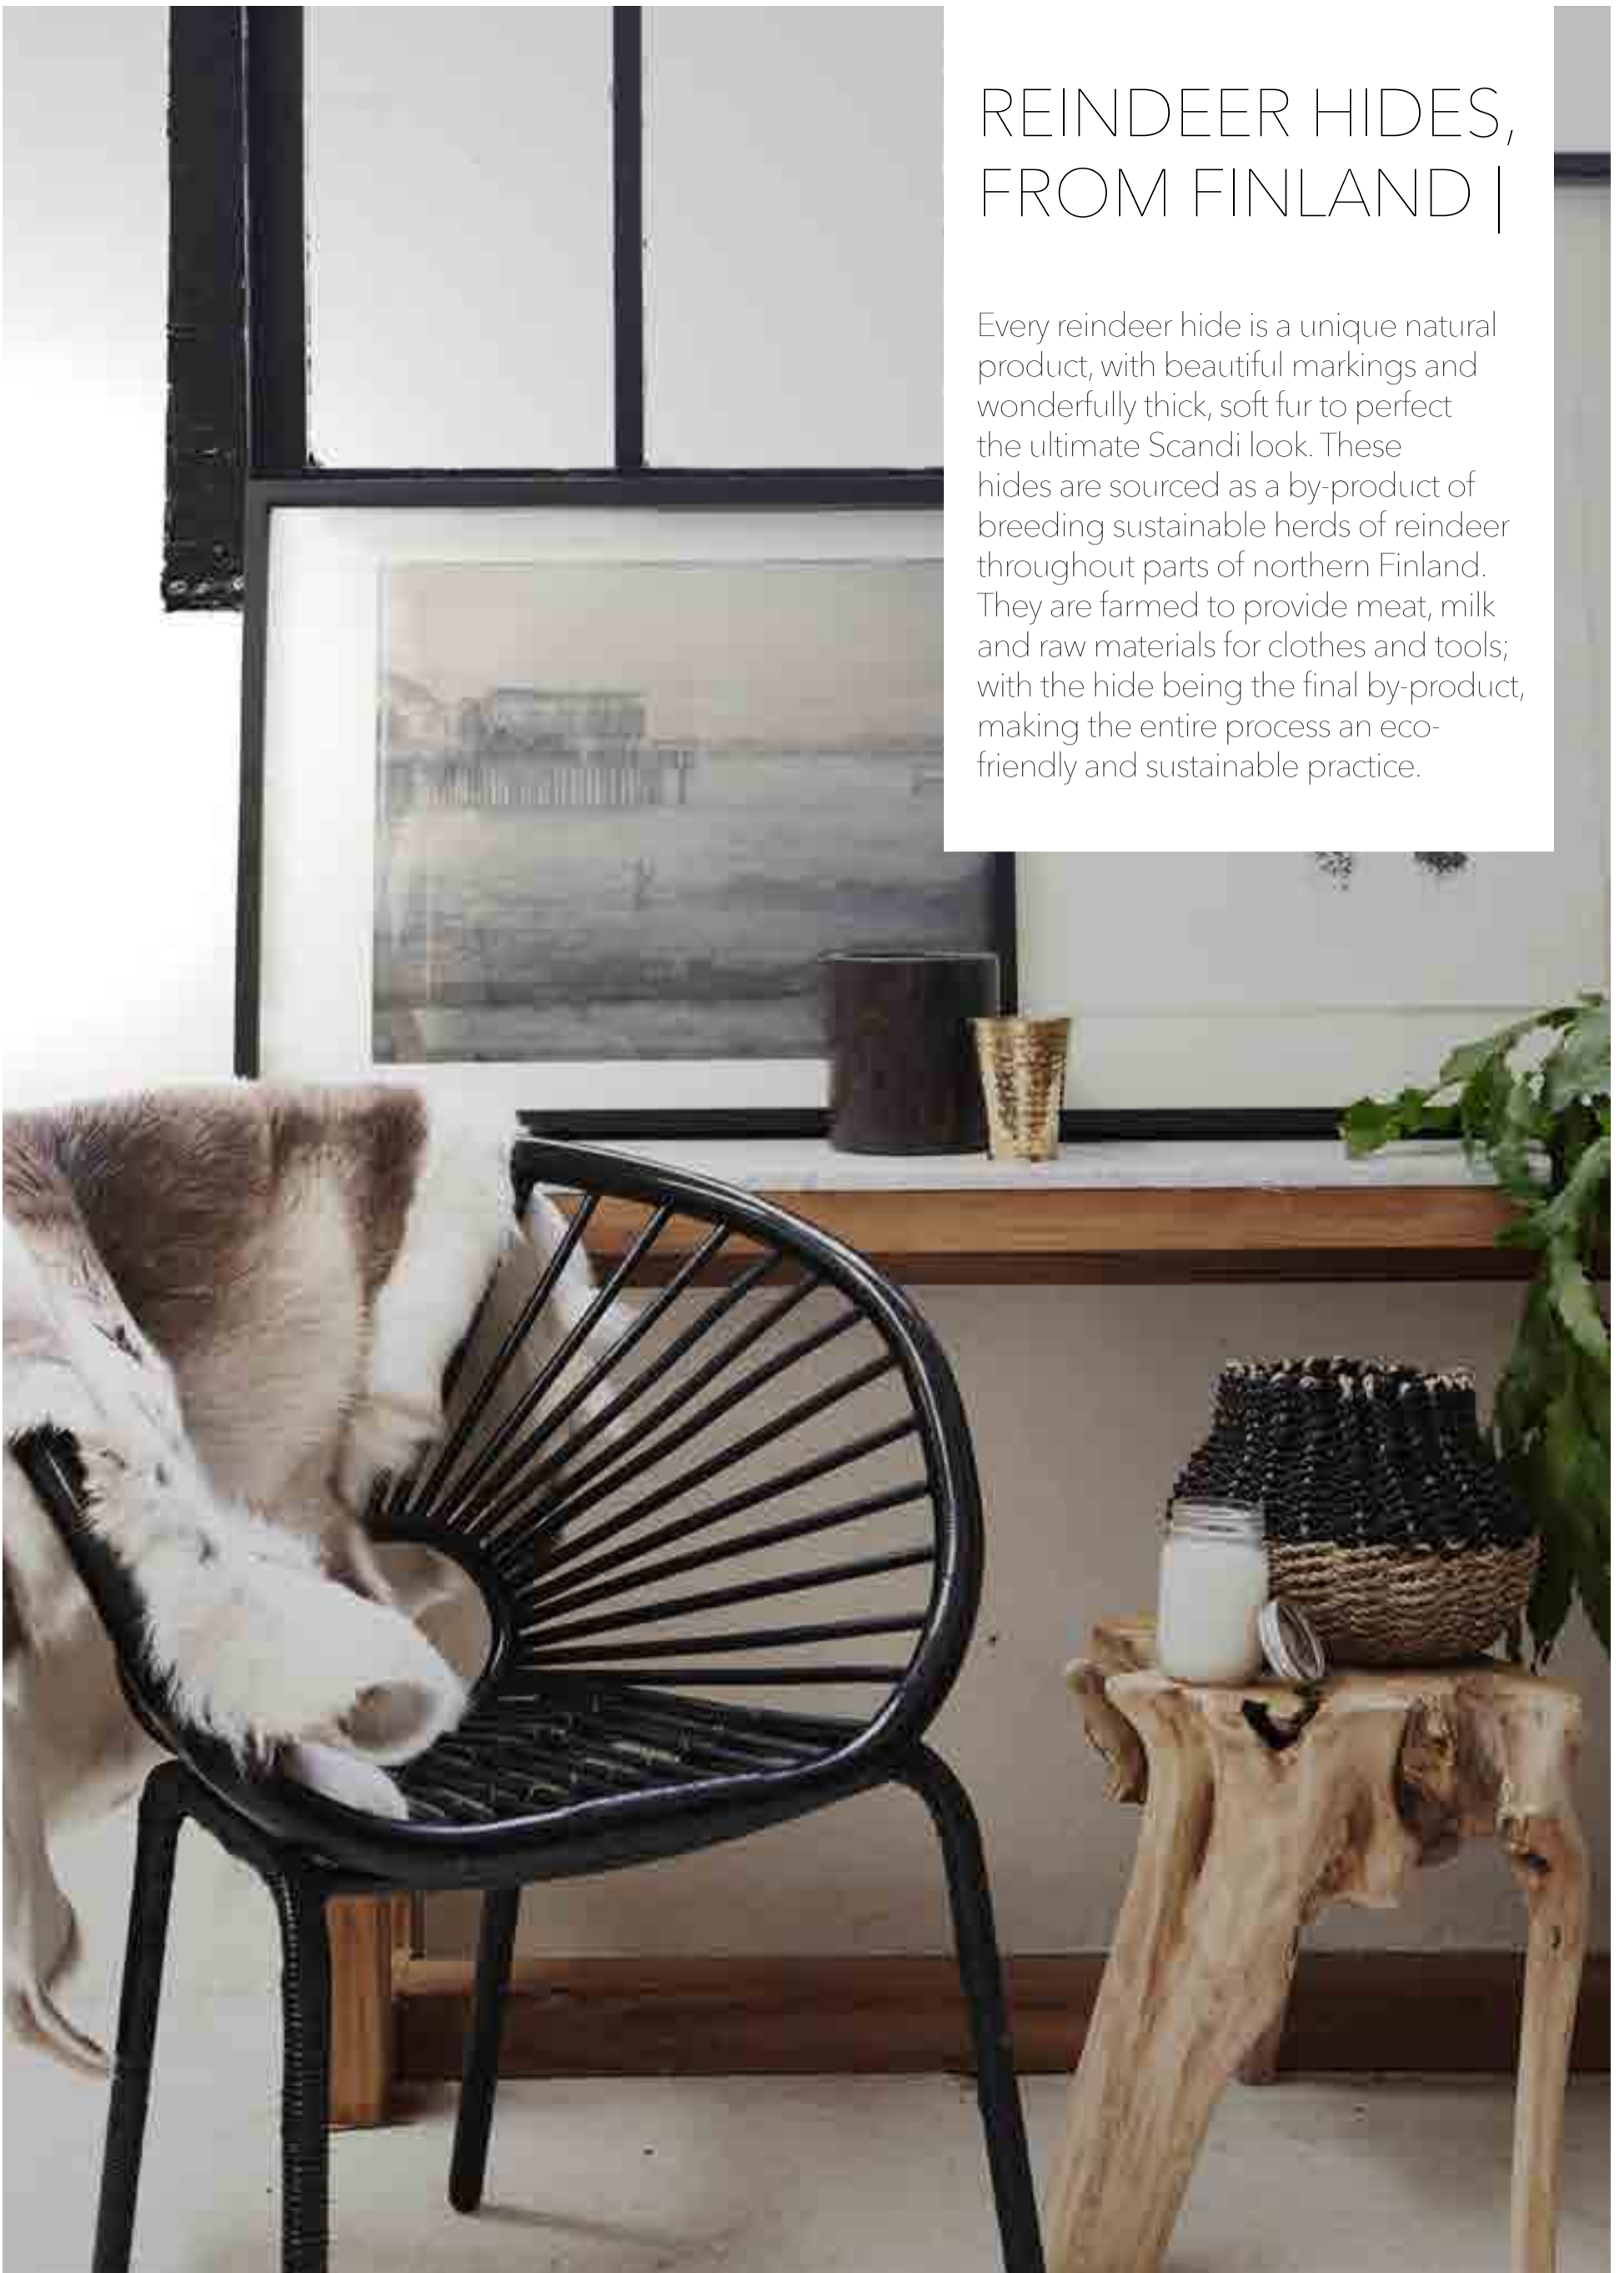

REINDEER HIDES, FROM FINLAND |

Every reindeer hide is a unique natural product, with beautiful markings and wonderfully thick, soft fur to perfect the ultimate Scandi look. These hides are sourced as a by-product of breeding sustainable herds of reindeer throughout parts of northern Finland. They are farmed to provide meat, milk and raw materials for clothes and tools; with the hide being the final by-product, making the entire process an eco-friendly and sustainable practice.