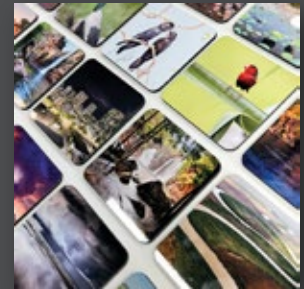

Florence Falls

Wangi Falls

Waterfalls

Saltwater Crocodile

Crimson Finch

Jabiru

Red-tailed Black Cockatoo

Wildlife