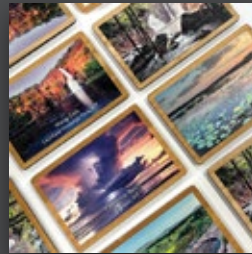

\$15.00

Organic "Ginger Glow" Tea
by Woodwick & Wildflowers

\$12.00

Sweet & Salty Popcorn
by Katja's Delicious Popcorn

\$3.00

Caramelised Almonds
by Katja's Delicious Popcorn

\$6.00

Wooden Magnet
Louise Denton Photography

\$20.00

Gift Card
Louise Denton Photography

From \$50

(Increments of \$50 & \$100)

BOX OR BAG?

Prefer a gift bag over a gift box?
We can easily swap out our gift box for a gift bag.

- Perfect for conferences & large scale events
- Choice of white or brown kraft bag
- Company branding available*