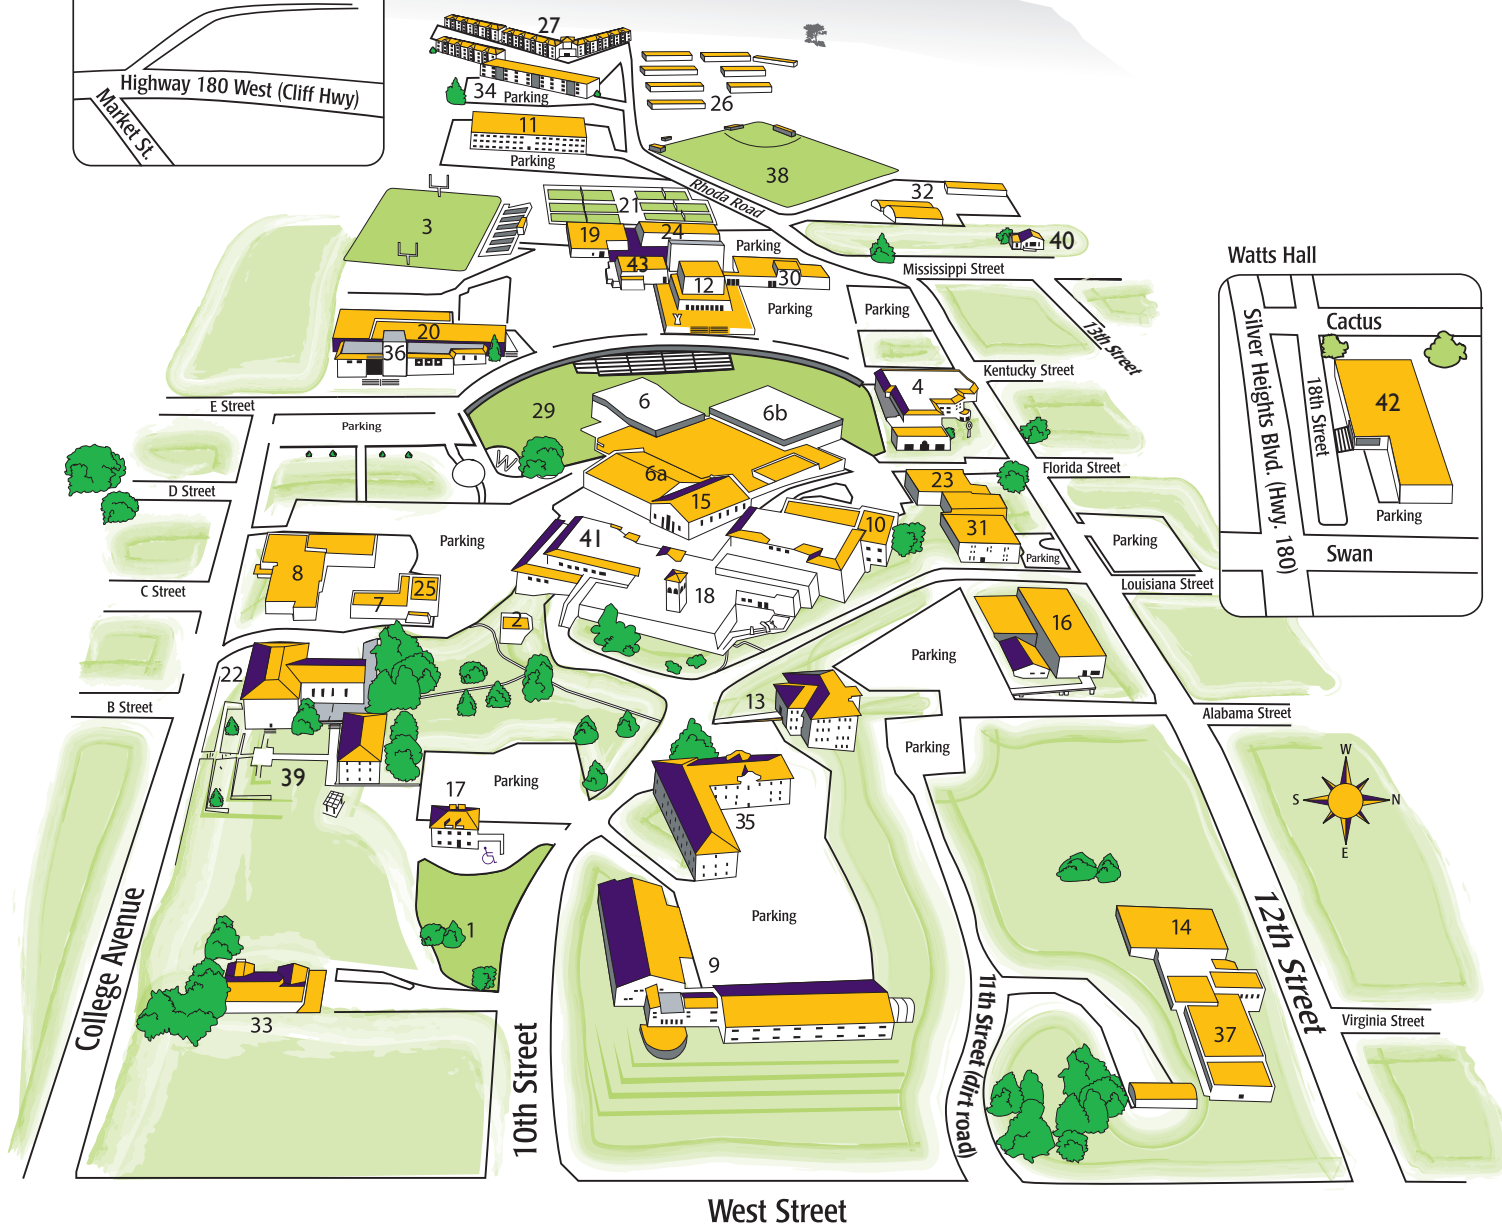

Police Academy

**Western New Mexico University
Campus Map Legend**

- | | | |
|--|---|---|
| <ul style="list-style-type: none"> 1. Alumni Garden 2. Barnard Hall 3. Ben Altamirano Field 4. Besse-Forward Global Resource Ctr GRCENT 5. Bowden Hall 6. Brancheau P.E. Complex PECOMP <ul style="list-style-type: none"> a. Field house b. Intramural Gym 7. Campus Police 8. Castorena Hall – Administration Bldg. 9. Centennial Hall 10. Chino Bldg CHINOB | <ul style="list-style-type: none"> 11. Eckles Hall 12. Fine Arts Center Theatre FACTCR 13. Fleming Hall – University Museum FLEMHL 14. Glaser Hall GLASHL 15. Graham Gymnasium GRAGYM 16. Harlan Hall HARLHL 17. Hunter Hall HUNTHL 18. J. Cloyd Miller Library MLIBRY 19. James B. Fox Athletic Complex FOXCMP 20. Juan Chacon Bldg. JUANCB 21. Kilpatrick Tennis Courts 22. Light Hall LIGTHL 23. Martinez-Fall Bldg. MARTINB 24. McCray Art Bldg. MCCRAY 25. M.E.Ch.A. Bldg. 26. Muir Heights 27. Mustang Village | <ul style="list-style-type: none"> 28. New James Stadium JAMSTA
– Police Academy (Off Campus) 29. Old James Stadium 30. Parotti Bldg. PAROTT 31. Phelps Dodge Bldg. PHELPS 32. Physical Plant 33. President's Residence 34. Regents Row (Apartments) 35. Ritch Hall 36. School of Nursing Bldg. NURS 37. Sechler-Rhoades Hall SECHHL 38. Softball Field 39. The Gardens at WNMU 40. The Center for Gender Equity 41. Thomas B. McDonald Student Memorial Ctr. 42. Watts Hall (Off Campus) WATTHL 43. Webb Drama Bldg. WDRAMA |
|--|---|---|