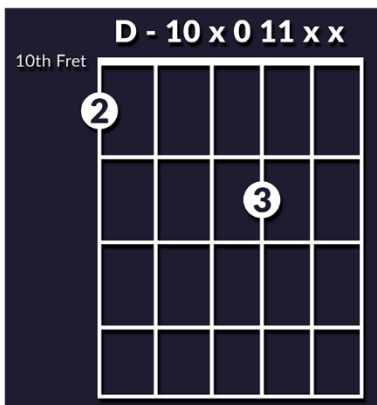

ADVANCED GUITAR CHORDS

KEY OF D