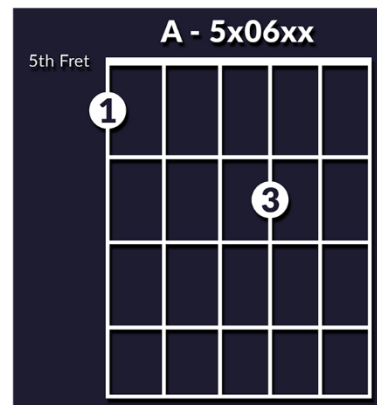

5th Fret

ADVANCED GUITAR CHORDS

KEY OF D

ADVANCED GUITAR CHORDS

KEY OF C

C/G - 332010

F - 887060

Am - 5x55xx