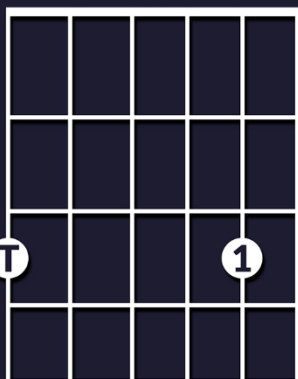

C - 8x008x

6th Fret