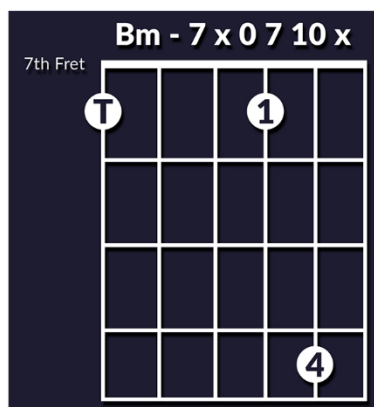

ADVANCED GUITAR CHORDS

KEY OF D