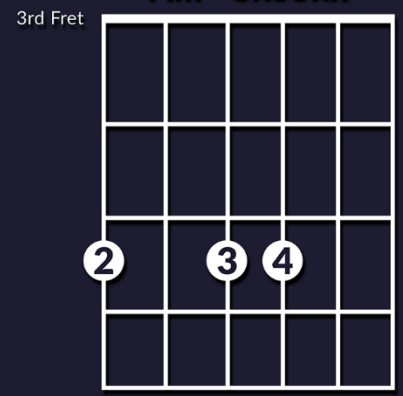

5th Fret

ADVANCED GUITAR CHORDS

KEY OF D

ADVANCED GUITAR CHORDS

KEY OF C

C/G - 332010

F - 887060

Am - 5x55xx