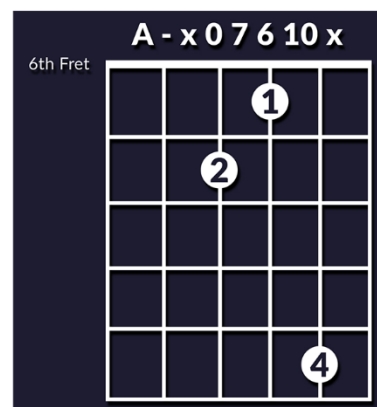

5th Fret

ADVANCED GUITAR CHORDS

KEY OF D

ADVANCED GUITAR CHORDS

KEY OF C

C/G - 332010

F - 887060

Am - 5x55xx