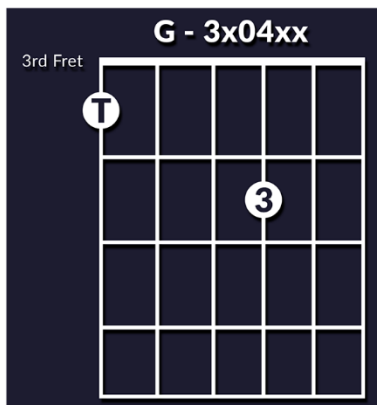

ADVANCED GUITAR CHORDS

KEY OF D