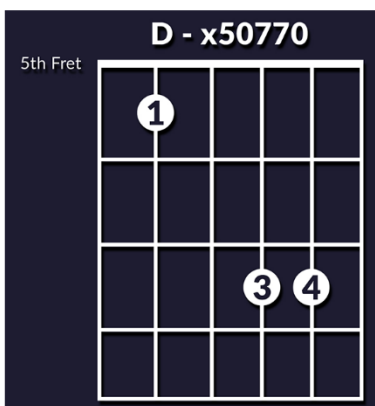

5th Fret

ADVANCED GUITAR CHORDS

KEY OF D

ADVANCED GUITAR CHORDS

KEY OF C

C/G - 332010

F - 887060

Am - 5x55xx