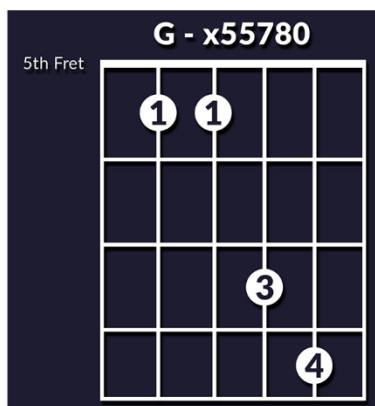

5th Fret

ADVANCED GUITAR CHORDS

KEY OF D

ADVANCED GUITAR CHORDS

KEY OF C

C/G - 332010

F - 887060

Am - 5x55xx