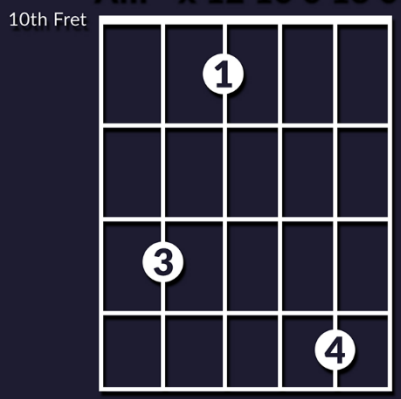

Am - x 12 10 0 13 0