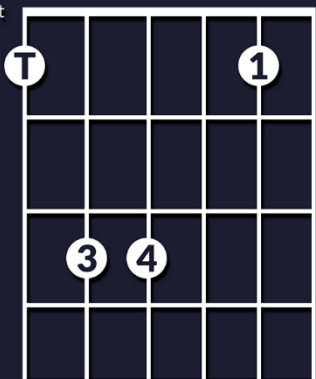

C - 8 10 10 0 8 x

8th Fret