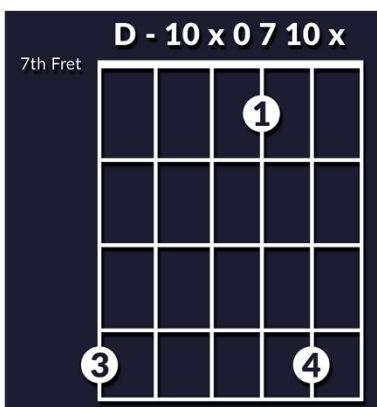

ADVANCED GUITAR CHORDS

KEY OF D