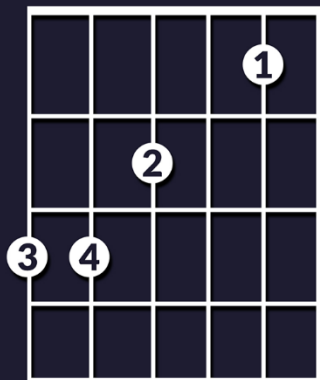

5th Fret

ADVANCED GUITAR CHORDS

KEY OF D

ADVANCED GUITAR CHORDS

KEY OF C

C/G - 332010

F - 887060

Am - 5x55xx