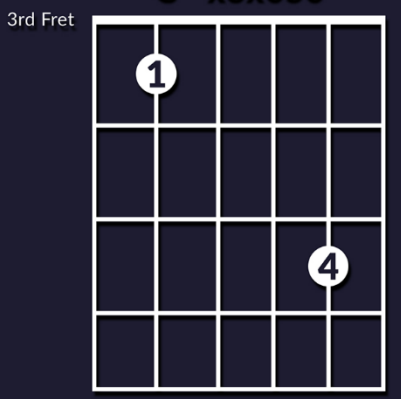

ADVANCED GUITAR CHORDS

KEY OF C

C - x3x050