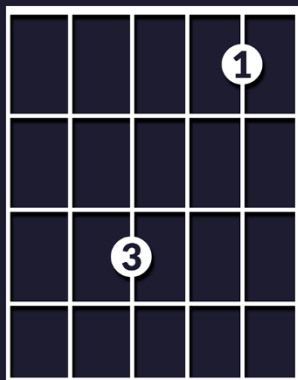

If you want to see examples of how these chords are used, check out the "[Advanced Acoustic Guitar Worship Tutorials](#)," on the Leading Worship Well YouTube channel.

Enjoy!

Spencer Cormany

www.leadingworshipwell.com

ADVANCED GUITAR CHORDS KEY OF G

G - 3x503x

3rd Fret

Em - 0x5030

3rd Fret

D - x5403x

3rd Fret

C - 8 10 10 0 8 x