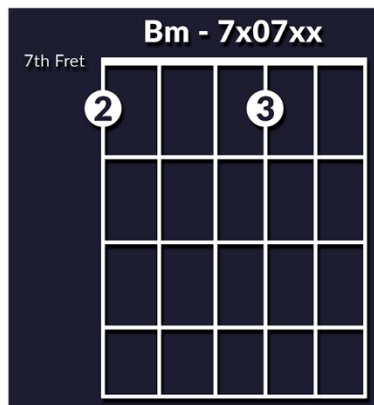

ADVANCED GUITAR CHORDS

KEY OF D