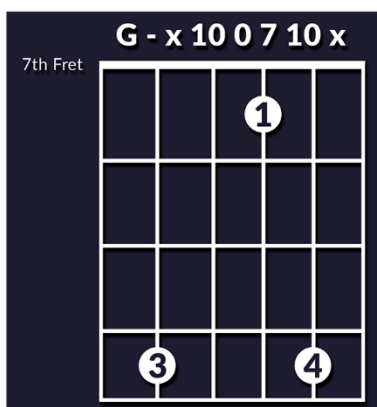

ADVANCED GUITAR CHORDS

KEY OF D