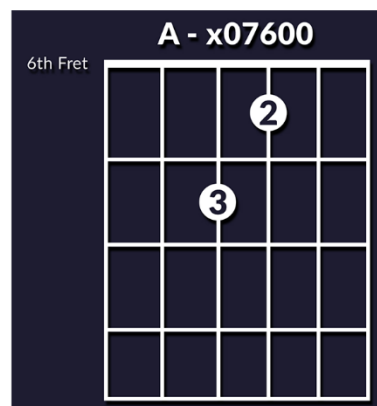

ADVANCED GUITAR CHORDS

KEY OF D