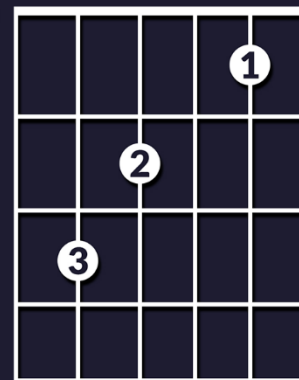

If you want to see examples of how these chords are used, check out the "[Advanced Acoustic Guitar Worship Tutorials](#)," on the Leading Worship Well YouTube channel.

Enjoy!

Spencer Cormany

www.leadingworshipwell.com

ADVANCED GUITAR CHORDS KEY OF G

G - 3x503x

3rd Fret

Em - 0x5030

3rd Fret

D - x5403x

3rd Fret

C - 8 10 10 0 8 x