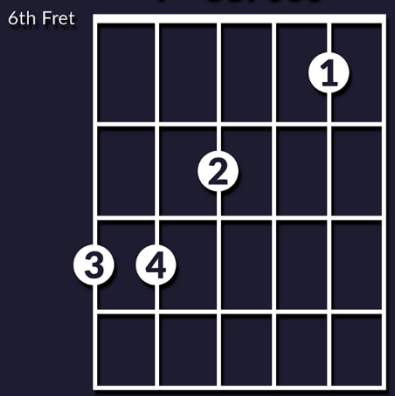

5th Fret

ADVANCED GUITAR CHORDS

KEY OF D

ADVANCED GUITAR CHORDS

KEY OF C

C/G - 332010

F - 887060

Am - 5x55xx