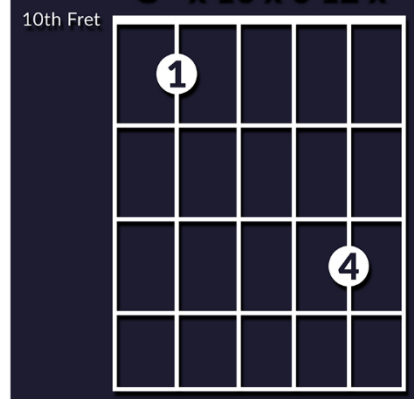

G - x 10 x 0 12 x