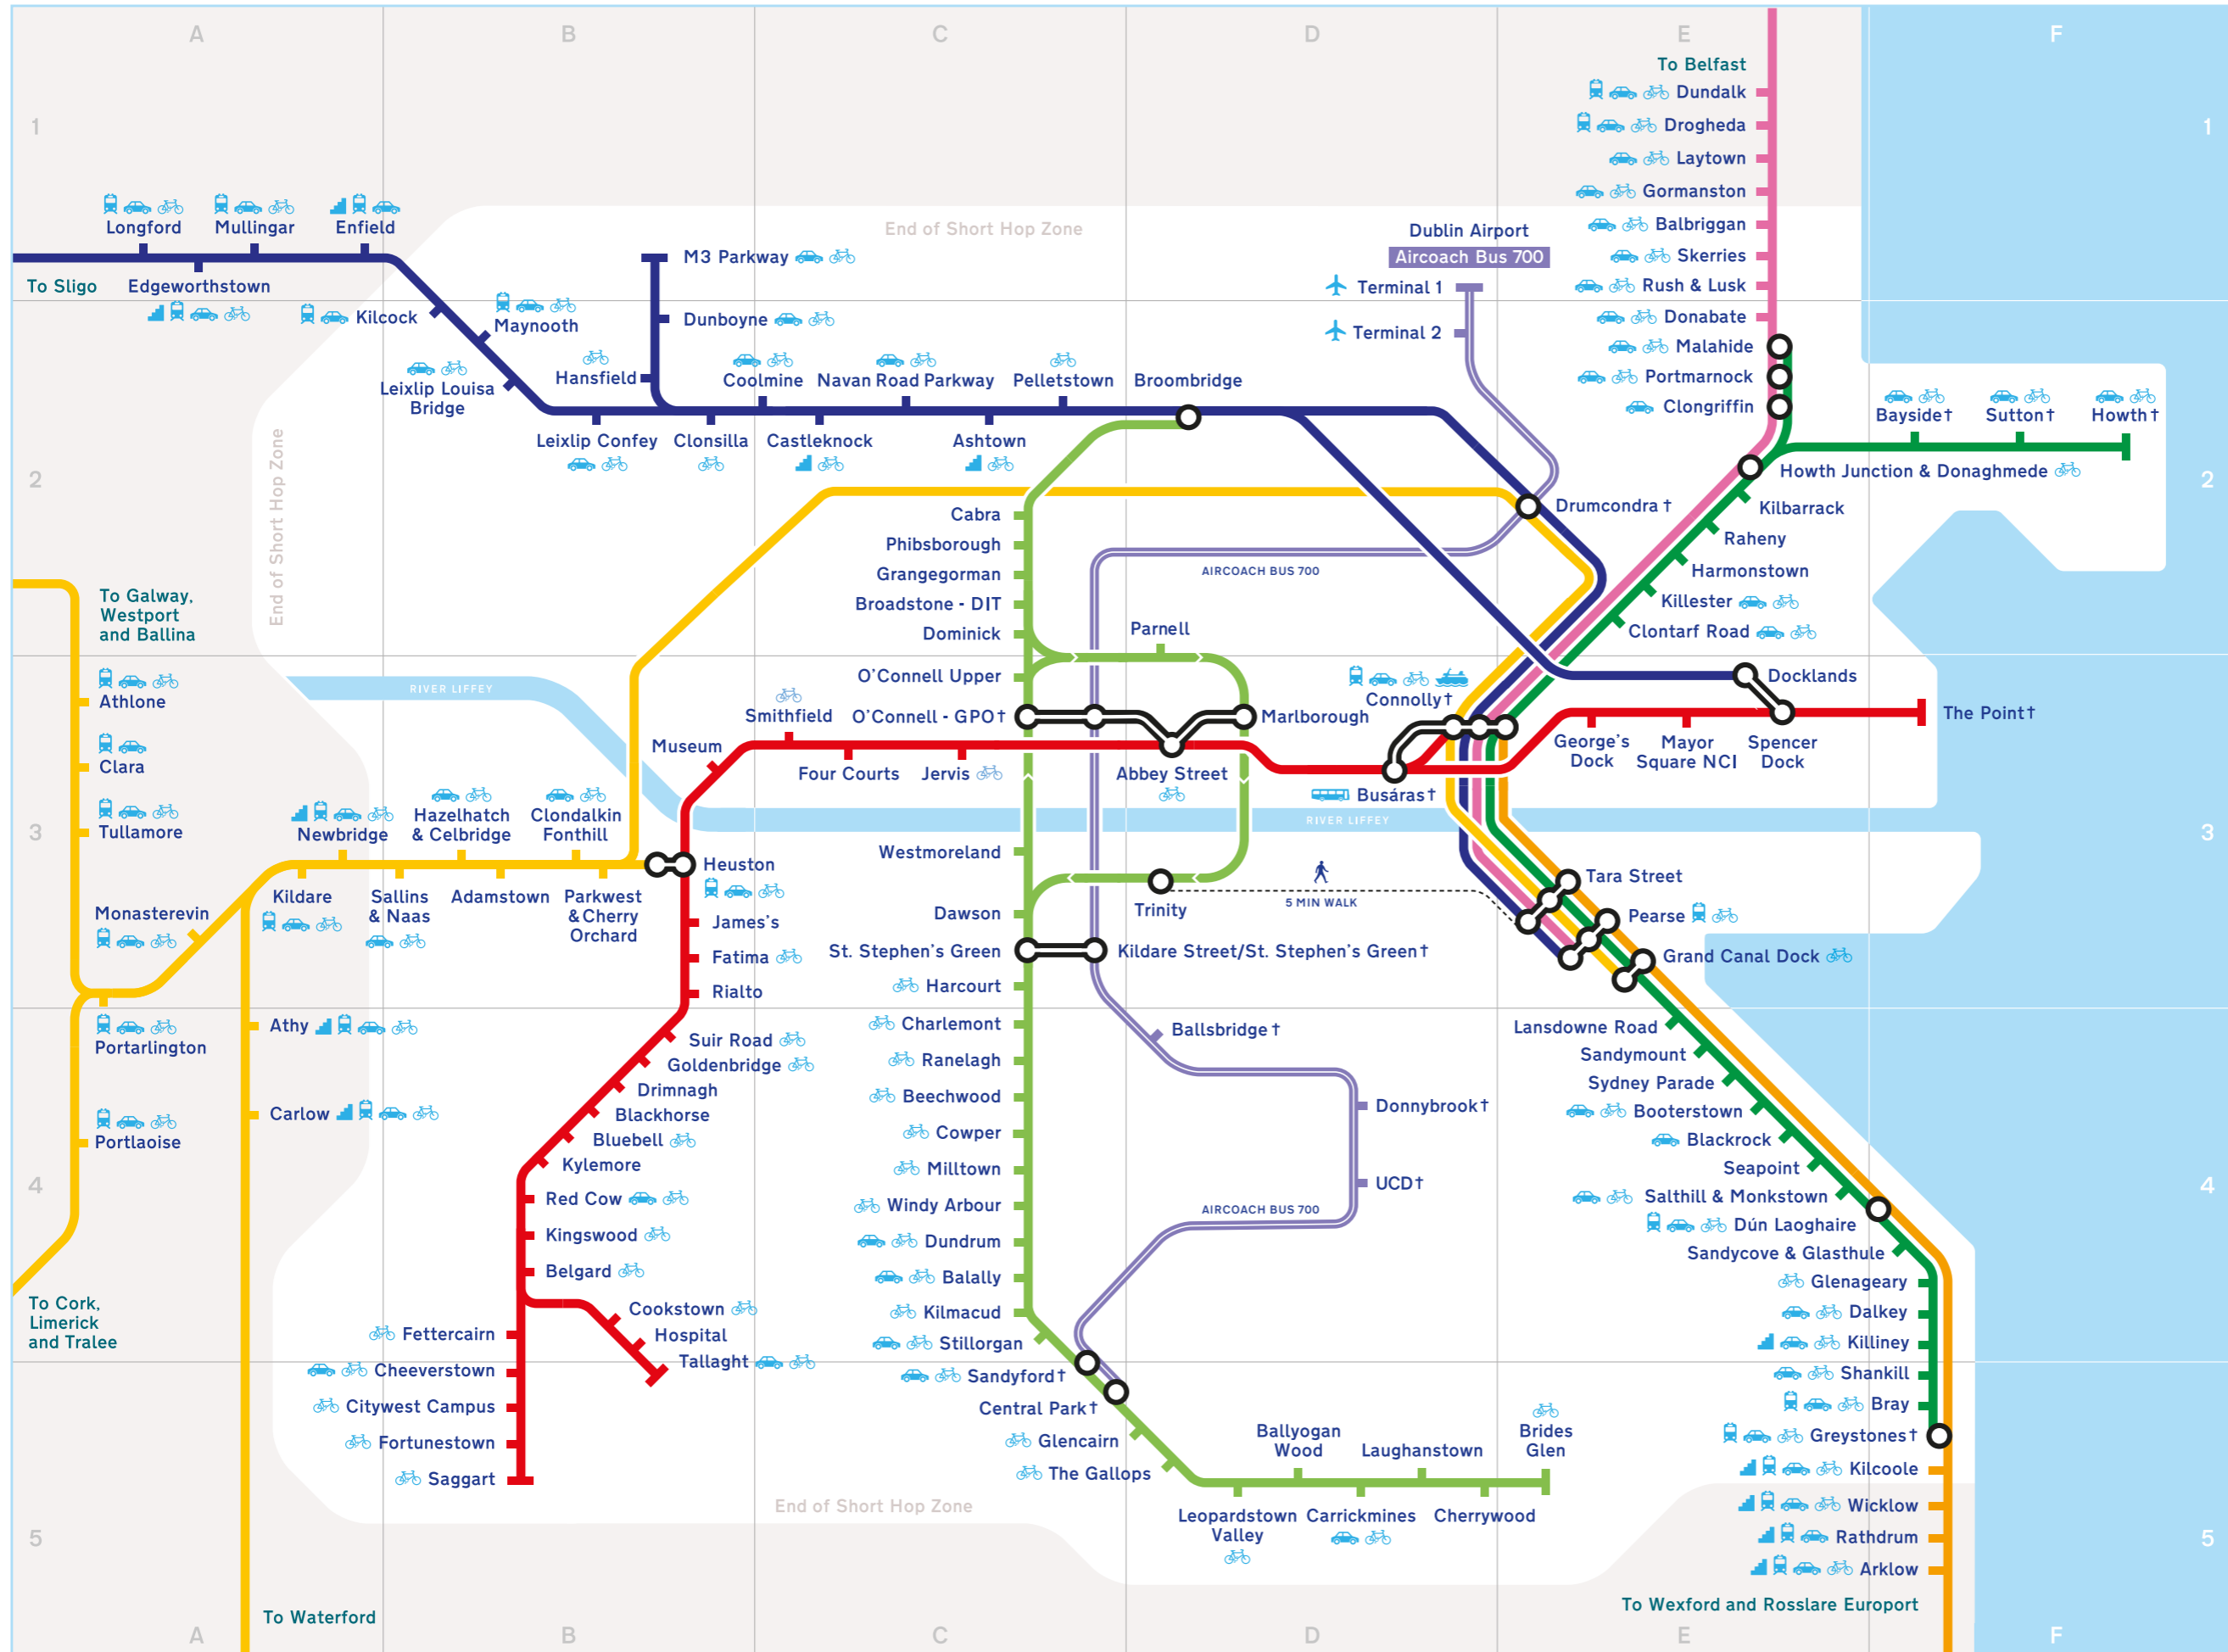

Dublin area rail and airport bus services

Key to lines

1. **High frequency**
   (Usually every 5-15 minutes, Mon-Sat)
2. DART Train
   - Luas Red Line Tram
   - Luas Green Line Tram
3. **Medium frequency**
   (check timetables before travel)
4. Aircoach Bus 700
   - Northern Commuter Train
   - Southwestern Commuter Train
   - Western Commuter Train
5. **Low frequency**
   (check timetables before travel)
6. Southeastern Commuter Train

Key to symbols

- Airport
- Bike parking
- Car parking
- Central Bus Station
- Dublin Port bus connection
- Intercity station
- No step-free access
- Interchange (may involve a short walk between stops)

Check before you travel

- **† DART services**
  DART trains run less frequently to these stations. Please check timetables before travel.
- **† Aircoach buses**
  Restrictions apply on where you can board and alight Aircoach buses, and only key stops are shown on this map. For full route information, visit dublinpublictransport.ie/airport
- **† Dublin Port buses**
  You can travel to Dublin Ferryport on a 53 bus from outside Connolly Station. Always check timetables before travel.

Timetables

For timetables and travel information, please visit dublinpublictransport.ie