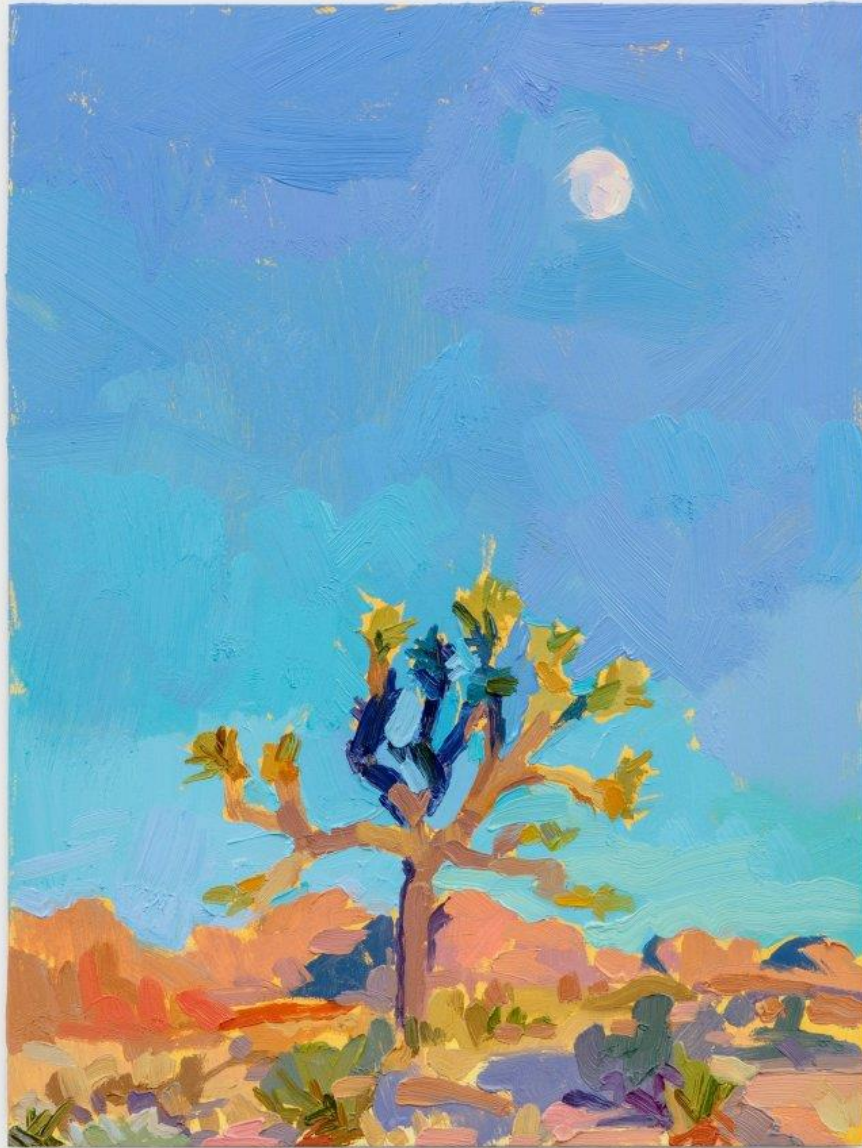

LOWELL RYAN PROJECTS

Rachel Rickert
Maze Loop, 2023
Oil on panel
12 x 9 in
30.5 x 22.9 cm
(RR-044)

info@lowellryanprojects.com
4619 W Washington Blvd.
Los Angeles, CA 90016