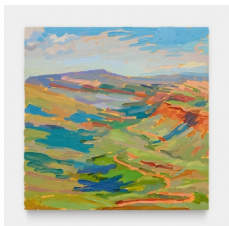

Rachel Rickert
Summer in the Red Canyon
2023
Oil on panel
11 x 14 in
27.9 x 35.6 cm
(RR-050)

Rachel Rickert
Red Canyon Ranch
2023
Oil on panel
8 x 8 in
20.3 x 20.3 cm
(RR-055)