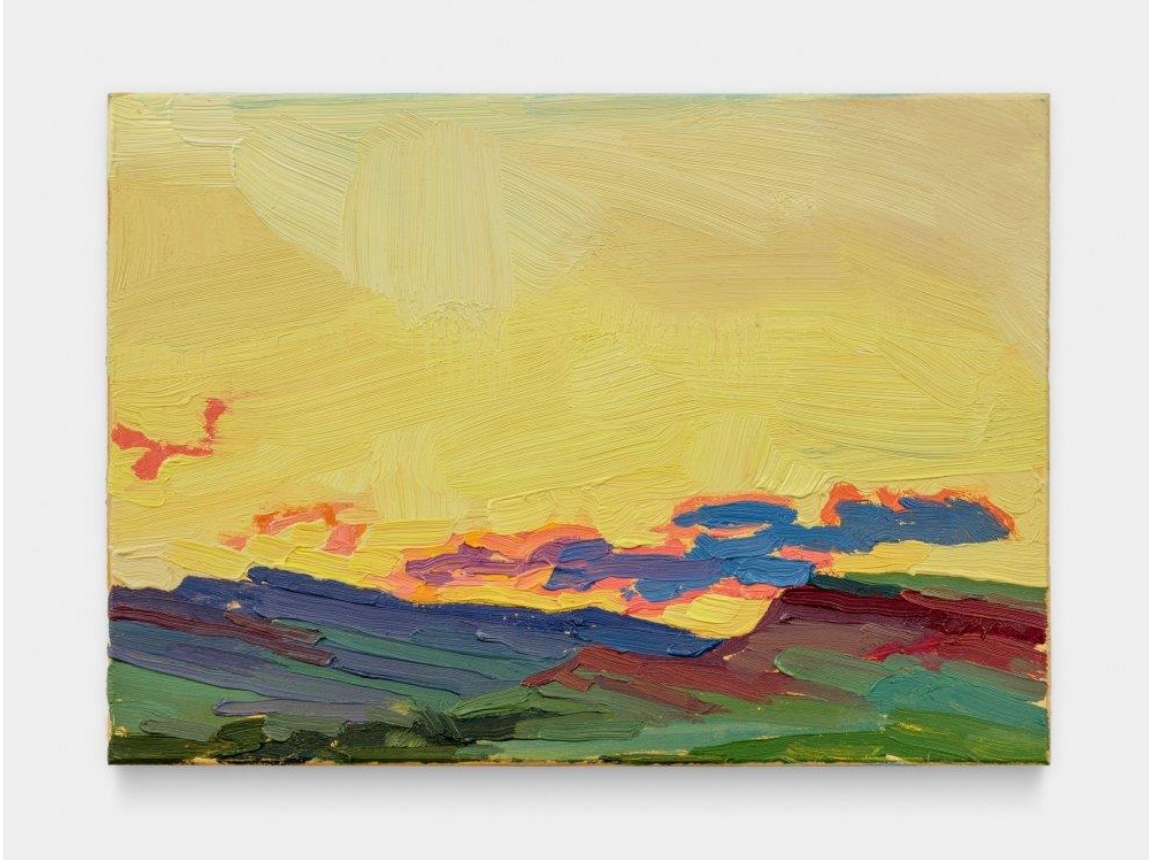

Rachel Rickert
Mojave Nightfall, 2023
Oil on panel
6 x 6 in
15.2 x 15.2 cm
(RR-057)

LOWELL RYAN PROJECTS

Rachel Rickert

Yellow Sky, Wyoming, 2023

Oil on panel

5 x 7 in

12.7 x 17.8 cm

(RR-070)