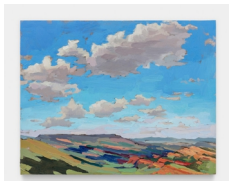

Rachel Rickert
Blue Moon
2023
Oil on panel
9 x 12 in
22.9 x 30.5 cm
(RR-043)

Rachel Rickert
Summer in the Red Canyon
2023
Oil on panel
11 x 14 in
27.9 x 35.6 cm
(RR-050)