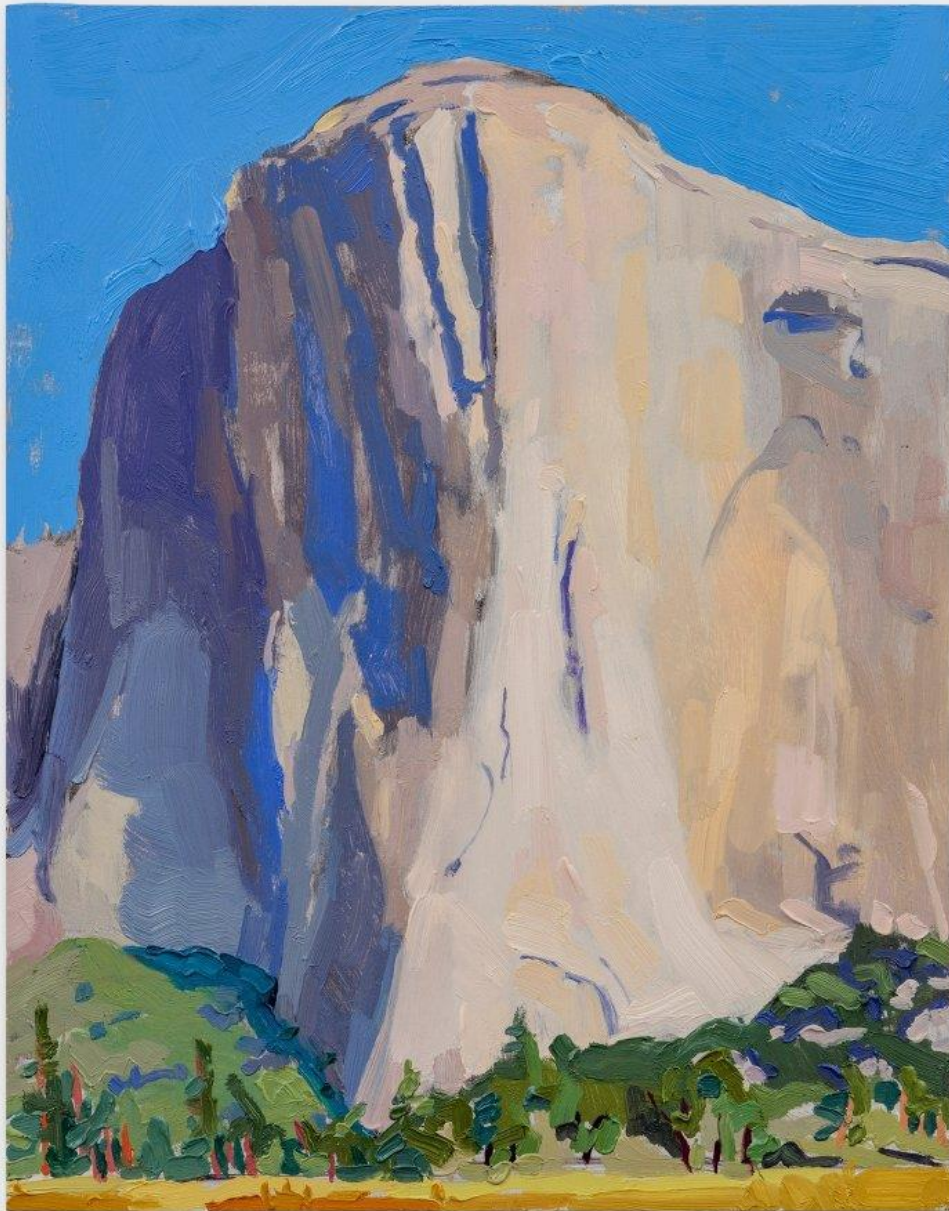

LOWELL RYAN PROJECTS

Rachel Rickert
Soft Desert, 2023
Oil on Panel
8 x 10 in
20.3 x 25.4 cm
(RR-038)

LOWELL RYAN PROJECTS

Rachel Rickert
Cloud World, 2023
Oil on panel
9 x 12 in
22.9 x 30.5 cm
(RR-048)

LOWELL RYAN PROJECTS