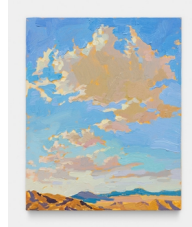

Rachel Rickert
Across the Mesa
2023
Oil on panel
10 x 8 in
25.4 x 20.3 cm
(RR-047)