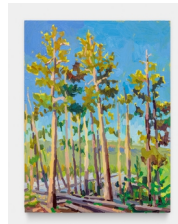

Rachel Rickert
Last Light, Joshua Tree
2023
Oil on panel
7 x 5 in
17.8 x 12.7 cm
(RR-069)

Rachel Rickert
Desert Sunrise
2023
Oil on panel
8 x 8 in
20.3 x 20.3 cm
(RR-051)

Rachel Rickert
Blue Moon
2023
Oil on panel
9 x 12 in
22.9 x 30.5 cm
(RR-043)