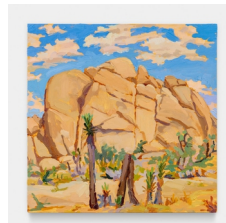

Rachel Rickert
Upper Brewers Pines
2023
Oil on panel
12 x 9 in
30.5 x 22.9 cm
(RR-049)

Rachel Rickert
Summer in the Red Canyon
2023
Oil on panel
11 x 14 in
27.9 x 35.6 cm
(RR-050)

Rachel Rickert
Old Woman Rock
2023
Oil on panel
10 x 10 in
25.4 x 25.4 cm
(RR-046)