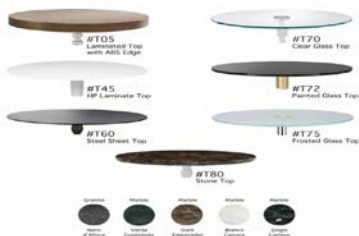

22" Diameter Top For Café table Stock Available In:

BIJOUX TABLE TOPS