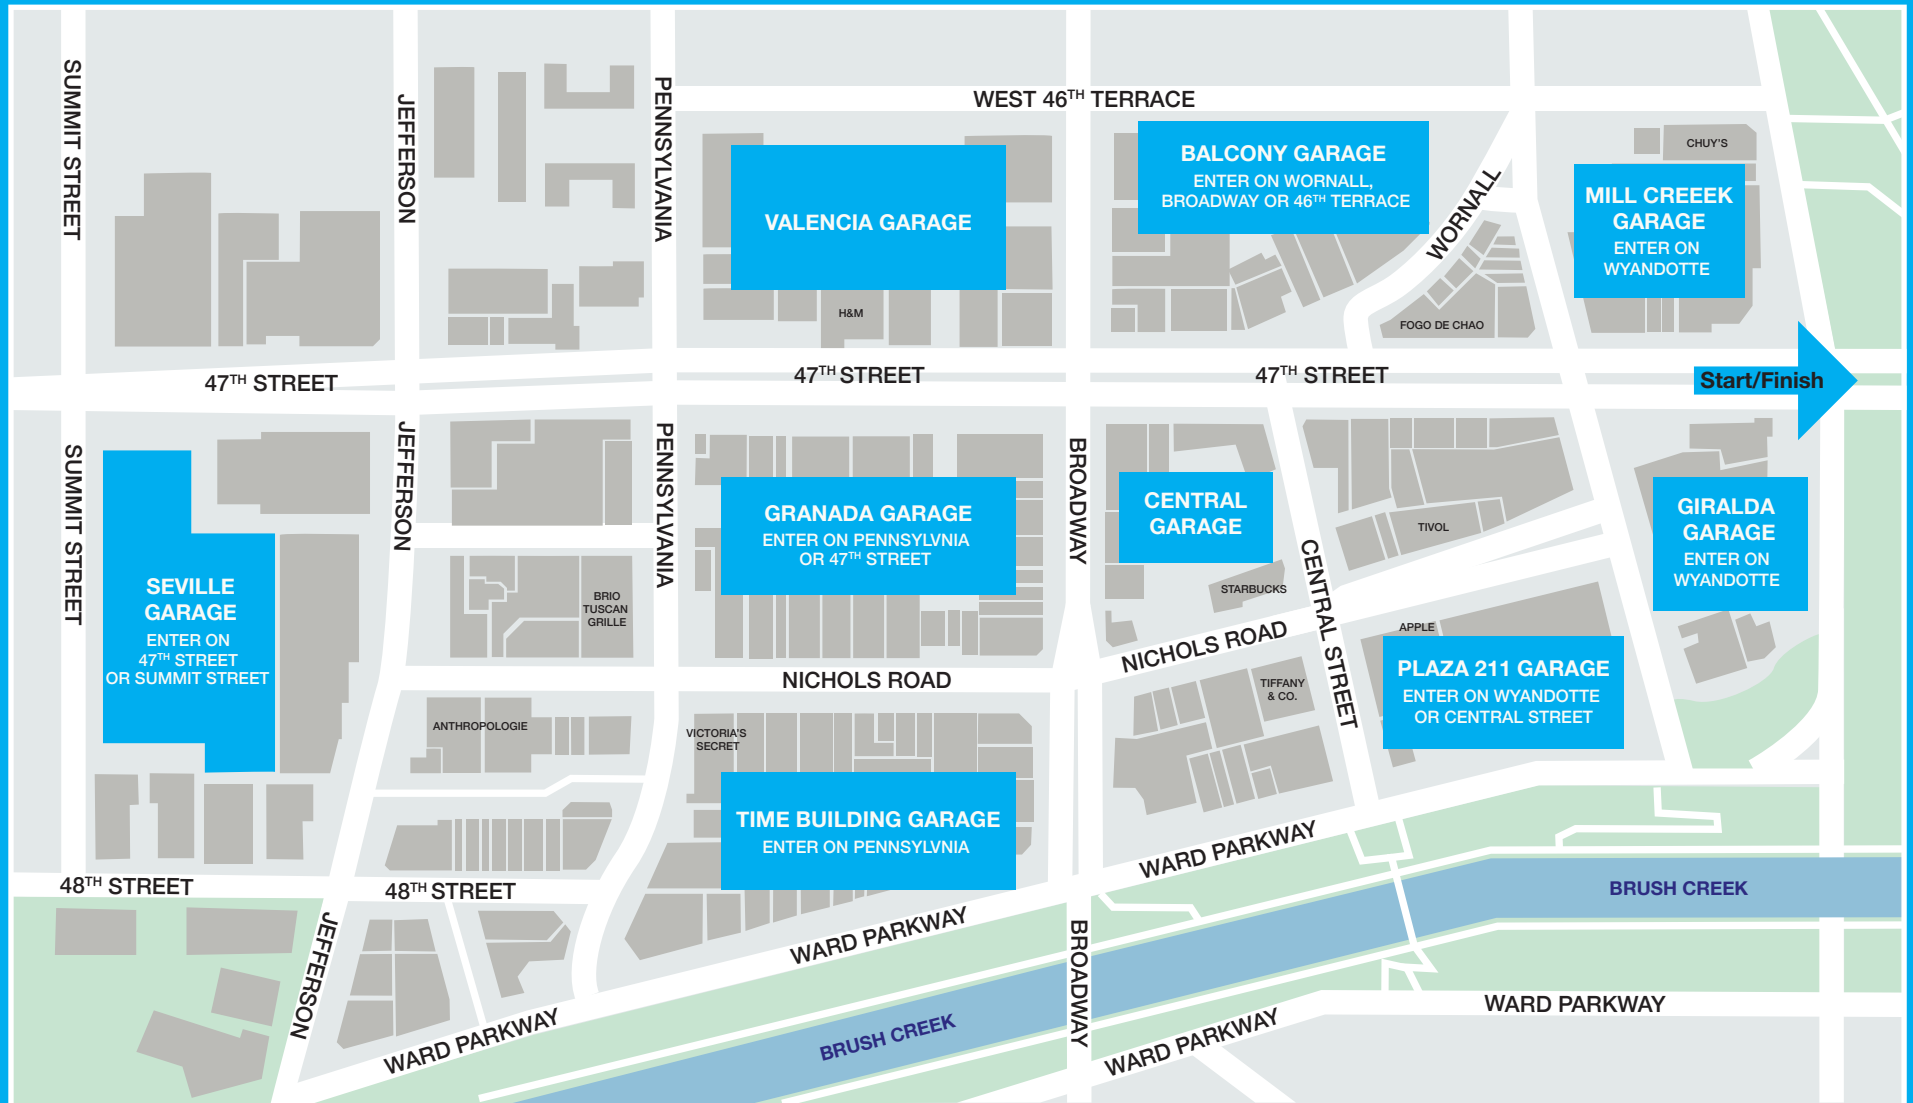

# COUNTRY CLUB PLAZA PARKING INFORMATION

# PARKING INFORMATION

1. Cherry Street Garage - 5009 Oak Street
2. Rockhill Garage - 5277 Charlotte Street
3. Atterbury Student Success Center - 5000 Holmes Street
4. School of Education - 615. E. 52nd Street
5. School of Biological Sciences - 5005 Rockhill Road
6. Country Club Plaza Parking\*

# UMKC CAMPUS PARKING INFORMATION

Please see below for the addresses to parking locations on the UMKC Volker Campus

- 1. Cherry Street Garage - 5009 Oak Street
- 2. Rockhill Garage - 5277 Charlotte Street
- 3. Atterbury Student Success Center - 5000 Holmes Street

- 4. School of Education - 615 E. 52nd Street
- 5. School of Biological Sciences - 5005 Rockhill Road