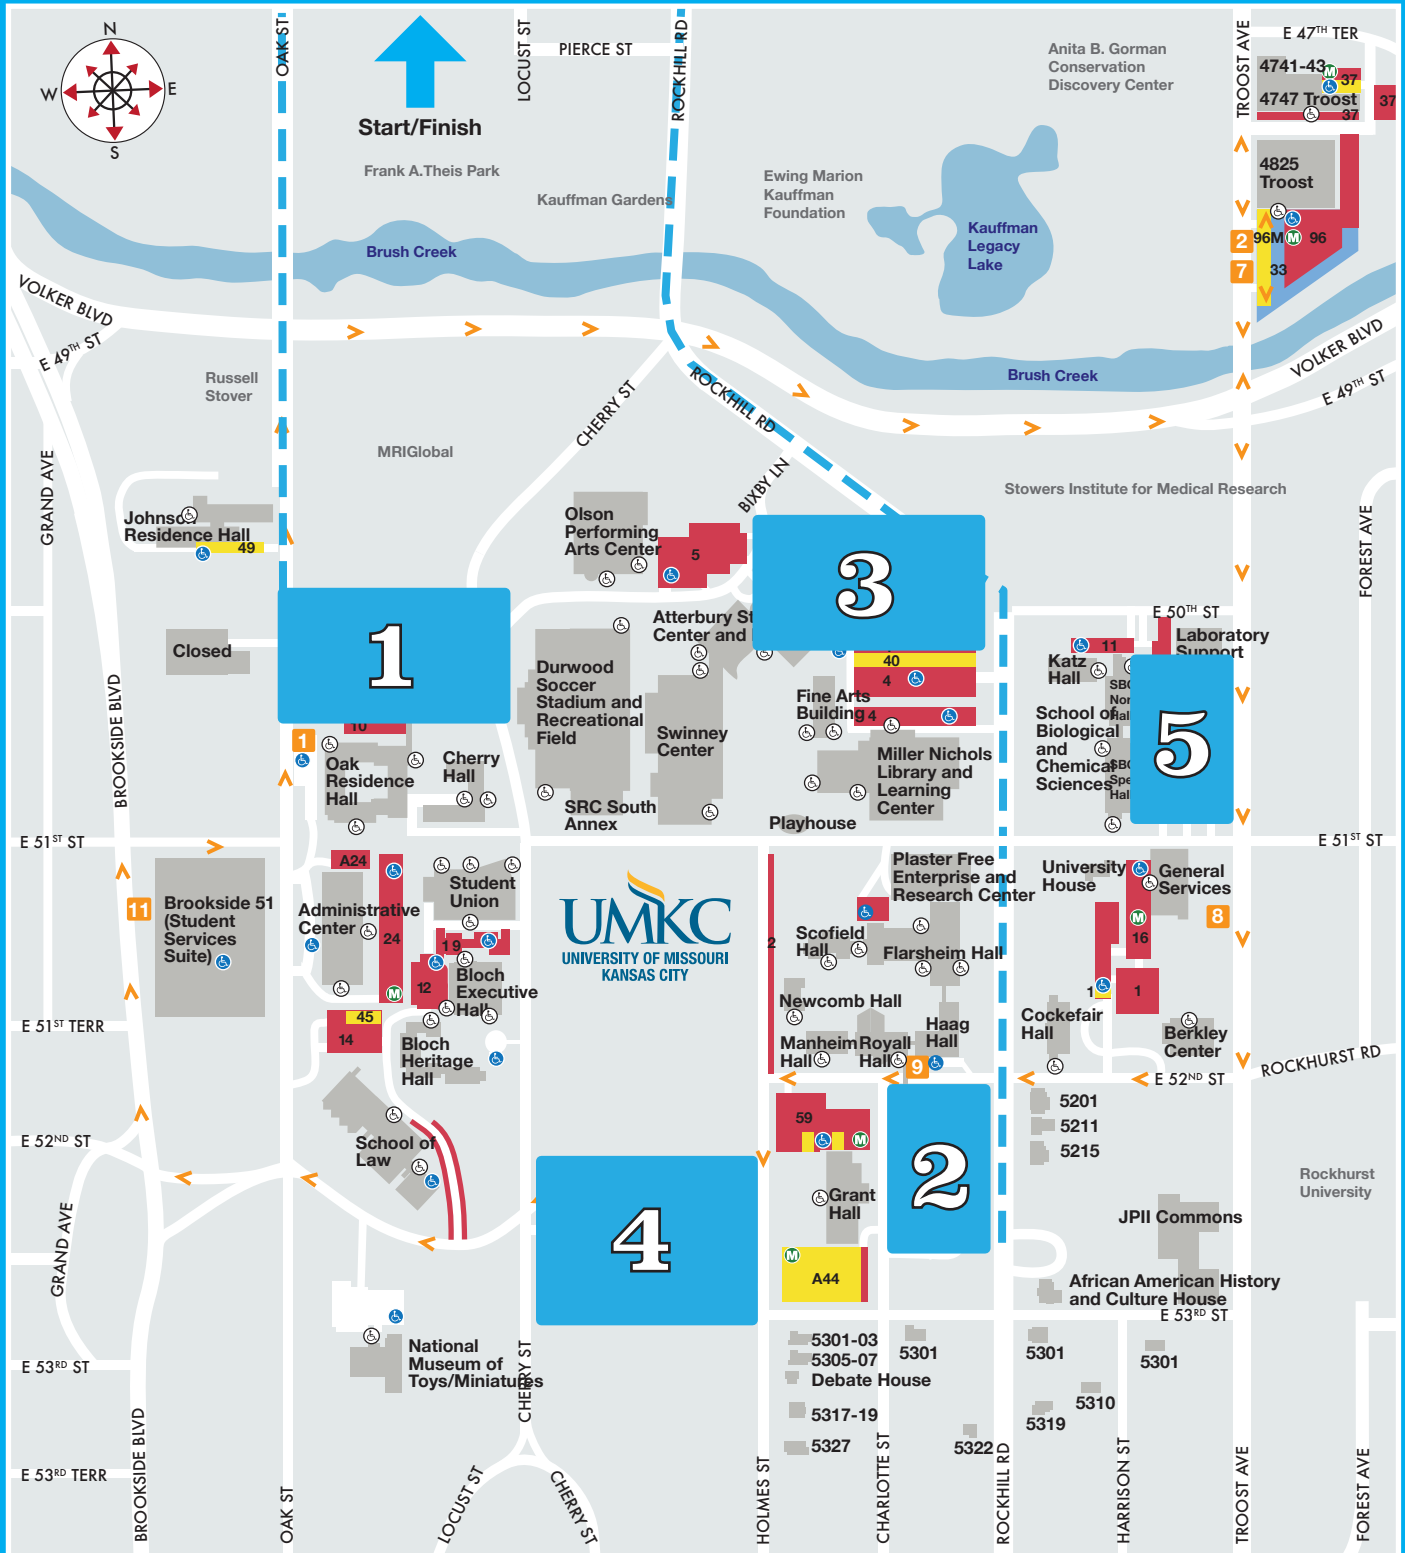

# COUNTRY CLUB PLAZA PARKING INFORMATION

# PARKING INFORMATION

1. Cherry Street Garage - 5009 Oak Street
2. Rockhill Garage - 5277 Charlotte Street
3. Atterbury Student Success Center - 5000 Holmes Street
4. School of Education - 615. E. 52nd Street
5. School of Biological Sciences - 5005 Rockhill Road
6. Country Club Plaza Parking\*

# UMKC CAMPUS PARKING INFORMATION

Please see below for the addresses to parking locations on the UMKC Volker Campus

- 1. Cherry Street Garage - 5009 Oak Street
- 2. Rockhill Garage - 5277 Charlotte Street
- 3. Atterbury Student Success Center - 5000 Holmes Street

- 4. School of Education - 615 E. 52nd Street
- 5. School of Biological Sciences - 5005 Rockhill Road