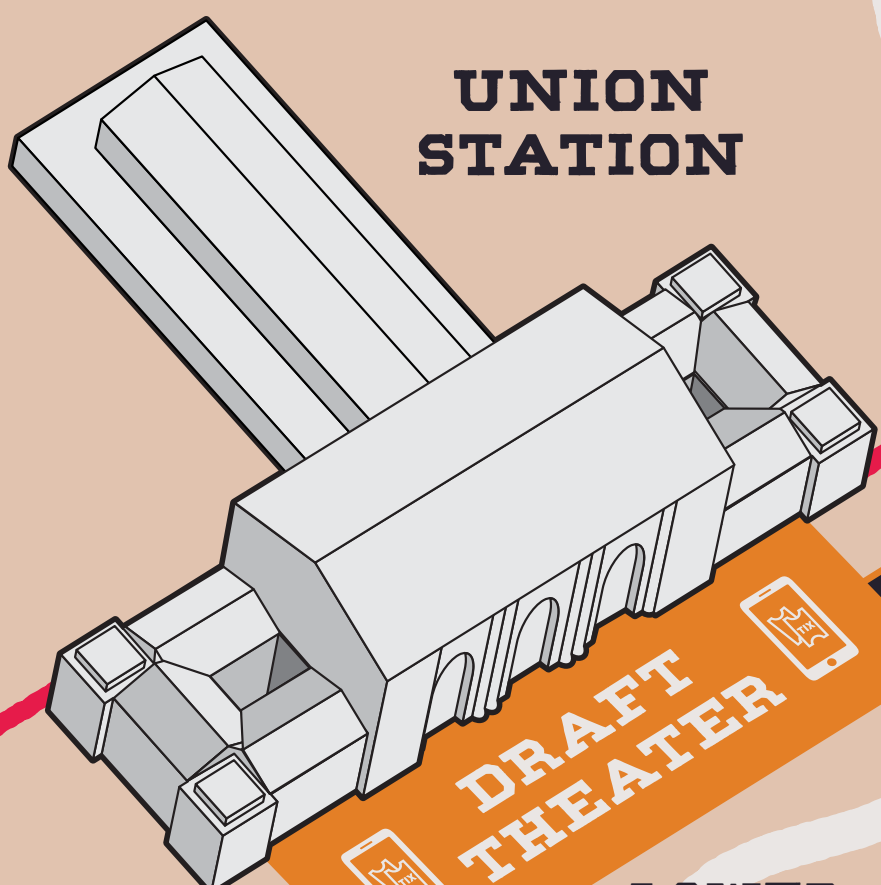

UNION STATION

DRAFT THEATER

WEST THEATER ENTRY

EAST THEATER ENTRY

LOWER VIEWING

LIMITED CAPACITY

WASHINGTON SQUARE PARK

ENTRY 3
Theater Tickets & Hospitality
NO GENERAL ADMISSION ENTRY

- ON LOCATION
- Theater Tickets
- Hospitality Guests
- Credentialed Staff

ENTRY 2

LIMITED CAPACITY

- Theater Tickets
- Hospitality Guests
- Credentialed Staff

NORTH LAWN

DRAFT THEATER VIEWING

NATIONAL WWI MUSEUM & MEMORIAL

- DIRECTION TO MAIN ENTRY
- STAIRS

- MAIN PATH TO NORTH LAWN & SOUTH SIDE

- RIDE SHARE

P PARKING

27TH ST
TO MAIN ENTRY 1

MAIN ST

MEMORIAL DR

WYANDOTTE ST

TO MAIN ENTRY 1

GRAND BLVD
TO MAIN ENTRY 1

TO MAIN ENTRY 1

TO MAIN ENTRY 1

MAIN ST

TO MAIN ENTRY 1