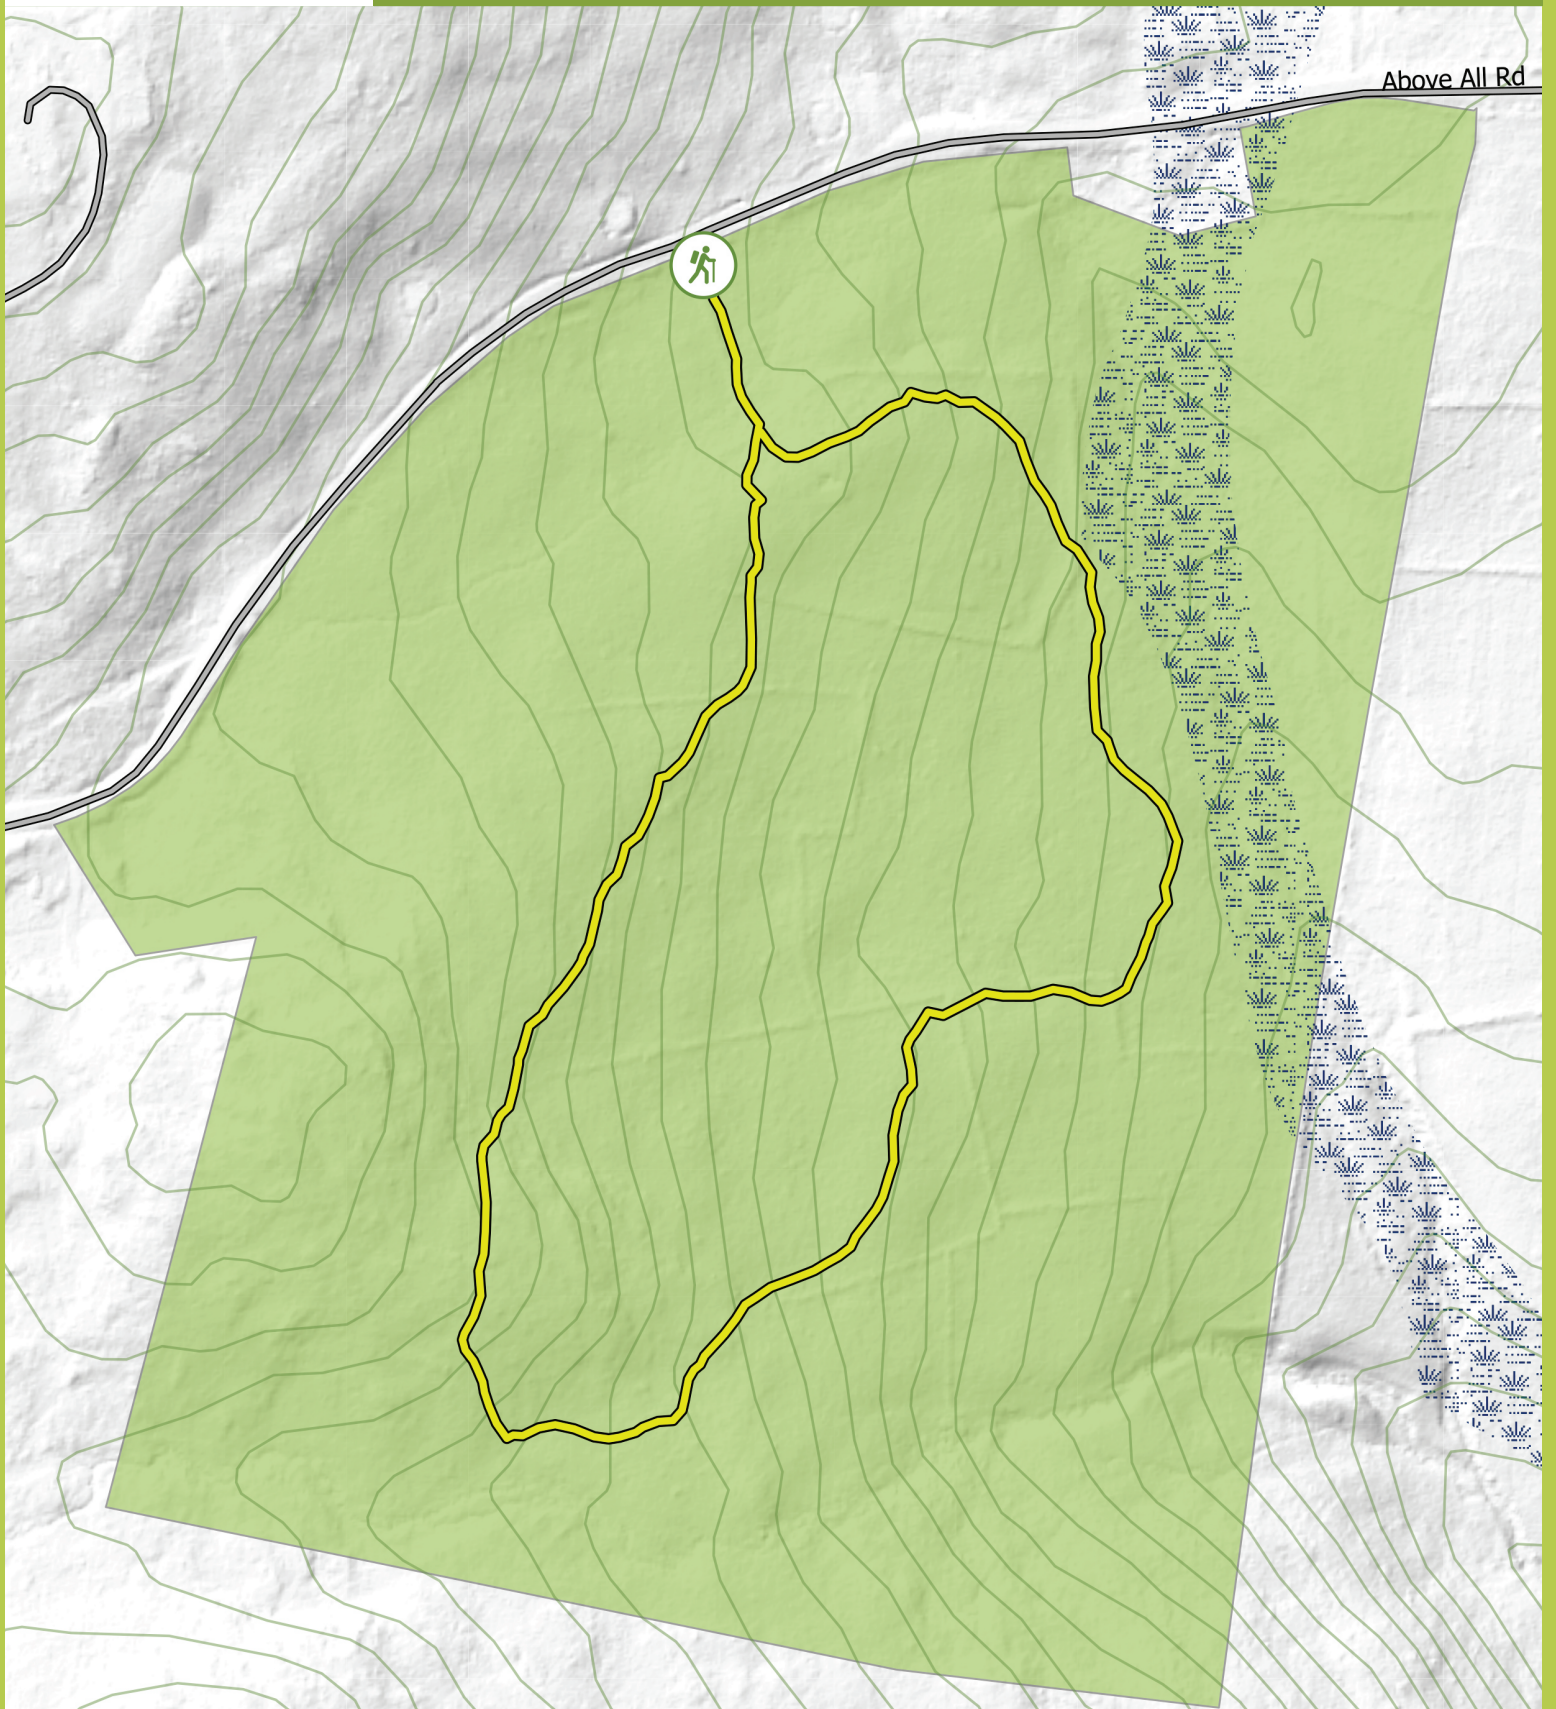

# Strong Preserve

Above All Road, Warren, Connecticut

## HIKING TRAIL

Easy to moderate hike - approximately 1 mile round-trip

### LEGEND

-  Trailhead
-  Roads
-  Yellow Trail
-  10ft Contours
-  Wetlands
-  Strong Preserve