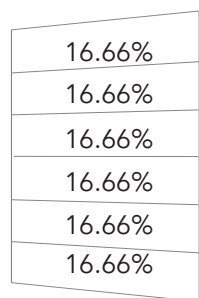

Simplicity

Door Design Dimensions

EQ6