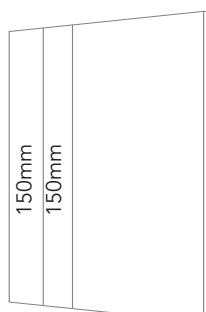

Simplicity

Door Design Dimensions

V150L