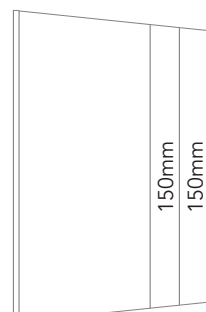

Simplicity

Door Design Dimensions

V150R