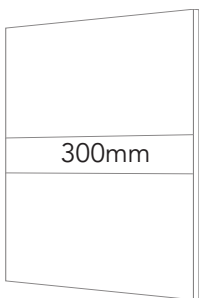

Simplicity

Door Design Dimensions

C400