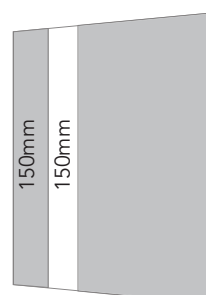

# Door Design Dimensions

Full Panel

C300

L400

V150

EQ2

EQ3

EQ4