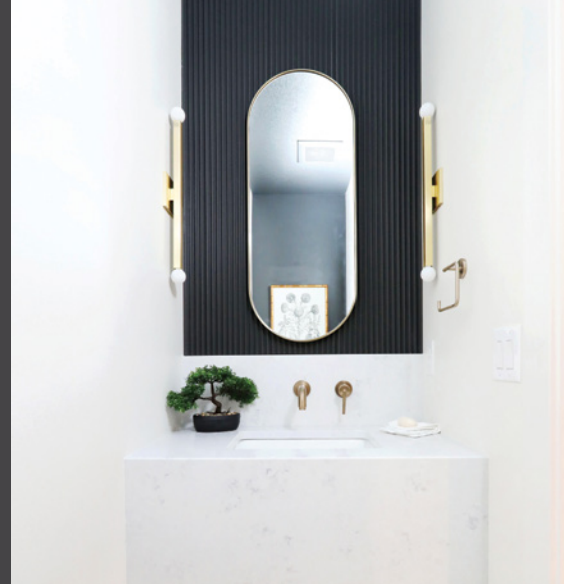

BUILT TO LAST

Our motto, "Built to last," goes deep within the house starting from the ground up. There are several quality control checks put in place during the build process to ensure the highest quality possible. On the back end of the process, warranty issues will be addressed within one week of notification and be resolved within 30 days. This standard helps keep the top quality long after the house is built.